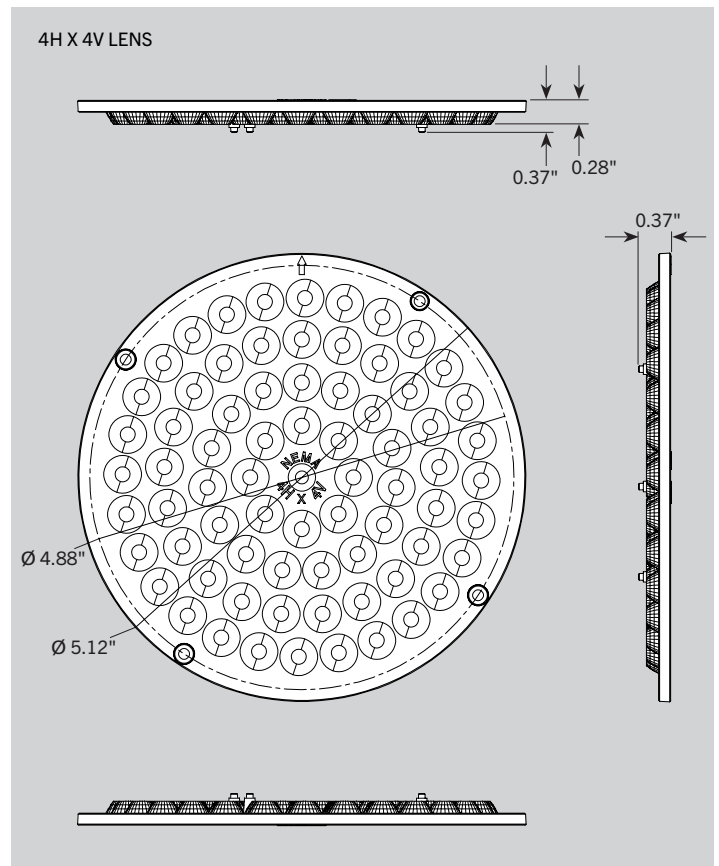

KT-FLED-LENS-C1-X-KIT
BULLET FLOODLIGHT COLOR LENS KITS

DESCRIPTION

NEMA 4H x 4V and 3H x 3V Blue, Green, or Red Lens Kit for Series 1 Bullet Floodlight. Each kit contains two (2) lenses.

DIMENSIONS

KT-FLED-LENS-C1-X-KIT

BULLET FLOODLIGHT COLOR LENS KITS

ORDERING INFORMATION

CATALOG NUMBER	UPC	EASY CODE
KT-FLED-LENS-C1-BLUE-KIT	843654157535	PVI-60
KT-FLED-LENS-C1-GREEN-KIT	843654157542	RJR-89
KT-FLED-LENS-C1-RED-KIT	843654157559	GLV-80

CATALOG NUMBER BREAKDOWN

KT-FLED-LENS-C1-X-KIT

1 2 3 4 5 6 7

- 1 Keystone Technologies
- 2 Flood
- 3 LED
- 4 Lens
- 5 Series 1
- 6 Lens Color (see chart above)
- 7 Kit