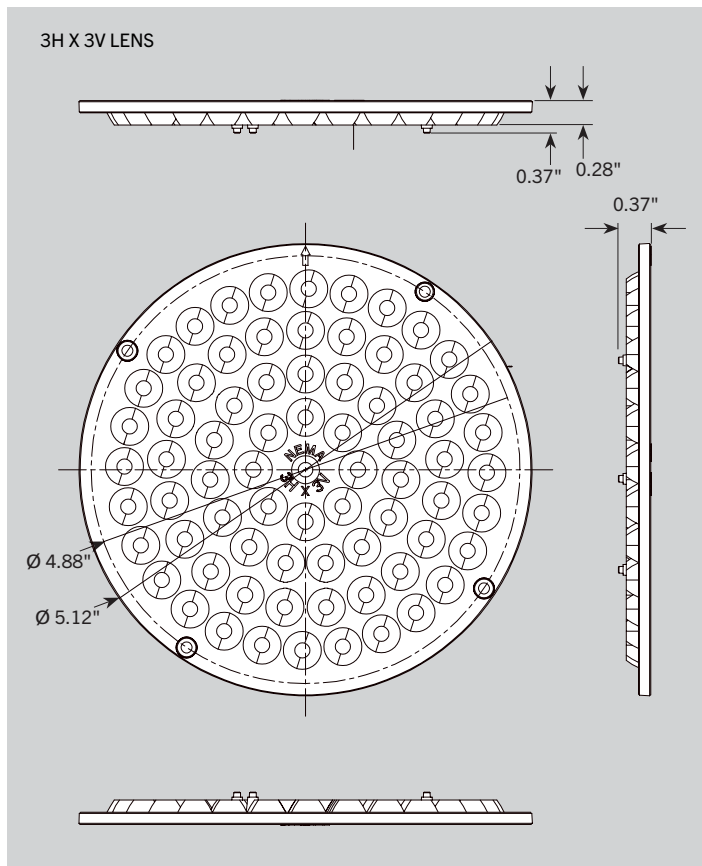

KT-FLED-LENS-C1-X-KIT
BULLET FLOODLIGHT COLOR LENS KITS

DESCRIPTION

NEMA 4H x 4V and 3H x 3V Blue, Green, or Red Lens Kit for Series 1 Bullet Floodlight. Each kit contains two (2) lenses.

DIMENSIONS

KT-FLED-LENS-C1-X-KIT

BULLET FLOODLIGHT COLOR LENS KITS

ORDERING INFORMATION

CATALOG NUMBER	UPC	EASY CODE
KT-FLED-LENS-C1-BLUE-KIT	843654157535	PVI-60
KT-FLED-LENS-C1-GREEN-KIT	843654157542	RJR-89
KT-FLED-LENS-C1-RED-KIT	843654157559	GLV-80

CATALOG NUMBER BREAKDOWN

KT-FLED-LENS-C1-X-KIT

1 2 3 4 5 6 7

- 1 Keystone Technologies
- 2 Flood
- 3 LED
- 4 Lens
- 5 Series 1
- 6 Lens Color (see chart above)
- 7 Kit