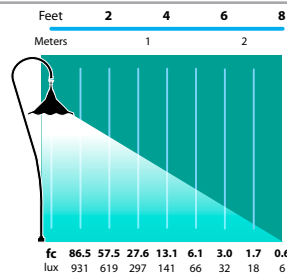

LIGHT DISTRIBUTIONS AND PHOTOMETRICS

PL-12
Half Spread Photometrics
16 ft. (4.9m) diameter

JOB INFORMATION

Type: _____ Date: _____
Job Name: _____
Cat. No.: _____
Lamp(s): _____
Specifier: _____
Contractor: _____
Notes: _____

FOCUS INDUSTRIES INC.
25301 COMMERCENTRE DRIVE
LAKE FOREST, CA 92630
www.focusindustries.com
sales@focusindustries.com
(949) 830-1350 • FAX (949) 830-3390

Black Texture (Standard)	Antique Verde	Bronze Texture	Camel	White Texture	Hunter Texture	Rust	Weathered Iron	Weathered Brown	Stucco	Rubbed Verde	Chrome Powder	Terra Cotta	Acid Rust	Acid Verde	Black Acid Treatment
-BLT	-ATV	-BRT	-CAM	-WTX	-HTX	-RST	-WIR	-WBR	-STU	-RBV	-CPR	-TRC	-BAR/CAR	-BAV/CAV	-BAT