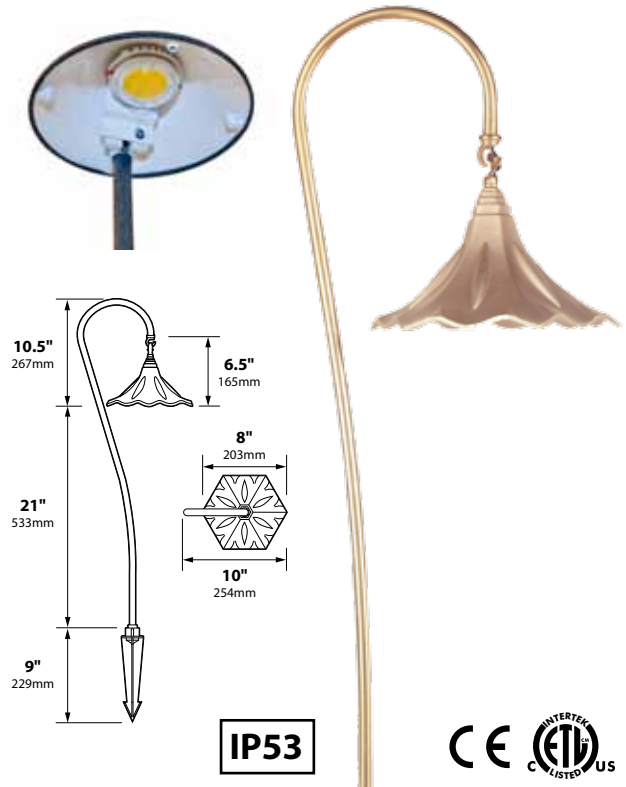

## SPECIFICATIONS

**CONSTRUCTION:** Cast aluminum or cast brass China Hat; matching extruded aluminum or brass stanchion

**LIGHT SOURCE:** 12v, 4w, 300 lumen integrated round LED flat panel, warm white 3000K; optional cool white 5200K 320 lumen available (modify part number to LEDP52)

**SOCKET:** None- LED is hard wired inside fixture

**LENS:** Clear acrylic (standard) Optional sand blast (-SB) or White (-WHT) available

**WIRING:** Black 3 foot 18/2 zip cord from base of fixture (12v only)

For 25 foot 16/2 fixture lead wire add -25F to catalog number.

120v standard wiring

**CONNECTION:** FA-05 Quick Connector (not supplied) from fixture to main cable

(12/2, 10/2 or 8/2 only) 12v only

**MOUNTING:** FA-03 black 9" ABS stake, tapped 1/2" NPS

## ORDERING INFORMATION

CATALOG NO.	DESCRIPTION	LAMP	SHIP WEIGHT
PL-12-LEDP-BLT	Cast Aluminum 8" Oriental Hat	4w Round LED Panel	4.0 lbs.
PL-12-LEDP-BRS	Cast Brass 8" Oriental Hat	4w Round LED Panel	7.0 lbs.