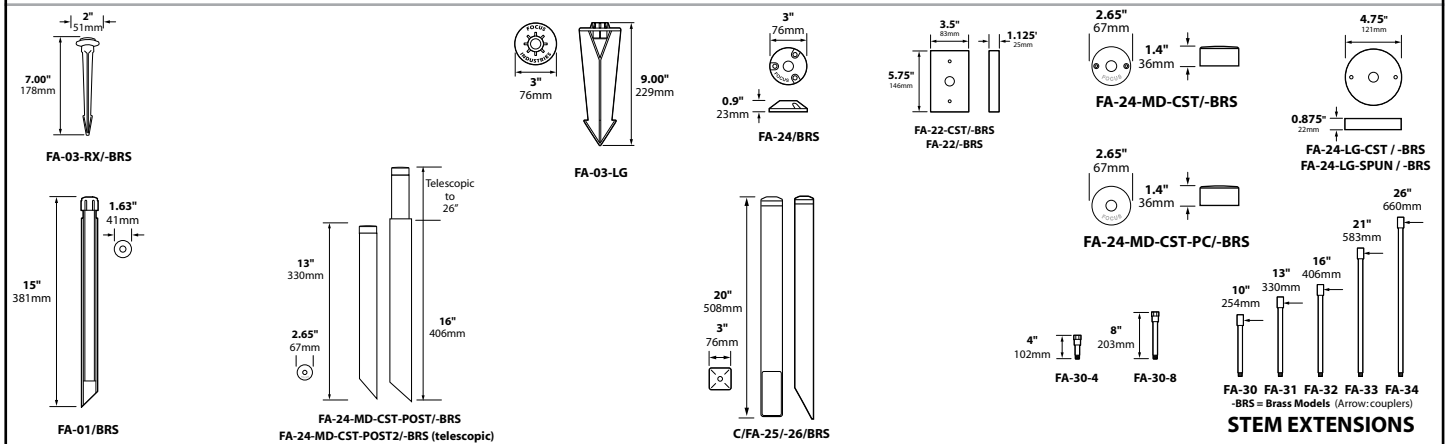

## ORDERING INFORMATION

CATALOG NO.	DESCRIPTION	LAMP	SHIP WEIGHT
PL-12-LEDP-BLT	Cast Aluminum 8" Oriental Hat	4w Round LED Panel	4.0 lbs.
PL-12-LEDP-BRS	Cast Brass 8" Oriental Hat	4w Round LED Panel	7.0 lbs.

## LIGHT DISTRIBUTIONS AND PHOTOMETRICS

PL-12  
Half Spread Photometrics  
16 ft. (4.9m) diameter