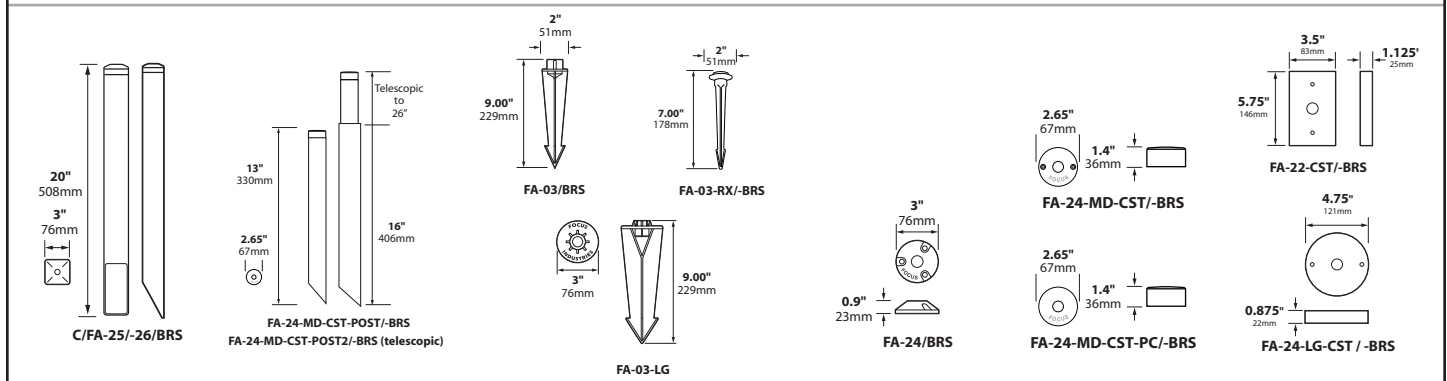

MOUNTING ACCESSORIES

BEAM/GLARE CONTROL ACCESSORIES

- FA-06-13CST 1/4" Mini Hex Cell Louver
- FA-09-13CST-BLUE Blue Plastic Gel
- FA-09-13CST-GREEN Green Plastic Gel
- -SB Add to catalog # for Sand Blasted Lens (Softens light output)

JOB INFORMATION

Type: _____ Date: _____

Job Name: _____

Cat. No.: _____

Lamp(s): _____

Specifier: _____

Contractor: _____

Notes: _____

FOCUS INDUSTRIES INC. 25301 COMMERCENTRE DRIVE LAKE FOREST, CA 92630
www.focusindustries.com sales@focusindustries.com (949) 830-1350 • FAX (949) 830-3390

Black Texture (Standard)	Antique Verde	Bronze Texture	Camel	White Texture	Hunter Texture	Rust	Weathered Iron	Weathered Brown	Stucco	Rubbed Verde	Chrome Powder	Acid Rust	Acid Verde	Black Acid Treatment
-BLT	-ATV	-BRT	-CAM	-WTX	-HTX	-RST	-WIR	-WBR	-STU	-RBV	-CPR	-BAR/CAR	-BAV/CAV	-BAT