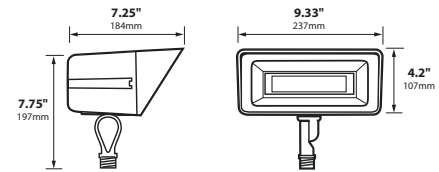

IP65

DL-40-LEDP-BLT
mounted on
FA-26-BLT

ORDERING INFORMATION

CATALOG NO.	DESCRIPTION	LAMP	SHIP WEIGHT
DL-40-LEDP-BLT	Cast Aluminum Floodlight	8w LED Panel	3.0 lbs.
DL-40-LEDP-BRS	Cast Brass Floodlight	8w LED Panel	9.0 lbs.