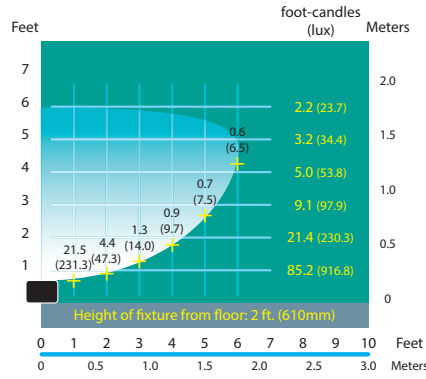

DL-40-LEDP8
Half Spread Photometrics