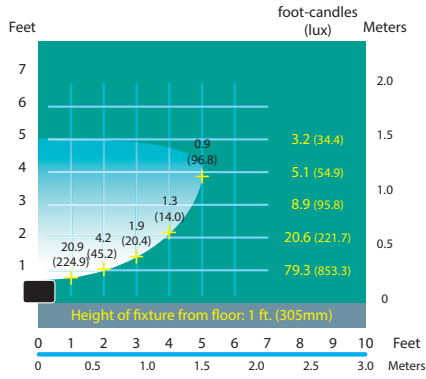

12 VOLT FLOOD LIGHTS DL-40-LEDP SERIES

TYPE

LIGHT DISTRIBUTION

DL-40-LEDP8
Half Spread Photometrics