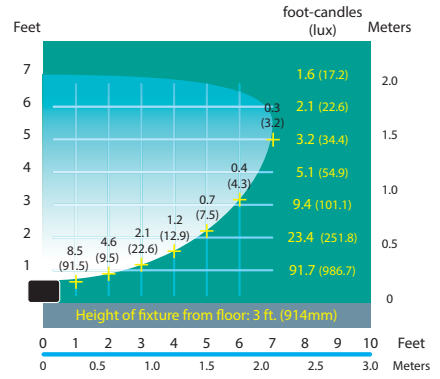

DL-40-LEDP8
Half Spread Photometrics

Black Texture (Standard)	Antique Verde	Bronze Texture	Camel	White Texture	Hunter Texture	Rust	Weathered Iron	Weathered Brown	Stucco	Rubbed Verde	Chrome Powder	Acid Rust	Acid Verde	Black Acid Treatment
-BLT	-ATV	-BRT	-CAM	-WTX	-HTX	-RST	-WIR	-WBR	-STU	-RBV	-CPR	-BAR/CAR	-BAV/CAV	-BAT