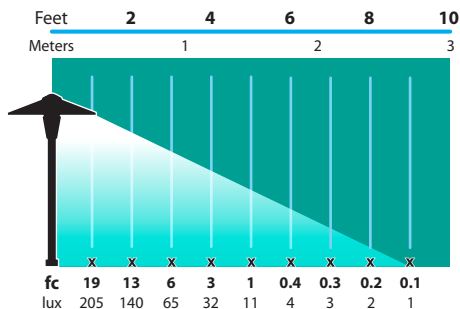

## ORDERING INFORMATION

CATALOG NO.	DESCRIPTION	LAMP	SHIP WEIGHT
AL-05-LEDP-BLT	Cast Aluminum 10" China Hat	4w LED Panel	3.0 lbs.
AL-05-LEDP-BRS	Cast Brass 10" China Hat	4w LED Panel	4.0 lbs.

IP54

## LIGHT DISTRIBUTIONS AND PHOTOMETRICS