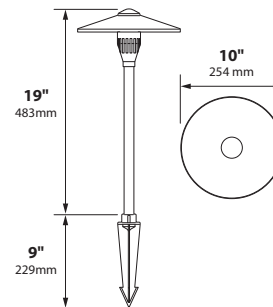

## SPECIFICATIONS

**CONSTRUCTION:** Cast aluminum or cast brass China Hat; matching extruded aluminum or brass stanchion with fixed LED heat sink hub

**LENS:** High impact clear acrylic

**LIGHT SOURCE:** 4w 300 lumen integrated round LED flat panel, warm white 3000K; optional cool white 5200K 320 lumen available (modify part number to "LEDP52")

## ORDERING INFORMATION

CATALOG NO.	DESCRIPTION	LAMP	SHIP WEIGHT
AL-05-LEDP-BLT	Cast Aluminum 10" China Hat	4w LED Panel	3.0 lbs.
AL-05-LEDP-BRS	Cast Brass 10" China Hat	4w LED Panel	4.0 lbs.

IP54