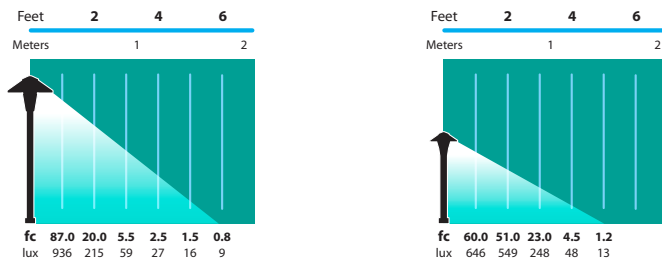

LIGHT DISTRIBUTIONS AND PHOTOMETRICS

AL-01

AL-01-SM

JOB INFORMATION

Type: _____ Date: _____

Job Name: _____

Cat. No.: _____

Lamp(s): _____

Specifier: _____

Contractor: _____

Notes: _____

FOCUS INDUSTRIES INC.
25301 COMMERCENTRE DRIVE
LAKE FOREST, CA 92630

www.focusindustries.com
sales@focusindustries.com
(949) 830-1350 • FAX (949) 830-3390

Black Texture (Standard)	Antique Verde	Bronze Texture	Camel	White Texture	Hunter Texture	Rust	Weathered Iron	Weathered Brown	Stucco	Rubbed Verde	Chrome Powder	Acid Rust	Acid Verde	Black Acid Treatment
-BLT	-ATV	-BRT	-CAM	-WTX	-HTX	-RST	-WIR	-WBR	-STU	-RBV	-CPR	-BAR/CAR	-BAV/CAV	-BAT