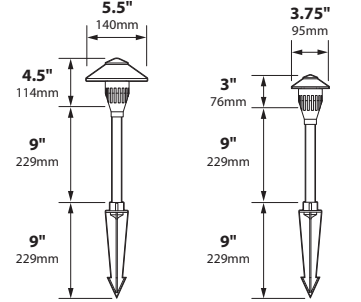

AL-01-LEDP-BAR

AL-01-LEDP

AL-01-SM-LEDP