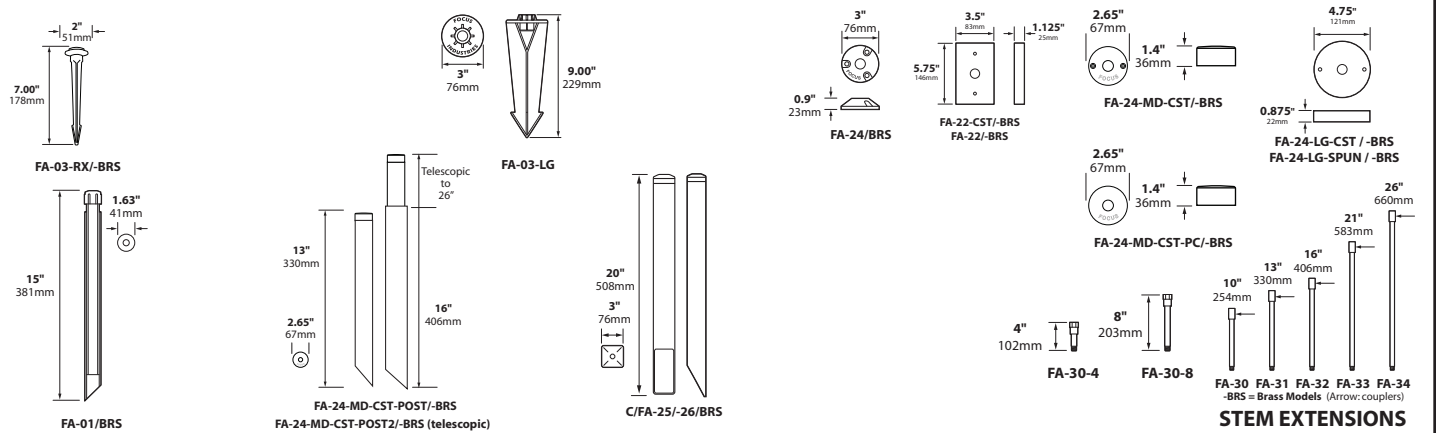

4w LED Panel integrated into heat sink hub

AL-01-LEDP-BAR

AL-01-SM-LEDP-BRS

AL-01-LEDP

AL-01-SM-LEDP

## ORDERING INFORMATION

CATALOG NO.	DESCRIPTION	LAMP	SHIP WEIGHT
AL-01-LEDP-BLT	Cast Aluminum 5.5" China Hat	4w LED Panel	2.0 lbs.
AL-01-LEDP-BRS	Cast Brass 5.5" China Hat	4w LED Panel	3.0 lbs.
AL-01-SM-LEDP-BLT	Cast Aluminum 3.75" China Hat	4w LED Panel	2.0 lbs.
AL-01-SM-LEDP-BRS	Cast Brass 3.75" China Hat	4w LED Panel	3.0 lbs.