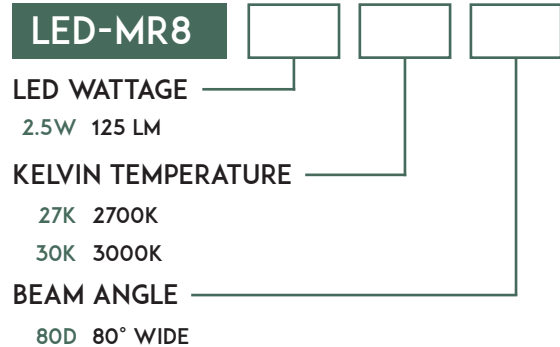

STEP 1

FIXTURE CONFIGURATION

STEP 2

LED LAMP CONFIGURATION