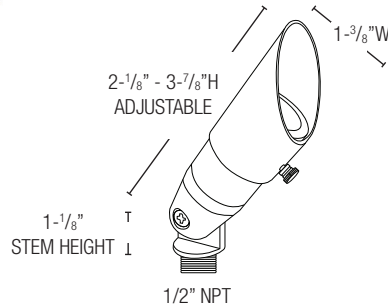

PROJECT	DATE
TYPE	CATALOG #

TIPARILLO

FL-103B

KEY FEATURES

- FULLY ADJUSTABLE SHROUD FOR GLARE CONTROL
- CAST BRASS
- NATURAL BRONZE FINISH GUARANTEED NOT TO CHIP, FLAKE OR PEEL
- TEMPERED, SHOCK AND HEAT RESISTENT LENS
- HIGH TEMPERATURE CERAMIC SOCKET
- FIELD REPLACEABLE LED LAMP

PRODUCT SPECIFICATIONS

MATERIAL	CAST BRASS
LENS	CLEAR FLAT TEMPERED
SOCKET	BI PIN
LAMP	MR8
VOLTAGE	12V AC/DC
PROJECTION	UP TO 15 FT
LEAD WIRE	3 FT

STEP 1

FIXTURE CONFIGURATION

STEP 2

LED LAMP CONFIGURATION

STEP 3

ACCESSORY OPTIONS

+ See accessory spec sheet for additional mounting options

+ Dimmable: See [MR8 LED Lamps Spec Sheet](#) for additional details