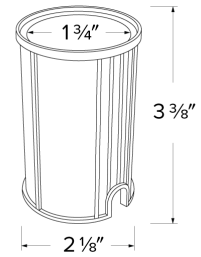

In-Ground Sleeve

ELCO's energy efficient In-Ground LED fixtures are water and weather resistant making them the perfect lighting solution for virtually any in-ground application.

Features

- Weather resistant in-ground sleeve
- Suitable for concrete or soil installation

Dimensions

Product Numbers

Item	Description
ELIGRH	Sleeve