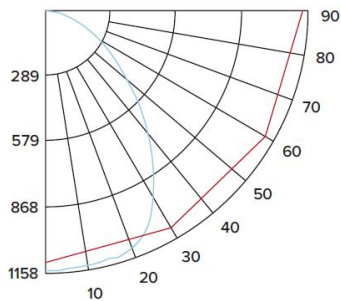

Product #: EFL30S40WF
Wattage/Lumens: 29W/ 3077 Lm
Luminaire LPW: 106 Lm/W

CANDLE POWER SUMMARY

Degrees Vertical	0°
0	959
5	963
15	953
25	843
35	659
45	485
55	318
65	188
75	91
85	6
90	0

ILLUMINANCE AT A DISTANCE

Distance to Target Plane	Footcandles Beam Center	Beam Diameter
4'	60.0	8.0'
6'	26.6	12.0'
8'	15.0	16.0'
10'	9.59	20.0'

ZONAL LUMEN SUMMARY

Zone	Lumens	% Luminaire
0-30°	900.54	29.30
0-40°	1546.08	50.30
0-60°	2644.37	86.00
0-90°	3062.47	99.50

Mini LED Floodlight

PHOTOMETRIC REPORT

Product #: EFL30S50WF
Wattage/Lumens: 28.3W/ 2978 Lm
Luminaire LPW: 105 Lm/W

CANDLE POWER SUMMARY

Degrees Vertical	0°
0	1140
5	1138
15	1132
25	1063
35	833
45	583
55	356
65	193
75	88
85	4
90	0