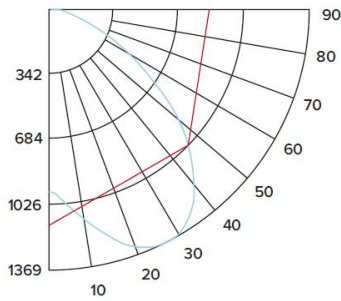

Product #: EFL30S40WF
Wattage/Lumens: 29W/ 3077 Lm
Luminaire LPW: 106 Lm/W

CANDLE POWER SUMMARY

Degrees Vertical	0°
0	959
5	963
15	953
25	843
35	659
45	485
55	318
65	188
75	91
85	6
90	0

ILLUMINANCE AT A DISTANCE