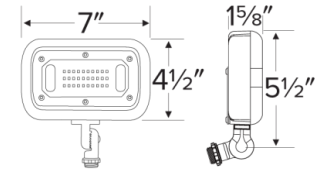

Dimensions

Trunnion Mount