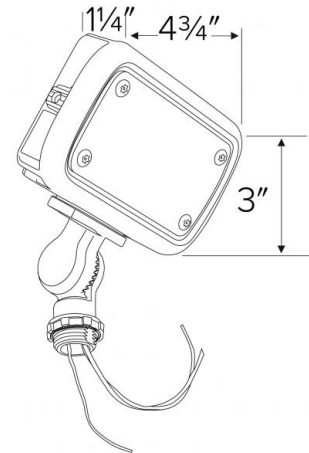

## Technical Details

**Lamp:** Array LED, CRI 75+

**Optics:** Polycarbonate lens

**Construction:** Die-cast aluminum housing. Dark bronze powder coated finish. Impact, corrosion, and UV resistant

**Electrical:** Constant current 120/277V AC Class 2 Driver with a power factor > 0.9. Ambient operating temperature: -40°F (-40°C) to 113°F (45°C). Standard input wattage: 15W (50W metal halide equivalent)

## Dimensions