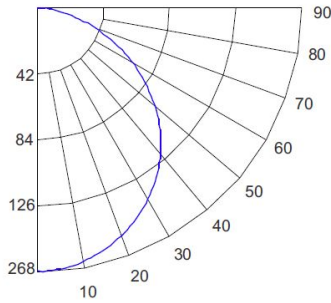

Product Number Builder Example: ELSP4430W

4" Square Sky Panel™

Color Temp

Finish

ELSP44

30 3000K
40 4000K
CT5 2700K - 5000K

W All White
B All Black

4" Square Sky Panel

Multiplier: 4000K (x 1.08)

PHOTOMETRIC REPORT

Product #: ELSP4430
Wattage/Lumens: 9.4W/ 468 lm
Luminaire LPW: 50 Lm/W

CANDLE POWER SUMMARY

Degrees Vertical	0°
0	168
5	167
15	161
25	151
35	135
45	114
55	89
65	60
75	31
85	5
90	0

ILLUMINANCE AT A DISTANCE

Distance to Target Plane	Footcandles Beam Center	Beam Diameter
4'	10.5	11.6'
6'	4.65	17.4'
8'	2.62	23.1'
10'	1.68	28.9'

ZONAL LUMEN SUMMARY

Zone	Lumens	% Luminaire
0-30°	130.35	27.80
0-40°	213.81	45.60
0-60°	377.41	80.60
0-90°	468.49	100.00