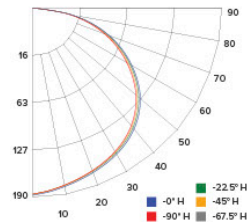

ILLUMINANCE AT A DISTANCE

Distance to Target Plane	Footcandles Beam Center	Beam Diameter
4'	12.0	11.8'
6'	5.31	17.8'
8'	2.99	23.7'
10'	1.91	29.6'

ZONAL LUMEN SUMMARY

Zone	Lumens	% Luminaire
0-30°	149.24	27.70
0-40°	244.88	45.50
0-60°	432.84	80.30
0-90°	538.71	100.00

Photometric Report

4" Round Sky Panel™

PHOTOMETRIC REPORT

Product #: ELSP43CT5 @2700K
 Wattage / Lumens: 9.7W / 505.7 lm
 Luminaire LPW: 51.9 lm/W

CANDLE POWER SUMMARY

Degree Vertical	0°
0	175
5	174
15	169
25	159
35	143
45	121
55	96
65	67
75	37
85	10
90	0

ILLUMINANCE AT A DISTANCE

Distance to Target Plane	Center Beam Footcandles	Beam Diameter
4'	10.9	12.1'
6'	4.86	18.2'
8'	2.73	24.3'
10'	1.75	30.3'

ZONAL LUMEN SUMMARY

Zone	Lumens	%Luminaire
0-30°	136.5	27
0-40°	224.4	44.4
0-60°	398.4	78.8
0-90°	505.6	100

PHOTOMETRIC REPORT

Product #: ELSP43CT5 @3000K
 Wattage / Lumens: 9.8W / 528.4 lm
 Luminaire LPW: 53.8 lm/W

CANDLE POWER SUMMARY

Degree Vertical	0°
0	183
5	182
15	177
25	166
35	149
45	127
55	100
65	70
75	39
85	10
90	0