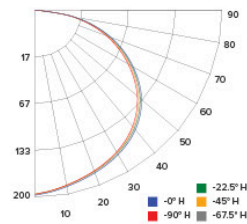

ILLUMINANCE AT A DISTANCE

Distance to Target Plane	Center Beam Footcandles	Beam Diameter
4'	10.9	12.1'
6'	4.86	18.2'
8'	2.73	24.3'
10'	1.75	30.3'

ZONAL LUMEN SUMMARY

Zone	Lumens	%Luminaire
0-30°	136.5	27
0-40°	224.4	44.4
0-60°	398.4	78.8
0-90°	505.6	100

PHOTOMETRIC REPORT

Product #: ELSP43CT5 @3000K
 Wattage / Lumens: 9.8W / 528.4 lm
 Luminaire LPW: 53.8 lm/W

CANDLE POWER SUMMARY

Degree Vertical	0°
0	183
5	182
15	177
25	166
35	149
45	127
55	100
65	70
75	39
85	10
90	0

ILLUMINANCE AT A DISTANCE

Distance to Target Plane	Center Beam Footcandles	Beam Diameter
4'	11.4	12.1'
6'	5.08	18.2'
8'	2.86	24.2'
10'	1.83	30.3'

ZONAL LUMEN SUMMARY

Zone	Lumens	%Luminaire
0-30°	142.7	27
0-40°	234.5	44.4
0-60°	416.3	78.8
0-90°	528.3	100

PHOTOMETRIC REPORT

Product #: ELSP43CT5 @3500K
 Wattage / Lumens: 10W / 564 lm
 Luminaire LPW: 56.4 lm/W

CANDLE POWER SUMMARY

Degree Vertical	0°
0	195
5	195
15	189
25	177
35	159
45	135
55	107
65	75
75	42
85	11
90	0