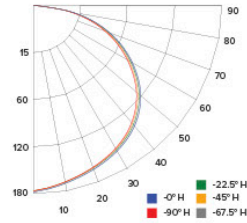

Specifications

Wattage	10W
Lumens	600 lm
Voltage	120V
Color Temp.	2700K, 3000K, 3500K, 4000K, 5000K
Dimmable	Triac/ELV
Lamp Type	LED
CRI	90+
Wet Location	Listed

Options

White

Black

Dimensions

Product Numbers

4" Round Sky Panel

Multiplier: 4000K (x 1.08)

PHOTOMETRIC REPORT

Product #: ELSP4330
 Wattage/Lumens: 9.5W/ 539 lm
 Luminaire LPW: 57 Lm/W

CANDLE POWER SUMMARY

Degrees Vertical	0°
0	191
5	191
15	186
25	174
35	156
45	133
55	105
65	72
75	38
85	8
90	0

ILLUMINANCE AT A DISTANCE

Distance to Target Plane	Footcandles Beam Center	Beam Diameter
4'	12.0	11.8'
6'	5.31	17.8'
8'	2.99	23.7'
10'	1.91	29.6'

ZONAL LUMEN SUMMARY

Zone	Lumens	% Luminaire
0-30°	149.24	27.70
0-40°	244.88	45.50
0-60°	432.84	80.30
0-90°	538.71	100.00

Photometric Report

4" Round Sky Panel™

PHOTOMETRIC REPORT

Product #: ELSP43CT5 @2700K
 Wattage / Lumens: 9.7W / 505.7 lm
 Luminaire LPW: 51.9 lm/W

CANDLE POWER SUMMARY

Degree Vertical	0°
0	175
5	174
15	169
25	159
35	143
45	121
55	96
65	67
75	37
85	10
90	0