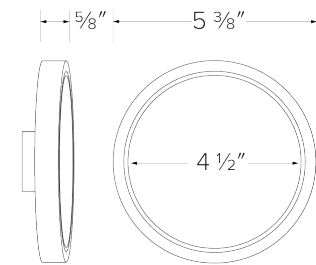

4" Round Sky Panel™

Edge-Lit LED Technology with glare control lens for even glow

Features

- Fits 3", 3 1/2", and 4" Octagon and Round junction boxes
- Fits 4" housings with optional [ELSPMNT468](#) mounting accessories
- Dimmable to 10% with select dimmers
- Edge-lit LED technology
- IC Rated and Wet Location Rated
- JA8 2022 E-Compliant
- ETL Listed
- 5 3/8" O.D. x 5/8" H

Specifications

Wattage	10W
Lumens	600 lm
Voltage	120V
Color Temp.	2700K, 3000K, 3500K, 4000K, 5000K
Dimmable	Triac/ELV
Lamp Type	LED
CRI	90+
Wet Location	Listed

Options

White

Black

Dimensions

Product Numbers