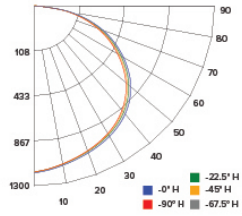

Photometric Report

24" x 48" Sky Panel™

PHOTOMETRIC REPORT

Product #: ELSP2448CT5 (@4000K)
 Wattage / Lumens: 39W / 3615.4 lm
 Luminaire LPW: 92.7 lm/W

CANDLE POWER SUMMARY

Degree Vertical	0°
0	1181
5	1181
15	1159
25	1110
35	1033
45	918
55	758
65	552
75	317
85	86
90	5

ILLUMINANCE AT A DISTANCE

Distance to Target Plane	Center Beam Footcandles	Beam Diameter
4'	73.8	12.1'
6'	32.8	18.1'
8'	18.5	24.1'
10'	11.8	30.2'

ZONAL LUMEN SUMMARY

Zone	Lumens	%Luminaire
0-30°	929.9	25.8
0-40°	1,538.5	42.7
0-60°	2,781.5	77.3
0-90°	3,598.3	100

PHOTOMETRIC REPORT

Product #: ELSP2448CT5 (@5000K)
 Wattage / Lumens: 39W / 3760.1 lm
 Luminaire LPW: 96.4 lm/W

CANDLE POWER SUMMARY

Degree Vertical	0°
0	1223
5	1223
15	1200
25	1150
35	1070
45	951
55	785
65	572
75	328
85	89
90	5