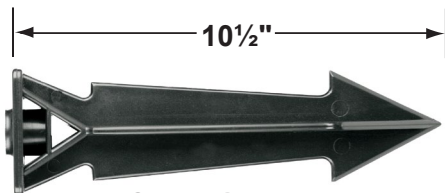

CX-647-BK

- CX-646-BK 8" ABS Spike, 1/2" NPT, **Black**
- CX-646-BR 8" ABS Spike, 1/2" NPT, **Natural Brass**
- CX-646-SS 8" ABS Spike, 1/2" NPT, **Stainless Steel**
- CX-647-BK 10.5" Heavy Duty ABS Spike, 1/2" NPT, **Black**

Cable Connectors

- CX-854 Direct Burial Silicone Filled Wire Nut, **Tan**
- CX-858 Speedy Cable Connector, Supply Cable up to 10-2, **Black**
- CX-839 Universal cable connector, Supply cable up to 8-2, one/Pack **Black**