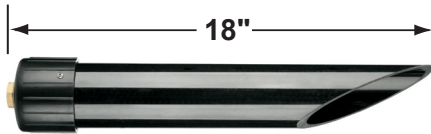

PRODUCT # : CL-807-F-SI

•Flexible BBQ- Deck Light

•Aluminum & Steel

Mounting Pedestals

- CX-601-BK 1" PVC Mounting Pedestal, 1/2" NPT, **Black**
- CX-601-VG 1" PVC Mounting Pedestal, 1/2" NPT, **Verde Green**
- CX-603-BK 3" PVC Mounting Pedestal, 1/2" NPT Female Brass Hub on top, **Black**
- CX-603-VG 3" PVC Mounting Pedestal, 1/2" NPT Female Brass Hub on top, **Verde Green**

CX-603-BK

- CX-604-BK 1" PVC Adjustable Mounting Pedestal, 1/2" NPT, **Black**
- CX-621-BK 1" PVC Cap, 1/2" NPT, **Black**
- CX-621-VG 1" PVC Cap, 1/2" NPT, **Verde Green**
- CX-622-BK 2" PVC Cap, 1/2" NPT, **Black**
- CX-622-VG 2" PVC Cap, 1/2" NPT, **Verde Green**
- CX-624-BK 3" PVC Cap, 1/2" NPT Female Brass Hub, **Black**
- CX-624-VG 3" PVC Cap, 1/2" NPT Female Brass Hub, **Verde Green**

Ground Spikes

- CX-642-BK 8.5" ABS Spike, 1/2" NPT, **Black**
- CX-642-BZ 8.5" ABS Spike, 1/2" NPT, **Bronze**
- CX-643-BZ 8.5" ABS Spike, 1/2" NPT, **Bronze**