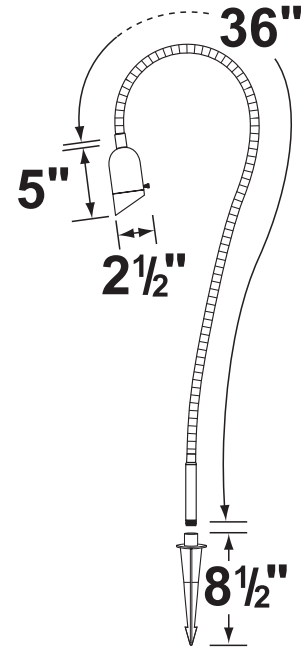

SPECIFICATION SHEET

PRODUCT # : CL-807-F-SI

•Flexible BBQ- Deck Light

•Aluminum & Steel

Fixture Specifications:

Head: Diecast aluminum

Arm: Flexible steel s arms, available in 24" and 36" length.

Finish: Chrome plated fixture, in **SI- Silver Plated** finish. Also available in **BK- Black**.

Lens: Clear, tempered and heat resistant glass.

Socket: Top grade bi-pin socket

Lamp: 12V, MR-16, 35W max. Available in LED (3.5W & 5W) or without lamp. See the Lamp Guide below for more information.

Mounting: Standard injection molded spike with ½" NPT threaded female hub.

Wiring: Fixture is prewired with a 3ft direct burial cable. Wire connector sold separately. Universal connector (**CX-839**) and silicone filled wire nut (**CX-854**) are available from Corona Lighting.

Electrical Notes: A remote 12V transformer is required. Options are available from Corona Lighting. Voltage range for LED lamps are 9V-17V. Some assembly needed. Proper grease/lubricant is suggested on threaded parts during installation.

Warranty: Five (5) year warranty on fixture against manufacturer's defects.

LED
3.5W and 5W

AVAILABLE LED LAMPS (Corona LED lamps have a five (5) year limited warranty against manufacturer's defects)

LAMP NUMBER	WATTS	BEAM		COLOR & TEMP.	RATED HOURS	HALOGEN EQUIVALENT
		SPREAD	LUMEN			
L-ED16-3W-SP	3.5	15° Spot	270	2700K	50,000	25 Watt
L-ED16-3W-FL	3.5	45° Flood	270	2700K	50,000	25 Watt
L-ED16-3W-WF	3.5	60° Wide Flood	270	2700K	50,000	25 Watt
L-ED16-5W-SP	5	15° Spot	350	2700K	50,000	40 Watt
L-ED16-5W-FL	5	45° Flood	350	2700K	50,000	40 Watt
L-ED16-5W-WF	5	60° Wide Flood	350	2700K	50,000	40 Watt
L-ED16-COB5W-SP	5	15° Spot	450	2700K	50,000	50 Watt
L-ED16-COB5W-FL	5	38° Flood	450	2700K	50,000	50 Watt
L-ED16-COB5W-WF	5	60° Wide Flood	450	2700K	50,000	50 Watt
L-ED16-COB5W-SP3K	5	15° Spot	470	3000K	50,000	50 Watt
L-ED16-COB5W-FL3K	5	38° Flood	470	3000K	50,000	50 Watt
L-ED16-COB5W-WF3K	5	60° Wide Flood	470	3000K	50,000	50 Watt

■ Single color MR-16 LED available in AMBER, BLUE, GREEN, PURPLE, RED and VIOLET

JOB INFORMATION

TYPE: _____ DATE: _____

JOB NAME & ADDRESS: _____

PRODUCT #: _____

TOTAL QUANTITY: _____

LAMP TYPE & WATTAGE: _____

TRANSFORMER: _____

CONTRACTOR: _____

SPECIFIER: _____

• When ordering LED lamp with a fixture your part number should follow the format below:

• **CL** - **product #** - **Length** - **lamp** - **wattage** - **lamp angle**
CL - 807-F-SI - 24 - L-ED16 - 5W - FL

Example: CL-807-F-SI-24-L-ED16-5W-FL

• Corona Lighting reserves the right to make any change and/or improvement to the design and construction of this fixture without further notification.