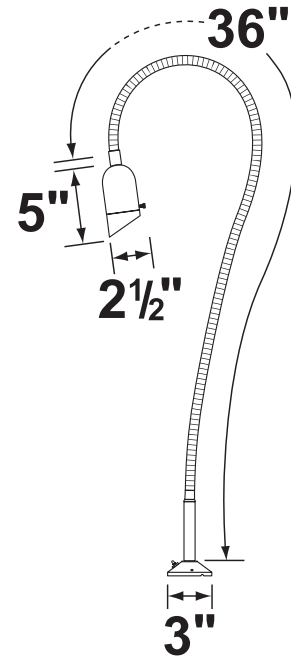

AVAILABLE LED LAMPS (Corona LED lamps have a five (5) year limited warranty against manufacturer's defects)

LAMP NUMBER	WATTS	BEAM		COLOR & TEMP.	RATED HOURS	HALOGEN EQUIVALENT
		SPREAD	LUMEN			
L-ED16-3W-SP	3.5	15° Spot	270	2700K	50,000	25 Watt
L-ED16-3W-FL	3.5	45° Flood	270	2700K	50,000	25 Watt
L-ED16-3W-WF	3.5	60° Wide Flood	270	2700K	50,000	25 Watt
L-ED16-5W-SP	5	15° Spot	350	2700K	50,000	40 Watt
L-ED16-5W-FL	5	45° Flood	350	2700K	50,000	40 Watt
L-ED16-5W-WF	5	60° Wide Flood	350	2700K	50,000	40 Watt
L-ED16-COB5W-SP	5	15° Spot	450	2700K	50,000	50 Watt
L-ED16-COB5W-FL	5	38° Flood	450	2700K	50,000	50 Watt
L-ED16-COB5W-WF	5	60° Wide Flood	450	2700K	50,000	50 Watt
L-ED16-COB5W-SP3K	5	15° Spot	470	3000K	50,000	50 Watt
L-ED16-COB5W-FL3K	5	38° Flood	470	3000K	50,000	50 Watt
L-ED16-COB5W-WF3K	5	60° Wide Flood	470	3000K	50,000	50 Watt

■ Single color MR-16 LED available in AMBER, BLUE, GREEN, PURPLE, RED and VIOLET

• When ordering LED lamp with a fixture your part number should follow the format below:

• **CL** - **product #** - **Length** - **lamp** - **wattage** - **lamp angle**
CL - 807-D-SI - 36 - L-ED16 - 5W - FL

Example: CL-807-D-SI-36-L-ED16-5W-FL

• Corona Lighting reserves the right to make any change and/or improvement to the design and construction of this fixture without further notification.

JOB INFORMATION

TYPE: _____ DATE: _____

JOB NAME & ADDRESS:

PRODUCT #:

TOTAL QUANTITY:

LAMP TYPE & WATTAGE:

TRANSFORMER:

CONTRACTOR:

SPECIFIER: