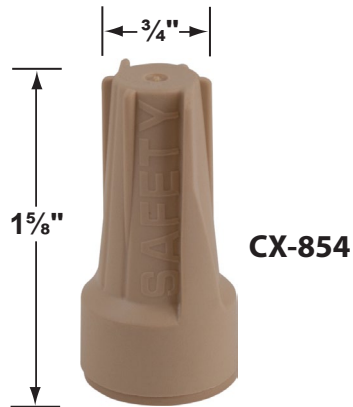

### Fixture Specifications:

**Head:** Diecast aluminum head, chrome plated  
**Arm:** Flexible steel arm, available in 24" and 36" lengths.  
**Finish:** Chrome plated fixture, in **SI- Silver Plated** finish.  
 Also available in **BK- Black**.  
**Lens:** Clear, tempered and heat resistant glass.  
**Socket:** Top grade bi pin socket  
**Lamp:** 12V, MR-16, 35W max.  
 Available in LED (3.5W & 5W) or without lamp.  
 See the Lamp Guide below for more information.  
**Mounting:** 3" round cast aluminum base canopy, chrome plated  
 with on/off push button covered by rubber boot.

## PRODUCT # : CL-807-D-SI

•Flexible BBQ- Deck Light

• Steel & Aluminum

### Cable Connectors

- CX-854 Direct Burial Silicone Filled Wire Nut, **Tan**
- CX-858 Speedy Cable Connector, Supply Cable up to 10-2, **Black**
- CX-839 Universal cable connector, Supply cable up to 8-2, one/Pack **Black**