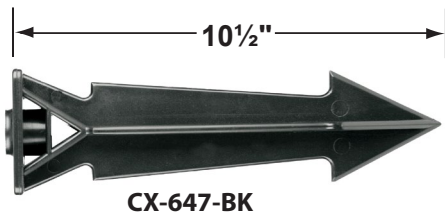

Ground Spikes

- CX-642-BK 8.5" ABS Spike, 1/2" NPT, **Black**
- CX-642-BZ 8.5" ABS Spike, 1/2" NPT, **Bronze**
- CX-643-BZ 8.5" ABS Spike, 1/2" NPT, **Bronze**