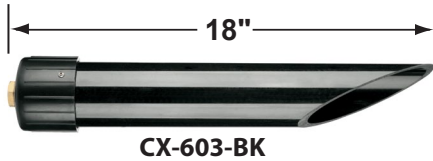

PRODUCT # : CL-806-F

• Flexible Garden Light

• Steel

Mounting Pedestals

- CX-601-BK 1" PVC Mounting Pedestal, 1/2" NPT, **Black**
- CX-601-VG 1" PVC Mounting Pedestal, 1/2" NPT, **Verde Green**
- CX-603-BK 3" PVC Mounting Pedestal, 1/2" NPT Female Brass Hub on top, **Black**
- CX-603-VG 3" PVC Mounting Pedestal, 1/2" NPT Female Brass Hub on top, **Verde Green**