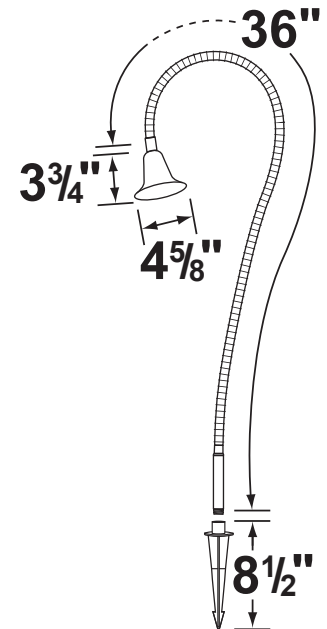

SPECIFICATION SHEET

PRODUCT # : CL-806-F

• Flexible Garden Light

• Steel

Fixture Specifications:

Head: Solid brass bell.
Arm: Flexible steel arm, available in 24" and 36" lengths
Finish: Chrome plated fixture and flexible arm, available in SI- Silver
Lens: None
Socket: Top grade single contact bayonet socket tools-free easy access.
Lamp: 12V, S.C. Bayonet, 27W max. Available in LED (2W & 2.5W) or without lamp. See the Lamp Guide below for more information.
Mounting: Standard injection molded spike with 1/2" NPT threaded female hub.

Wiring: Fixture is prewired with a 3ft direct burial cable. Wire connector sold separately. Universal connector (CX-839) and silicone filled wire nut (CX-854) are available from Corona Lighting.
Electrical Notes: A remote 12V transformer is required. Options are available from Corona Lighting. Voltage range for LED lamps are 8V-21V. Some assembly needed. Proper grease/lubricant is suggested on threaded parts during installation.
Warranty: Limited lifetime warranty on fixture housing and stem against manufacturer's defects.

TRANSFORMER:

CONTRACTOR:

SPECIFIER:

• If you are ordering LED lamps you should follow the format below:

• CL - product # - Length - lamp - wattage
 CL - 806-F-SI - 12 - L-EDBA - 2W-3K

Example: CL-806-F-SI-12-L-EDBA-2W-3K