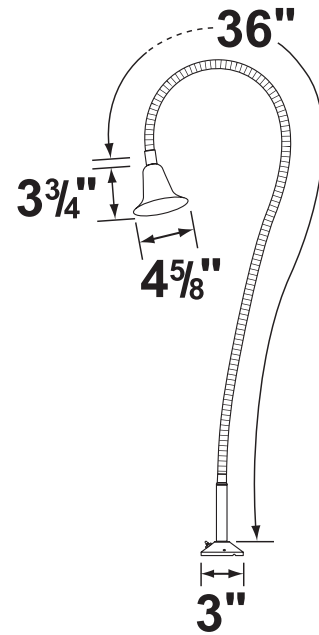

SPECIFICATION SHEET

PRODUCT # : CL-806-D-SI

• Flexible B.B.Q.- Deck Light

• Steel

Fixture Specifications:

- Head:** Solid brass bell head.
- Arm:** Flexible steel arm, available in 24" and 36" lengths.
- Finish:** Chrome plated fixture and flexible arm
Available in **SI- Silver**
- Lens:** None
- Socket:** Top grade, single contact socket
- Lamp:** 12V, S.C. Bayonet, 20W max.
Available in LED (2W & 2.5W) or without lamp.
See the Lamp Guide below for more information.
- Mounting:** 3" round aluminum base canopy, chrome plated, with on/off push button covered by rubber boot

- Wiring:** Fixture is prewired with a 3ft direct burial cable. Wire connector sold separately. Universal connector (**CX-839**) and silicone filled wire nut (**CX-854**) are available from Corona Lighting.
- Electrical Notes:** A remote 12V transformer is required. Options are available from Corona Lighting. Voltage range for LED lamps are 8V-21V. Some assembly needed. Proper grease/lubricant is suggested on threaded parts during installation.
- Warranty:** Limited lifetime warranty on fixture housing against manufacturer's defects.

CL-806-D-SI-36 shown

LED
2W and 2.5W

AVAILABLE LED LAMPS (Corona LED lamps have a five (5) year limited warranty against manufacturer's defects)

LAMP NUMBER	WATTS	BEAM		COLOR & TEMP.	RATED HOURS	HALOGEN EQUIVALENT
		SPREAD	LUMEN			
L-EDBA-2W	2	360°	200	2700K	25,000	20 Watt
L-EDBA-2.5W	2.5	180°	240	2700K	25,000	35 Watt
L-EDBA-2W-3K	2	360°	210	3000K	25,000	20 Watt
L-EDBA-2.5W-3K	2.5	180°	250	3000K	25,000	35 Watt
L-EDBA-AM*	2	360°	170	2000K	25,000	20 Watt

TRANSFORMER:

CONTRACTOR:

SPECIFIER:

• If you are ordering LED lamps you should follow the format below:

• CL - **product #** - **Length** - **lamp** - **wattage**
 CL - 806-D-SI - 36 - L-EDBA - 2W-3K

Example: CL-806-D-SI-36-L-EDBA-2W-3K