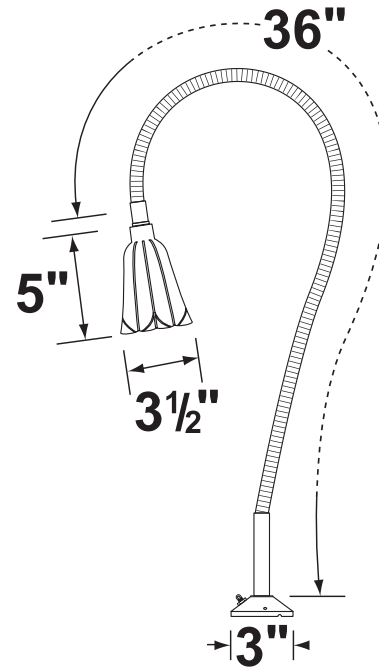

AVAILABLE LED LAMPS (Corona LED lamps have a five (5) year limited warranty against manufacturer's defects)

LAMP NUMBER	WATTS	BEAM		COLOR & TEMP.	RATED HOURS	HALOGEN EQUIVALENT
		SPREAD	LUMEN			
L-ED16-3W-SP	3.5	15° Spot	270	2700K	50,000	25 Watt
L-ED16-3W-FL	3.5	45° Flood	270	2700K	50,000	25 Watt
L-ED16-3W-WF	3.5	60° Wide Flood	270	2700K	50,000	25 Watt
L-ED16-5W-SP	5	15° Spot	350	2700K	50,000	40 Watt
L-ED16-5W-FL	5	45° Flood	350	2700K	50,000	40 Watt
L-ED16-5W-WF	5	60° Wide Flood	350	2700K	50,000	40 Watt
L-ED16-COB5W-SP	5	15° Spot	450	2700K	50,000	50 Watt
L-ED16-COB5W-FL	5	38° Flood	450	2700K	50,000	50 Watt
L-ED16-COB5W-WF	5	60° Wide Flood	450	2700K	50,000	50 Watt
L-ED16-COB5W-SP3K	5	15° Spot	470	3000K	50,000	50 Watt
L-ED16-COB5W-FL3K	5	38° Flood	470	3000K	50,000	50 Watt
L-ED16-COB5W-WF3K	5	60° Wide Flood	470	3000K	50,000	50 Watt

■ Single color MR-16 LED available in AMBER, BLUE, GREEN, PURPLE, RED and VIOLET

JOB INFORMATION

TYPE: _____ DATE: _____

JOB NAME & ADDRESS: _____

PRODUCT #: _____

TOTAL QUANTITY: _____

LAMP TYPE & WATTAGE: _____

TRANSFORMER: _____

CONTRACTOR: _____

SPECIFIER: _____

• When ordering LED lamp with a fixture your part number should follow the format below:

• **CL** - **product #** - **Length** - **lamp** - **wattage** - **lamp angle**

CL - 803-D-BK - 36 - L-ED16 - 5W - FL

Example: CL-803-D-BK-36-L-ED16-5W-FL

• Corona Lighting reserves the right to make any change and/or improvement to the design and construction of this fixture without further notification.