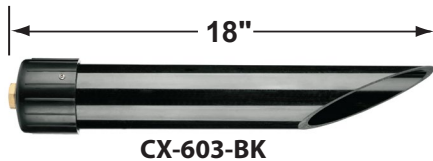

SPECIFICATION SHEET

PRODUCT # : CL-802-F

•Flexible BBQ- Deck Light

•Aluminum & Steel

Fixture Specifications:

Head: Diecast aluminum.
Arm: Flexible steel black polyolefin shrink wrap arm, available in 12", 24", and 36" lengths.
Finish: Polyester UV powder coated, available in **BK- Black**
Lens: Clear, tempered, and heat resistant glass.
Socket: Top grade bi-pin socket
Lamps: 12V, MR-11 35W max. Available in 2.5W LED or without lamp. See lamp guide below for more information.
Mounting: Standard injection molded spike with 1/2" NPT threaded female hub.

Wiring: Fixture is prewired with a 3ft direct burial cable. Wire connector sold separately. Universal connector (**CX-839**) and silicone filled wire nut (**CX-854**) are available from Corona Lighting.
Electrical Notes: A remote 12V transformer is required. Options are available from Corona Lighting. Voltage range for LED lamps are 9V-17V. Some assembly needed. Proper grease/lubricant is suggested on threaded parts during installation.
Warranty: Five (5) year warranty on fixture against manufacturer's defects.

• **CL** - **product #** - **Length** - **lamp** - **wattage**
CL - 802-F-BK - 24 - L-ED11 - 2.5W

Example: CL-802-F-BK-24-L-ED11-2.5W

• Corona Lighting reserves the right to make any change and/or improvement to the design and construction of this fixture without further notification.

PRODUCT # : CL-802-F

•Flexible BBQ- Deck Light

•Aluminum & Steel

Mounting Pedestals

- CX-601-BK 1" PVC Mounting Pedestal, 1/2" NPT, **Black**
- CX-601-VG 1" PVC Mounting Pedestal, 1/2" NPT, **Verde Green**
- CX-603-BK 3" PVC Mounting Pedestal, 1/2" NPT Female Brass Hub on top, **Black**
- CX-603-VG 3" PVC Mounting Pedestal, 1/2" NPT Female Brass Hub on top, **Verde Green**