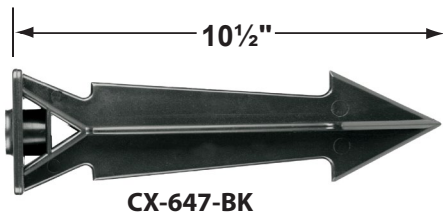

Ground Spikes

- CX-642-BK 8.5" ABS Spike, 1/2" NPT, **Black**
- CX-642-BZ 8.5" ABS Spike, 1/2" NPT, **Bronze**
- CX-643-BZ 8.5" ABS Spike, 1/2" NPT, **Bronze**