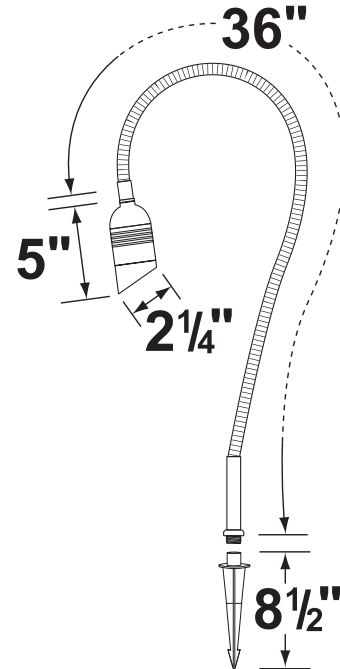

SPECIFICATION SHEET

PRODUCT # : CL-802-F

•Flexible BBQ- Deck Light

•Aluminum & Steel

Fixture Specifications:

Head: Diecast aluminum.
Arm: Flexible steel black polyolefin shrink wrap arm, available in 12", 24", and 36" lengths.
Finish: Polyester UV powder coated, available in **BK- Black**
Lens: Clear, tempered, and heat resistant glass.
Socket: Top grade bi-pin socket
Lamps: 12V, MR-11 35W max. Available in 2.5W LED or without lamp. See lamp guide below for more information.
Mounting: Standard injection molded spike with 1/2" NPT threaded female hub.

Wiring: Fixture is prewired with a 3ft direct burial cable. Wire connector sold separately. Universal connector (**CX-839**) and silicone filled wire nut (**CX-854**) are available from Corona Lighting.
Electrical Notes: A remote 12V transformer is required. Options are available from Corona Lighting. Voltage range for LED lamps are 9V-17V. Some assembly needed. Proper grease/lubricant is suggested on threaded parts during installation.
Warranty: Five (5) year warranty on fixture against manufacturer's defects.