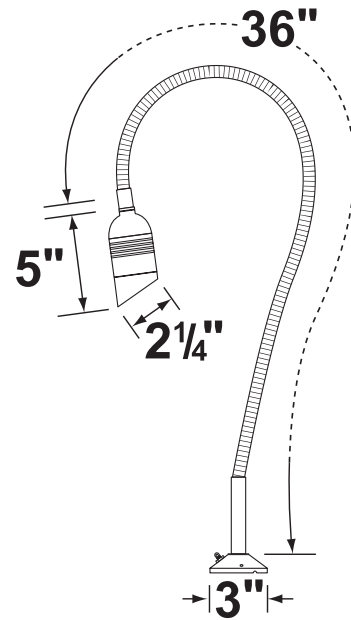

AVAILABLE LED LAMPS (Corona LED lamps have a five (5) year limited warranty against manufacturer's defects)

LAMP NUMBER	WATTS	BEAM		COLOR & TEMP.	RATED HOURS	HALOGEN EQUIVALENT
		SPREAD	LUMEN			
L-ED11-2.5W	2.5	38° FL	180	2700K	50,000	20 Watt

JOB INFORMATION

TYPE: _____ DATE: _____

JOB NAME & ADDRESS:

PRODUCT #:

TOTAL QUANTITY:

LAMP TYPE & WATTAGE:

TRANSFORMER:

CONTRACTOR:

SPECIFIER:

• If you are ordering LED lamps you should follow the format below:

• **CL** - **product #** - **Length** - **lamp** - **wattage**
CL - 802-D-BK - 36 - L-ED11 - 2.5W

Example: CL-802-D-BK-36-L-ED11-2.5W

• Corona Lighting reserves the right to make any change and/or improvement to the design and construction of this fixture without further notification.