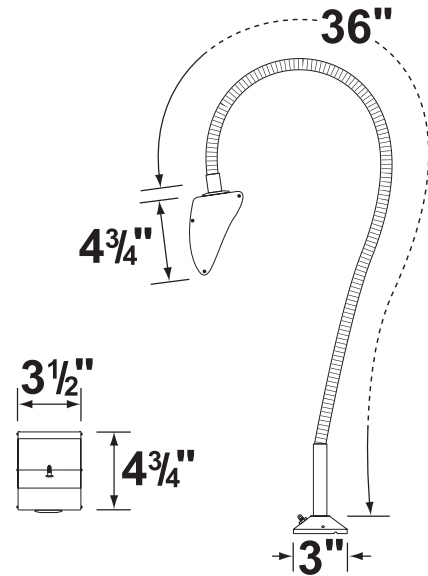

SPECIFICATION SHEET

PRODUCT # : CL-801-D-BK

•Flexible BBQ- Deck Light

•Aluminum & Steel

Fixture Specifications:

Head: Diecast aluminum, wedge shaped head.
Arm: Flexible steel black polyolefin shrink wrap arm, in 12", 24", and 36" lengths.
Finish: Polyester UV powder coated, in **BK**- Black
Lens: Clear, tempered and heat resistant glass.
Socket: Top grade, bi-pin socket
Lamp: 12V T3, 35W max.
 Available in LED (2W & 2.5W) or without lamp.
 See the Lamp Guide below for more information.
Mounting: 3" round aluminum base canopy with on/off push button covered by rubber boot.

Wiring: Fixture is prewired with a 3ft direct burial cable. Wire connector sold separately. Universal connector (**CX-839**) and silicone filled wire nut (**CX-854**) are available from Corona Lighting.
Electrical Notes: A remote 12V transformer is required. Options are available from Corona Lighting. Voltage range for LED lamps are 8V-21V. Some assembly needed. Proper grease/lubricant is suggested on threaded parts during installation.
Warranty: Five (5) year warranty on fixture against manufacturer's defects.

CL-801-D-BK-24 Shown

2W and 2.5W

AVAILABLE LED LAMPS (Corona LED lamps have a five (5) year limited warranty against manufacturer's defects)

LAMP NUMBER	WATTS	BEAM		COLOR & TEMP.	RATED HOURS	HALOGEN EQUIVALENT
		SPREAD	LUMEN			
L-EDT3-2W	2	360°	200	2700K	25,000	20 Watt
L-EDT3-2.5W	2.5	180°	240	2700K	25,000	35 Watt
L-EDT3-2W-3K	2	360°	210	3000K	25,000	20 Watt
L-EDT3-2.5W-3K	2.5	180°	250	3000K	25,000	35 Watt
L-EDT3-AM*	2	360°	170	2000K	25,000	20 Watt

• If you are ordering LED lamps you should follow the format below:

• CL - **product #** - **Length** - **lamp** - **wattage**
 CL - 801-D-BK - 24 - L-EDT3 - 2W-3K

Example: CL-801-D-BK-24-L-EDT3-2W-3K

• Corona Lighting reserves the right to make any change and/or improvement to the design and construction of this fixture without further notification.