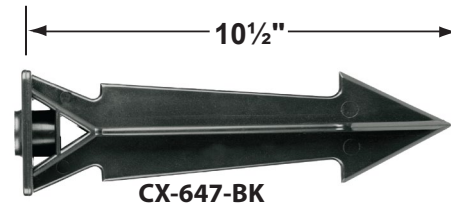

Ground Spikes

- CX-642-BK 8.5" ABS Spike, 1/2" NPT, **Black**
- CX-642-BZ 8.5" ABS Spike, 1/2" NPT, **Bronze**
- CX-643-BZ 8.5" ABS Spike, 1/2" NPT, **Bronze**

CX-647-BK

- CX-646-BK 8" ABS Spike, 1/2" NPT, **Black**
- CX-646-BR 8" ABS Spike, 1/2" NPT, **Natural Brass**
- CX-646-SS 8" ABS Spike, 1/2" NPT, **Stainless Steel**
- CX-647-BK 10.5" Heavy Duty ABS Spike, 1/2" NPT, **Black**

Special Lenses & Honeycomb Louvers

- CX-238 MR-16 Snap-on holder, **Silver Plated**
- CX-239 MR-16 honeycomb louver, **Black**
- CX-240-AM MR-16 color lens, **Amber**
- CX-240-BL MR-16 color lens, **Blue**
- CX-240-GR MR-16 color lens, **Green**
- CX-240-RD MR-16 color lens, **Red**
- CX-240-YL MR-16 color lens, **Yellow**
- CX-241 MR-16 lens, **Linear Spread**
- CX-242 MR-16 lens, **Frosted**
- CX-243 MR-16 lens, **Prismatic**

• For MR-16 Lenses and Louvers, you will need the CX-238

Mounting Canopies

- CX-705B-SI Brass Flat Canopy, 1/2" NPT, **Silver Plated**
- CX-709B-SI Brass Raised Canopy, 1/2" NPT, **Silver Plated**