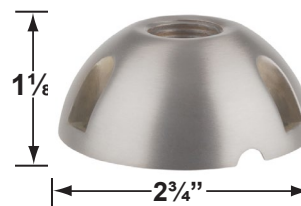

CX-709B-SI