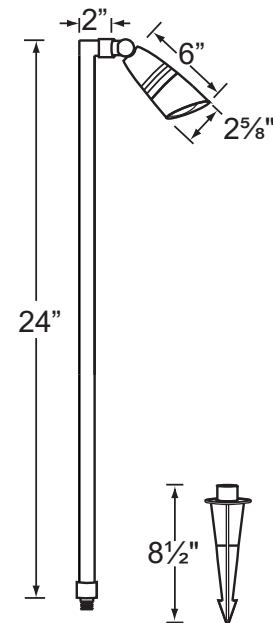

AVAILABLE LED LAMPS (Corona LED lamps have a five (5) year limited warranty against manufacturer's defects)

LAMP NUMBER	WATTS	BEAM		COLOR & TEMP.	RATED HOURS	HALOGEN EQUIVALENT
		SPREAD	LUMEN			
L-ED16-3W-SP	3.5	15° Spot	270	2700K	50,000	25 Watt
L-ED16-3W-FL	3.5	45° Flood	270	2700K	50,000	25 Watt
L-ED16-3W-WF	3.5	60° Wide Flood	270	2700K	50,000	25 Watt
L-ED16-5W-SP	5	15° Spot	350	2700K	50,000	40 Watt
L-ED16-5W-FL	5	45° Flood	350	2700K	50,000	40 Watt
L-ED16-5W-WF	5	60° Wide Flood	350	2700K	50,000	40 Watt
L-ED16-COB5W-SP	5	15° Spot	450	2700K	50,000	50 Watt
L-ED16-COB5W-FL	5	38° Flood	450	2700K	50,000	50 Watt
L-ED16-COB5W-WF	5	60° Wide Flood	450	2700K	50,000	50 Watt
L-ED16-COB5W-SP3K	5	15° Spot	470	3000K	50,000	50 Watt
L-ED16-COB5W-FL3K	5	38° Flood	470	3000K	50,000	50 Watt
L-ED16-COB5W-WF3K	5	60° Wide Flood	470	3000K	50,000	50 Watt

■ Single color MR-16 LED available in AMBER, BLUE, GREEN, PURPLE, RED and VIOLET

• When ordering LED lamp with a fixture your part number should follow the format below:

• **CL** - **product #** - **lamp** - **wattage** - **lamp angle**

CL - 752B-SI - L-ED16 - 5W - FL

Example: CL-752B-SI-L-ED16-5W-FL

• Corona Lighting reserves the right to make any change and/or improvement to the design and construction of this fixture without further notification.

JOB INFORMATION

TYPE: _____ DATE: _____

JOB NAME & ADDRESS:

PRODUCT #:

TOTAL QUANTITY:

LAMP TYPE & WATTAGE:

TRANSFORMER:

CONTRACTOR:

SPECIFIER: