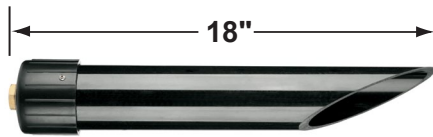

PRODUCT # : CL-752B-SI

•Path Lights

• Cast Brass

Mounting Pedestals

- CX-601-BK 1" PVC Mounting Pedestal, 1/2" NPT, **Black**
- CX-601-VG 1" PVC Mounting Pedestal, 1/2" NPT, **Verde Green**
- CX-603-BK 3" PVC Mounting Pedestal, 1/2" NPT Female Brass Hub on top, **Black**
- CX-603-VG 3" PVC Mounting Pedestal, 1/2" NPT Female Brass Hub on top, **Verde Green**

CX-603-BK