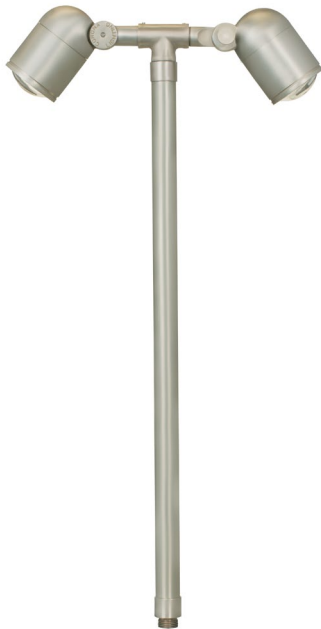

SPECIFICATION SHEET

PRODUCT # : CL-745B-T-SI

•Path Lights

•Cast Brass

Fixture Specifications:

Housing & Shroud: Corrosion Resistant Cast Brass.

Stem: 24 inch solid brass pipe with 1/2" NPT on bottom

Finish: **SI- Silver Plated.** Natural toning process.
Also available in **AB- Antique Bronze**

Lens: Clear and heat resistant convex glass.

Socket: Top grade fixed ceramic bi-pin socket, with retention clip to securely hold lamp in place.

Lamps: Two 12V, MR-16, 50W max.
Available in 2xLED (3.5W & 5W) or without lamps.
See the Lamp Guide below for more information.

Gasket: Silicone double gasketed for water tight sealing

Knuckle: Adjustable cast brass knuckle with thumb screw.

Wiring:

Fixture is prewired with a 3-ft 18-2 SPT2-W direct burial cord. Wire connector available separately. Universal connector (**CX-839**) and silicone filled wire nut (**CX-854**) are available from Corona Lighting.

Mounting Spike:

Standard injection molded spike with 1/2" NPT threaded female hub.

Electrical Notes:

A remote 12V transformer is required. Options are available from Corona Lighting. Voltage range for LED lamps are 9V-17V. Some assembly needed. Proper grease/lubricant is suggested on threaded parts during installation.

Warranty:

Limited lifetime warranty on fixture housing and stem against manufacturer's defects.

LED
2x 3.5W & 5W

AVAILABLE LED LAMPS (Corona LED lamps have a five (5) year limited warranty against manufacturer's defects)

LAMP NUMBER	WATTS	BEAM		COLOR & TEMP.	RATED HOURS	HALOGEN EQUIVALENT
		SPREAD	LUMEN			
L-ED16-3W-SP	3.5	15° Spot	270	2700K	50,000	25 Watt
L-ED16-3W-FL	3.5	45° Flood	270	2700K	50,000	25 Watt
L-ED16-3W-WF	3.5	60° Wide Flood	270	2700K	50,000	25 Watt
L-ED16-5W-SP	5	15° Spot	350	2700K	50,000	40 Watt
L-ED16-5W-FL	5	45° Flood	350	2700K	50,000	40 Watt
L-ED16-5W-WF	5	60° Wide Flood	350	2700K	50,000	40 Watt
L-ED16-COB5W-SP	5	15° Spot	450	2700K	50,000	50 Watt
L-ED16-COB5W-FL	5	38° Flood	450	2700K	50,000	50 Watt
L-ED16-COB5W-WF	5	60° Wide Flood	450	2700K	50,000	50 Watt
L-ED16-COB5W-SP3K	5	15° Spot	470	3000K	50,000	50 Watt
L-ED16-COB5W-FL3K	5	38° Flood	470	3000K	50,000	50 Watt
L-ED16-COB5W-WF3K	5	60° Wide Flood	470	3000K	50,000	50 Watt

■ Single color MR-16 LED available in AMBER, BLUE, GREEN, PURPLE, RED and VIOLET

JOB INFORMATION

TYPE: _____ DATE: _____

JOB NAME & ADDRESS:

PRODUCT #:

TOTAL QUANTITY:

LAMP TYPE & WATTAGE:

TRANSFORMER:

CONTRACTOR:

SPECIFIER:

• When ordering LED lamp with a fixture your part number should follow the format below:

• CL - product # - lamp - wattage - lamp angle

CL - 745B-T-SI - L-ED16 - 5W - FL

Example: CL-745B-T-SI-L-ED16-5W-FL

• Corona Lighting reserves the right to make any change and/or improvement to the design and construction of this fixture without further notification.