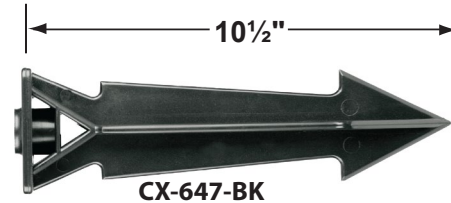

CX-647-BK

- CX-646-BK 8" ABS Spike, 1/2" NPT, **Black**
- CX-646-BR 8" ABS Spike, 1/2" NPT, **Natural Brass**
- CX-646-SS 8" ABS Spike, 1/2" NPT, **Stainless Steel**
- CX-647-BK 10.5" Heavy Duty ABS Spike, 1/2" NPT, **Black**

Special Lenses & Honeycomb Louvers

- CX-238 MR-16 Snap-on holder, **Silver Plated**
- CX-239 MR-16 honeycomb louver, **Black**
- CX-240-AM MR-16 color lens, **Amber**
- CX-240-BL MR-16 color lens, **Blue**
- CX-240-GR MR-16 color lens, **Green**
- CX-240-RD MR-16 color lens, **Red**
- CX-240-YL MR-16 color lens, **Yellow**
- CX-241 MR-16 lens, **Linear Spread**
- CX-242 MR-16 lens, **Frosted**
- CX-243 MR-16 lens, **Prismatic**

• For MR-16 Lenses and Louvers, you will need the CX-238