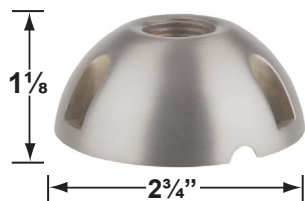

CX-709B-SI