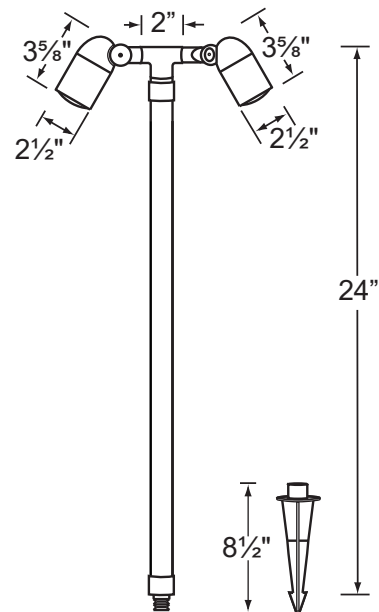

SPECIFICATION SHEET

PRODUCT # : CL-745B-T-SI

•Path Lights

•Cast Brass

Fixture Specifications:

Housing & Shroud: Corrosion Resistant Cast Brass.

Stem: 24 inch solid brass pipe with 1/2" NPT on bottom

Finish: **SI- Silver Plated.** Natural toning process.
Also available in **AB- Antique Bronze**

Lens: Clear and heat resistant convex glass.

Socket: Top grade fixed ceramic bi-pin socket, with retention clip to securely hold lamp in place.

Lamps: Two 12V, MR-16, 50W max.
Available in 2xLED (3.5W & 5W) or without lamps.
See the Lamp Guide below for more information.

Gasket: Silicone double gasketed for water tight sealing

Knuckle: Adjustable cast brass knuckle with thumb screw.

Wiring:

Fixture is prewired with a 3-ft 18-2 SPT2-W direct burial cord. Wire connector available separately. Universal connector (**CX-839**) and silicone filled wire nut (**CX-854**) are available from Corona Lighting.

Mounting Spike:

Standard injection molded spike with 1/2" NPT threaded female hub.

Electrical Notes:

A remote 12V transformer is required. Options are available from Corona Lighting. Voltage range for LED lamps are 9V-17V. Some assembly needed. Proper grease/lubricant is suggested on threaded parts during installation.

Warranty:

Limited lifetime warranty on fixture housing and stem against manufacturer's defects.

LED
2x 3.5W & 5W

AVAILABLE LED LAMPS (Corona LED lamps have a five (5) year limited warranty against manufacturer's defects)

LAMP NUMBER	WATTS	BEAM		COLOR & TEMP.	RATED HOURS	HALOGEN EQUIVALENT
		SPREAD	LUMEN			
L-ED16-3W-SP	3.5	15° Spot	270	2700K	50,000	25 Watt
L-ED16-3W-FL	3.5	45° Flood	270	2700K	50,000	25 Watt
L-ED16-3W-WF	3.5	60° Wide Flood	270	2700K	50,000	25 Watt
L-ED16-5W-SP	5	15° Spot	350	2700K	50,000	40 Watt
L-ED16-5W-FL	5	45° Flood	350	2700K	50,000	40 Watt
L-ED16-5W-WF	5	60° Wide Flood	350	2700K	50,000	40 Watt
L-ED16-COB5W-SP	5	15° Spot	450	2700K	50,000	50 Watt
L-ED16-COB5W-FL	5	38° Flood	450	2700K	50,000	50 Watt
L-ED16-COB5W-WF	5	60° Wide Flood	450	2700K	50,000	50 Watt
L-ED16-COB5W-SP3K	5	15° Spot	470	3000K	50,000	50 Watt
L-ED16-COB5W-FL3K	5	38° Flood	470	3000K	50,000	50 Watt
L-ED16-COB5W-WF3K	5	60° Wide Flood	470	3000K	50,000	50 Watt

■ Single color MR-16 LED available in AMBER, BLUE, GREEN, PURPLE, RED and VIOLET

JOB INFORMATION

TYPE: _____ DATE: _____

JOB NAME & ADDRESS:

PRODUCT #:

TOTAL QUANTITY:

LAMP TYPE & WATTAGE:

TRANSFORMER:

CONTRACTOR:

SPECIFIER:

• When ordering LED lamp with a fixture your part number should follow the format below:

• CL - product # - lamp - wattage - lamp angle

CL - 745B-T-SI - L-ED16 - 5W - FL

Example: CL-745B-T-SI-L-ED16-5W-FL

• Corona Lighting reserves the right to make any change and/or improvement to the design and construction of this fixture without further notification.