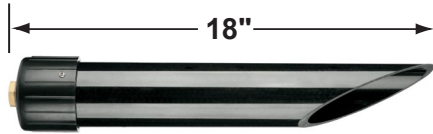

PRODUCT # : CL-745B-T-SI

•Path Lights

•Cast Brass

Mounting Pedestals

- CX-601-BK 1" PVC Mounting Pedestal, 1/2" NPT, **Black**
- CX-601-VG 1" PVC Mounting Pedestal, 1/2" NPT, **Verde Green**
- CX-603-BK 3" PVC Mounting Pedestal, 1/2" NPT Female Brass Hub on top, **Black**
- CX-603-VG 3" PVC Mounting Pedestal, 1/2" NPT Female Brass Hub on top, **Verde Green**

CX-603-BK

- CX-604-BK 1" PVC Adjustable Mounting Pedestal, 1/2" NPT, **Black**
- CX-621-BK 1" PVC Cap, 1/2" NPT, **Black**
- CX-621-VG 1" PVC Cap, 1/2" NPT, **Verde Green**
- CX-622-BK 2" PVC Cap, 1/2" NPT, **Black**
- CX-622-VG 2" PVC Cap, 1/2" NPT, **Verde Green**
- CX-624-BK 3" PVC Cap, 1/2" NPT Female Brass Hub, **Black**
- CX-624-VG 3" PVC Cap, 1/2" NPT Female Brass Hub, **Verde Green**