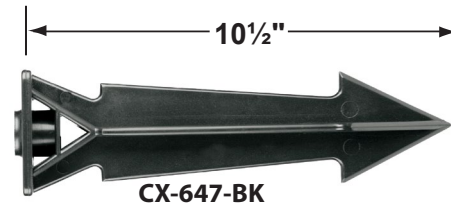

CX-647-BK

- CX-646-BK 8" ABS Spike, 1/2" NPT, **Black**
- CX-646-BR 8" ABS Spike, 1/2" NPT, **Natural Brass**
- CX-646-SS 8" ABS Spike, 1/2" NPT, **Stainless Steel**
- CX-647-BK 10.5" Heavy Duty ABS Spike, 1/2" NPT, **Black**

Mounting Risers

- CX-682B-AB 6" Brass Riser, 1/2" NPT Male/Female, **Antique Bronze**
- CX-683B-AB 12" Brass Riser, 1/2" NPT Male/Female, **Antique Bronze**
- CX-684B-AB 18" Brass Riser, 1/2" NPT Male/Female, **Antique Bronze**
- CX-685B-AB 24" Brass Riser, 1/2" NPT Male/Female, **Antique Bronze**