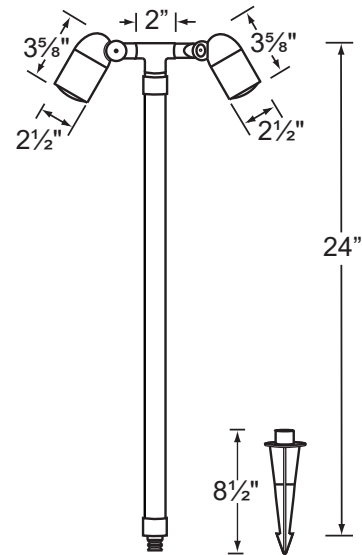

SPECIFICATION SHEET

PRODUCT # : CL-745B-T-AB

•Path Lights

• Solid Brass

Fixture Specifications:

Housing & Shroud: Corrosion resistant cast brass.

Stem: 24 inch solid brass pipe with 1/2" NPT on bottom. 18 inch, and 12 inch stems also available.

Finish: **AB- Antique Bronze.** Natural toning process. AB finish will vary due to artistic process. Also available in **SI- Silver Plated.**

Lens: Clear and heat resistant convex glass.

Socket: Top grade fixed ceramic bi-pin socket, with retension clip to securely hold lamp in place.

Lamp: Two 12V, MR-16, 50W max. Available in 2xLED (3.5W & 5W) or without lamps. See the Lamp Guide below for more information.

Gasket: Silicone double gasketed for water tight sealing.

Knuckle: Adjustable cast brass knuckle with thumb screw.

Wiring: Fixture is prewired with a 3-ft 18-2 SPT2-W direct burial cord. Wire connector available separately. Universal connector (**CX-839**) and silicone filled wire nut (**CX-854**) are available from Corona Lighting.

Mounting Spike: Standard injection molded spike with 1/2" NPT threaded female hub.

Electrical Notes: A remote 12V transformer is required. Options are available from Corona Lighting. Voltage range for LED lamps are 9V-17V. Some assembly needed. Proper grease/lubricant is suggested on threaded parts during installation.

Warranty: Limited lifetime warranty on fixture housing and stem against manufacturer's defects.

2x 3.5W & 5W

AVAILABLE LED LAMPS (Corona LED lamps have a five (5) year limited warranty against manufacturer's defects)

LAMP NUMBER	WATTS	BEAM		COLOR & TEMP.	RATED HOURS	HALOGEN EQUIVALENT
		SPREAD	LUMEN			
L-ED16-3W-SP	3.5	15° Spot	270	2700K	50,000	25 Watt
L-ED16-3W-FL	3.5	45° Flood	270	2700K	50,000	25 Watt
L-ED16-3W-WF	3.5	60° Wide Flood	270	2700K	50,000	25 Watt
L-ED16-5W-SP	5	15° Spot	350	2700K	50,000	40 Watt
L-ED16-5W-FL	5	45° Flood	350	2700K	50,000	40 Watt
L-ED16-5W-WF	5	60° Wide Flood	350	2700K	50,000	40 Watt
L-ED16-COB5W-SP	5	15° Spot	450	2700K	50,000	50 Watt
L-ED16-COB5W-FL	5	38° Flood	450	2700K	50,000	50 Watt
L-ED16-COB5W-WF	5	60° Wide Flood	450	2700K	50,000	50 Watt
L-ED16-COB5W-SP3K	5	15° Spot	470	3000K	50,000	50 Watt
L-ED16-COB5W-FL3K	5	38° Flood	470	3000K	50,000	50 Watt
L-ED16-COB5W-WF3K	5	60° Wide Flood	470	3000K	50,000	50 Watt

■ Single color MR-16 LED available in AMBER, BLUE, GREEN, PURPLE, RED and VIOLET

JOB INFORMATION

TYPE: _____ DATE: _____

JOB NAME & ADDRESS: _____

PRODUCT #: _____

TOTAL QUANTITY: _____

LAMP TYPE & WATTAGE: _____

TRANSFORMER: _____

CONTRACTOR: _____

SPECIFIER: _____

• When ordering LED lamp with a fixture your part number should follow the format below:

• **CL** - **product #** - **Length** - **lamp** - **wattage** - **lamp angle**
CL - 745B-T-AB - 18 - L-ED16 - 5W - FL

Example: CL-745B-T-AB-18-L-ED16-5W-FL

• Corona Lighting reserves the right to make any change and/or improvement to the design and construction of this fixture without further notification.