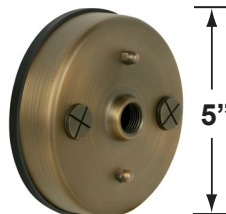

CX-718B-AB