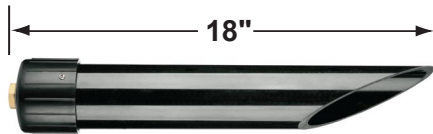

PRODUCT # : CL-745B-T-AB

•Path Lights

•Solid Brass

Mounting Pedestals

- CX-601-BK 1" PVC Mounting Pedestal, 1/2" NPT, **Black**
- CX-601-VG 1" PVC Mounting Pedestal, 1/2" NPT, **Verde Green**
- CX-603-BK 3" PVC Mounting Pedestal, 1/2" NPT Female Brass Hub on top, **Black**
- CX-603-VG 3" PVC Mounting Pedestal, 1/2" NPT Female Brass Hub on top, **Verde Green**

CX-603-BK

- CX-604-BK 1" PVC Adjustable Mounting Pedestal, 1/2" NPT, **Black**
- CX-621-BK 1" PVC Cap, 1/2" NPT, **Black**
- CX-621-VG 1" PVC Cap, 1/2" NPT, **Verde Green**
- CX-622-BK 2" PVC Cap, 1/2" NPT, **Black**
- CX-622-VG 2" PVC Cap, 1/2" NPT, **Verde Green**
- CX-624-BK 3" PVC Cap, 1/2" NPT Female Brass Hub, **Black**
- CX-624-VG 3" PVC Cap, 1/2" NPT Female Brass Hub, **Verde Green**

Mounting Canopies

- CX-705B-AB Brass Flat Canopy, 1/2" NPT, **Antique Bronze**
- CX-709B-AB Brass Raised Canopy, 1/2" NPT, **Antique Bronze**
- CX-718B-AB 5" Brass Canopy, 3-Hole 1/2" NPT, **Antique Bronze**