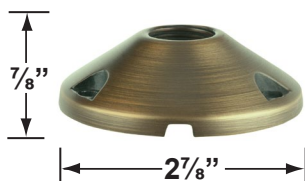

CX-705B-AB