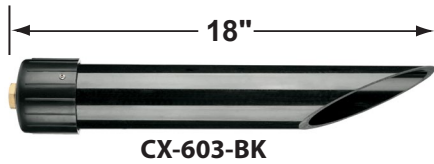

PRODUCT # : CL-745B-SI

•Path Lights

•Solid Brass

Mounting Pedestals

- CX-601-BK 1" PVC Mounting Pedestal, 1/2" NPT, **Black**
- CX-601-VG 1" PVC Mounting Pedestal, 1/2" NPT, **Verde Green**
- CX-603-BK 3" PVC Mounting Pedestal, 1/2" NPT Female Brass Hub on top, **Black**
- CX-603-VG 3" PVC Mounting Pedestal, 1/2" NPT Female Brass Hub on top, **Verde Green**