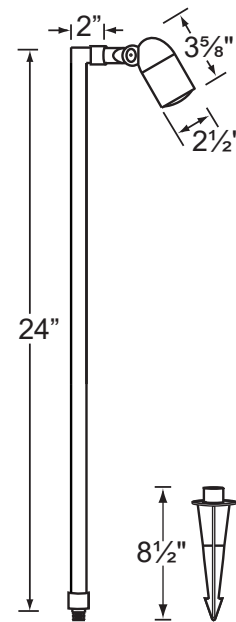

AVAILABLE LED LAMPS (Corona LED lamps have a five (5) year limited warranty against manufacturer's defects)

LAMP NUMBER	WATTS	BEAM		COLOR & TEMP.	RATED HOURS	HALOGEN EQUIVALENT
		SPREAD	LUMEN			
L-ED16-3W-SP	3.5	15° Spot	270	2700K	50,000	25 Watt
L-ED16-3W-FL	3.5	45° Flood	270	2700K	50,000	25 Watt
L-ED16-3W-WF	3.5	60° Wide Flood	270	2700K	50,000	25 Watt
L-ED16-5W-SP	5	15° Spot	350	2700K	50,000	40 Watt
L-ED16-5W-FL	5	45° Flood	350	2700K	50,000	40 Watt
L-ED16-5W-WF	5	60° Wide Flood	350	2700K	50,000	40 Watt
L-ED16-COB5W-SP	5	15° Spot	450	2700K	50,000	50 Watt
L-ED16-COB5W-FL	5	38° Flood	450	2700K	50,000	50 Watt
L-ED16-COB5W-WF	5	60° Wide Flood	450	2700K	50,000	50 Watt
L-ED16-COB5W-SP3K	5	15° Spot	470	3000K	50,000	50 Watt
L-ED16-COB5W-FL3K	5	38° Flood	470	3000K	50,000	50 Watt
L-ED16-COB5W-WF3K	5	60° Wide Flood	470	3000K	50,000	50 Watt

■ Single color MR-16 LED available in AMBER, BLUE, GREEN, PURPLE, RED and VIOLET

JOB INFORMATION

TYPE: _____ DATE: _____

JOB NAME & ADDRESS: _____

PRODUCT #: _____

TOTAL QUANTITY: _____

LAMP TYPE & WATTAGE: _____

TRANSFORMER: _____

CONTRACTOR: _____

SPECIFIER: _____

• When ordering LED lamp with a fixture your part number should follow the format below:

• CL - product # - lamp - wattage - lamp angle

CL - 745B-SI - L-ED16 - 5W - FL

Example: CL-745B-SI-L-ED16-5W-FL

• Corona Lighting reserves the right to make any change and/or improvement to the design and construction of this fixture without further notification.