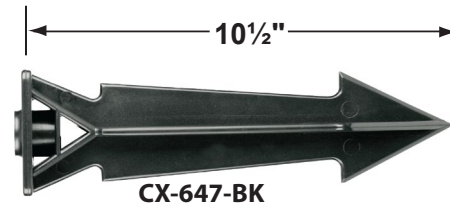

Ground Spikes

- CX-642-BK 8.5" ABS Spike, 1/2" NPT, **Black**
- CX-642-BZ 8.5" ABS Spike, 1/2" NPT, **Bronze**
- CX-643-BZ 8.5" ABS Spike, 1/2" NPT, **Bronze**