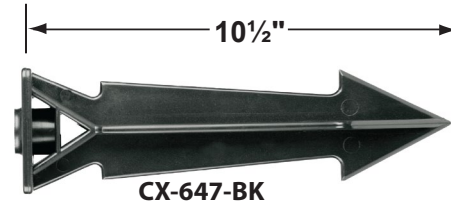

Ground Spikes

- CX-642-BK 8.5" ABS Spike, 1/2" NPT, **Black**
- CX-642-BZ 8.5" ABS Spike, 1/2" NPT, **Bronze**
- CX-643-BZ 8.5" ABS Spike, 1/2" NPT, **Bronze**