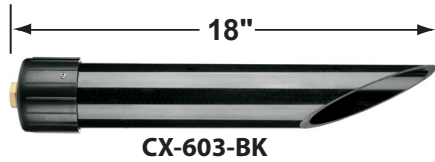

SPECIFICATION SHEET

PRODUCT # : CL-735B-T-SI

•Path Lights

•Cast Brass

Fixture Specifications:

Housing & Shroud: Corrosion Resistant Cast Brass.

Stem: 24" solid brass pipe with 1/2" NPT on bottom.

Finish: **SI- Silver Plated.** Natural toning process. Also available in **AB**, and **GM**.

ACCESSORIES SHEET

PRODUCT # : CL-735B-T-SI

•Path Lights

•Cast Brass

Mounting Pedestals

- CX-601-BK 1" PVC Mounting Pedestal, 1/2" NPT, **Black**
- CX-601-VG 1" PVC Mounting Pedestal, 1/2" NPT, **Verde Green**
- CX-603-BK 3" PVC Mounting Pedestal, 1/2" NPT Female Brass Hub on top, **Black**
- CX-603-VG 3" PVC Mounting Pedestal, 1/2" NPT Female Brass Hub on top, **Verde Green**