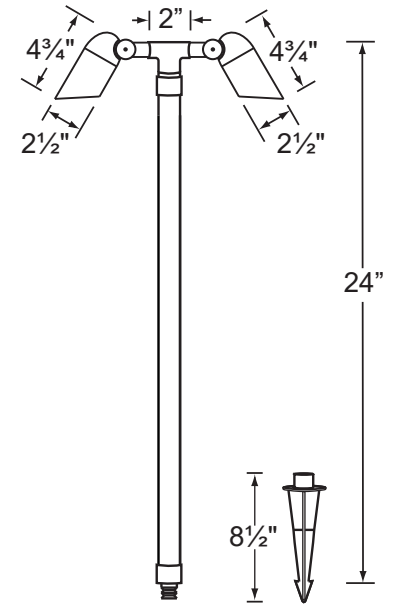

SPECIFICATION SHEET

PRODUCT # : CL-735B-T-SI

•Path Lights

•Cast Brass

Fixture Specifications:

Housing & Shroud: Corrosion Resistant Cast Brass.

Stem: 24" solid brass pipe with 1/2" NPT on bottom.

Finish: **SI- Silver Plated.** Natural toning process. Also available in **AB**, and **GM**.

Lens: Clear and heat resistant convex glass.

Socket: Top grade fixed ceramic bi-pin socket, with retention clip to securely hold lamp in place.

Lamps: Two 12V, MR-16, 50W max. Available in 2xLED (3.5W & 5W) or without lamp. See the Lamp Guide below for more information.

Gasket: Silicone double gasketed for water tight sealing

Wiring:

Fixture is prewired with a 3ft 18-2 SPT2-W direct burial cord. Wire connector sold separately. Universal connector (**CX-839**) and silicone filled wire nut (**CX-854**) are available from Corona Lighting.

Mounting Spike:

Standard injection molded spike with 1/2" NPT threaded female hub.

Electrical Notes:

A remote 12V transformer is required. Options are available from Corona Lighting. Voltage range for LED lamps are 9V-17V. Some assembly needed. Proper grease/lubricant is suggested on threaded parts during installation.

Warranty:

Limited lifetime warranty on fixture housing and stem against manufacturer's defects.

LED
2x 3.5W & 5W

AVAILABLE LED LAMPS (Corona LED lamps have a five (5) year limited warranty against manufacturer's defects)

LAMP NUMBER	WATTS	BEAM		COLOR & TEMP.	RATED HOURS	HALOGEN EQUIVALENT
		SPREAD	LUMEN			
L-ED16-3W-SP	3.5	15° Spot	270	2700K	50,000	25 Watt
L-ED16-3W-FL	3.5	45° Flood	270	2700K	50,000	25 Watt
L-ED16-3W-WF	3.5	60° Wide Flood	270	2700K	50,000	25 Watt
L-ED16-5W-SP	5	15° Spot	350	2700K	50,000	40 Watt
L-ED16-5W-FL	5	45° Flood	350	2700K	50,000	40 Watt
L-ED16-5W-WF	5	60° Wide Flood	350	2700K	50,000	40 Watt
L-ED16-COB5W-SP	5	15° Spot	450	2700K	50,000	50 Watt
L-ED16-COB5W-FL	5	38° Flood	450	2700K	50,000	50 Watt
L-ED16-COB5W-WF	5	60° Wide Flood	450	2700K	50,000	50 Watt
L-ED16-COB5W-SP3K	5	15° Spot	470	3000K	50,000	50 Watt
L-ED16-COB5W-FL3K	5	38° Flood	470	3000K	50,000	50 Watt
L-ED16-COB5W-WF3K	5	60° Wide Flood	470	3000K	50,000	50 Watt

■ Single color MR-16 LED available in AMBER, BLUE, GREEN, PURPLE, RED and VIOLET

• When ordering LED lamp with a fixture your part number should follow the format below:

• **CL** - **product #** - **lamp** - **wattage** - **lamp angle**
CL - 735B-T-SI - L-ED16 - 5W - FL

Example: CL-735B-T-SI-L-ED16-5W-FL

• Corona Lighting reserves the right to make any change and/or improvement to the design and construction of this fixture without further notification.

JOB INFORMATION

TYPE: DATE:

JOB NAME & ADDRESS:

PRODUCT #:

TOTAL QUANTITY:

LAMP TYPE & WATTAGE:

TRANSFORMER:

CONTRACTOR:

SPECIFIER: