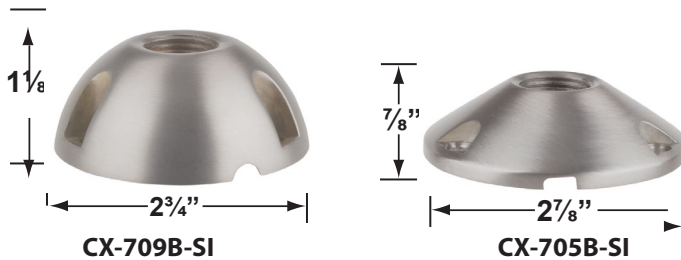

Mounting Canopies

- CX-705B-SI Brass Flat Canopy, 1/2" NPT, **Silver Plated**
- CX-709B-SI Brass Raised Canopy, 1/2" NPT, **Silver Plated**