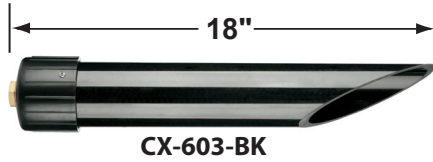

PRODUCT # : CL-735B-GM

•Path Lights

• Cast Brass

Mounting Pedestals

- CX-601-BK 1" PVC Mounting Pedestal, 1/2" NPT, **Black**
- CX-601-VG 1" PVC Mounting Pedestal, 1/2" NPT, **Verde Green**
- CX-603-BK 3" PVC Mounting Pedestal, 1/2" NPT Female Brass Hub on top, **Black**
- CX-603-VG 3" PVC Mounting Pedestal, 1/2" NPT Female Brass Hub on top, **Verde Green**