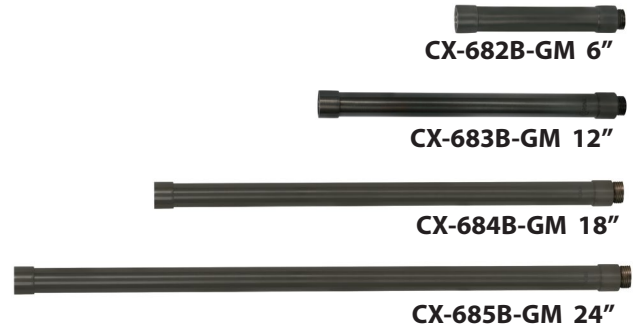

Mounting Canopies

- CX-705B-GM Brass Flat Canopy, 1/2" NPT, **Gun Metal**
- CX-709B-GM Brass Raised Canopy, 1/2" NPT, **Gun Metal**
- CX-718B-GM 5" Brass Canopy, 3-Hole 1/2" NPT, **Gun Metal**