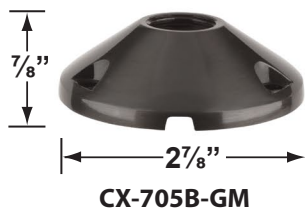

Mounting Canopies

- CX-705B-GM Brass Flat Canopy, 1/2" NPT, **Gun Metal**
- CX-709B-GM Brass Raised Canopy, 1/2" NPT, **Gun Metal**
- CX-718B-GM 5" Brass Canopy, 3-Hole 1/2" NPT, **Gun Metal**