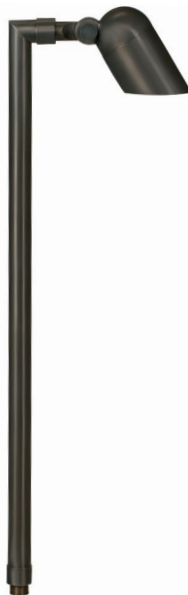

SPECIFICATION SHEET

PRODUCT # : CL-735B-GM

• Path Lights

• Cast Brass

Fixture Specifications:

Housing & Shroud: Corrosion Resistant Cast Brass.

Stem: 24" solid brass pipe with 1/2" NPT on bottom.
18" stem also available.

Finish: **GM- Gun Metal.** Natural toning process.
GM finish will vary due to artistic process.
Also available in **AB**, and **SI**.

Lens: Clear and heat resistant convex glass.

Socket: Top grade fixed ceramic bi-pin socket, with
retension clip to securely hold lamp in place.

Lamp: 12V, MR-16, 50W max.
Available in LED (3.5W & 5W) or without lamp.
See the Lamp Guide below for more information.

Gasket: Silicone double gasketed for water tight sealing

Knuckle: Adjustable cast brass knuckle with thumb screw.

Wiring: Fixture is prewired with a 3ft 18-2 SPT2-W direct
burial cord. Wire connector sold separately.
Universal connector (**CX-839**) and silicone filled
wire nut (**CX-854**) are available from Corona
Lighting.

Mounting Spike: Standard injection molded spike with 1/2" NPT
threaded female hub.

Electrical Notes: A remote 12V transformer is required. Options are
available from Corona Lighting.
Voltage range for LED lamps are 9V-17V.
Some assembly needed. Proper grease/lubricant
is suggested on threaded parts during installation.

Warranty: Limited lifetime warranty on fixture housing and
stem against manufacturer's defects.

3.5W and 5W