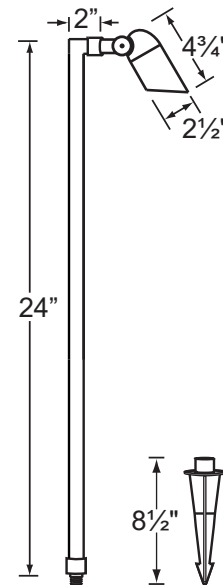

AVAILABLE LED LAMPS (Corona LED lamps have a five (5) year limited warranty against manufacturer's defects)

LAMP NUMBER	WATTS	BEAM		COLOR & TEMP.	RATED HOURS	HALOGEN EQUIVALENT
		SPREAD	LUMEN			
L-ED16-3W-SP	3.5	15° Spot	270	2700K	50,000	25 Watt
L-ED16-3W-FL	3.5	45° Flood	270	2700K	50,000	25 Watt
L-ED16-3W-WF	3.5	60° Wide Flood	270	2700K	50,000	25 Watt
L-ED16-5W-SP	5	15° Spot	350	2700K	50,000	40 Watt
L-ED16-5W-FL	5	45° Flood	350	2700K	50,000	40 Watt
L-ED16-5W-WF	5	60° Wide Flood	350	2700K	50,000	40 Watt
L-ED16-COB5W-SP	5	15° Spot	450	2700K	50,000	50 Watt
L-ED16-COB5W-FL	5	38° Flood	450	2700K	50,000	50 Watt
L-ED16-COB5W-WF	5	60° Wide Flood	450	2700K	50,000	50 Watt
L-ED16-COB5W-SP3K	5	15° Spot	470	3000K	50,000	50 Watt
L-ED16-COB5W-FL3K	5	38° Flood	470	3000K	50,000	50 Watt
L-ED16-COB5W-WF3K	5	60° Wide Flood	470	3000K	50,000	50 Watt

■ Single color MR-16 LED available in AMBER, BLUE, GREEN, PURPLE, RED and VIOLET

• When ordering LED lamp with a fixture your part number should follow the format below:

• **CL** - **product #** - **Length** - **lamp** - **wattage** - **lamp angle**
CL - 735B-GM - 12 - L-ED16 - 5W - FL

Example: CL-735B-GM-12-L-ED16-5W-FL

• Corona Lighting reserves the right to make any change and/or improvement to the design and construction of this fixture without further notification.

JOB INFORMATION

TYPE: DATE:

JOB NAME & ADDRESS:

PRODUCT #:

TOTAL QUANTITY:

LAMP TYPE & WATTAGE:

TRANSFORMER:

CONTRACTOR:

SPECIFIER: