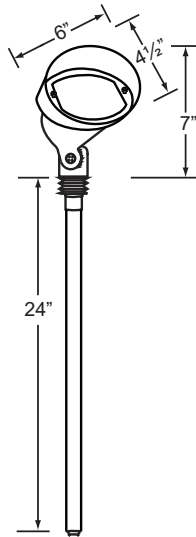

SPECIFICATION SHEET

PRODUCT # : CL-734B-GM

•Path Lights

• Cast Brass

Fixture Specifications:

Housing & Shroud: Corrosion resistant Cast Brass.
Stem: Solid brass pipe with 1/2" NPT on bottom.
Finish: **GM- Gun Metal.** Natural toning process. GM finish will vary due to artistic process. Also available in **AB- Antique Bronze**
Lens: Frosted and heat resistant tempered flat glass. Supplied with extra clear glass lens, linear glass lens, and honeycomb louver.
Socket: Top grade fixed ceramic bi-pin socket.
Lamp: 12V, MR-16, 50W max. Available in LED (3.5W & 5W) or without lamp. See the Lamp Guide below for more information.
Gasket: Silicone gasket for water tight sealing.

Knuckle: Adjustable cast brass knuckle with thumb screw.
Wiring: Fixture is prewired with a 3ft, 18-2 direct burial cord. Wire connector available separately. Universal connector (**CX-839**) and silicone filled wire nut (**CX-854**) are available from Corona Lighting.
Mounting Spike: Standard injection molded spike with 1/2" NPT threaded female hub.
Electrical Notes: A remote 12V transformer is required. Options are available from Corona Lighting. Voltage range for LED lamps are 9V-17V. Some assembly needed. Proper grease/lubricant is suggested on threaded parts during installation.
Warranty: Limited lifetime warranty on fixture housing and stem against manufacturer's defects.

3.5W and 5W

AVAILABLE LED LAMPS (Corona LED lamps have a five (5) year limited warranty against manufacturer's defects)