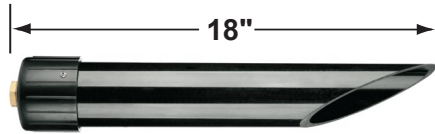

PRODUCT # : CL-734B-GM

•Path Lights

• Cast Brass

Mounting Pedestals

- CX-601-BK 1" PVC Mounting Pedestal, 1/2" NPT, **Black**
- CX-601-VG 1" PVC Mounting Pedestal, 1/2" NPT, **Verde Green**
- CX-603-BK 3" PVC Mounting Pedestal, 1/2" NPT Female Brass Hub on top, **Black**
- CX-603-VG 3" PVC Mounting Pedestal, 1/2" NPT Female Brass Hub on top, **Verde Green**