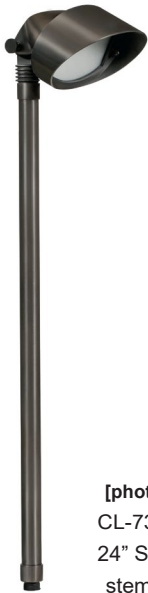

SPECIFICATION SHEET

PRODUCT # : CL-734B-GM

•Path Lights

• Cast Brass

Fixture Specifications:

Housing & Shroud: Corrosion resistant Cast Brass.
Stem: Solid brass pipe with 1/2" NPT on bottom.
Finish: **GM- Gun Metal.** Natural toning process. GM finish will vary due to artistic process. Also available in **AB- Antique Bronze**
Lens: Frosted and heat resistant tempered flat glass. Supplied with extra clear glass lens, linear glass lens, and honeycomb louver.
Socket: Top grade fixed ceramic bi-pin socket.
Lamp: 12V, MR-16, 50W max. Available in LED (3.5W & 5W) or without lamp. See the Lamp Guide below for more information.
Gasket: Silicone gasket for water tight sealing.

Knuckle: Adjustable cast brass knuckle with thumb screw.
Wiring: Fixture is prewired with a 3ft, 18-2 direct burial cord. Wire connector available separately. Universal connector (**CX-839**) and silicone filled wire nut (**CX-854**) are available from Corona Lighting.
Mounting Spike: Standard injection molded spike with 1/2" NPT threaded female hub.
Electrical Notes: A remote 12V transformer is required. Options are available from Corona Lighting. Voltage range for LED lamps are 9V-17V. Some assembly needed. Proper grease/lubricant is suggested on threaded parts during installation.
Warranty: Limited lifetime warranty on fixture housing and stem against manufacturer's defects.