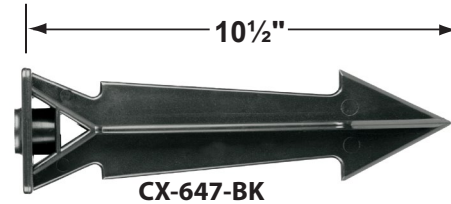

Ground Spikes

- CX-642-BK 8.5" ABS Spike, 1/2" NPT, **Black**
- CX-642-BZ 8.5" ABS Spike, 1/2" NPT, **Bronze**
- CX-643-BZ 8.5" ABS Spike, 1/2" NPT, **Bronze**