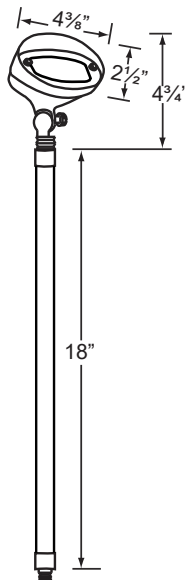

SPECIFICATION SHEET

PRODUCT # : CL-733B-AB

•Path Lights

•Cast Brass

Fixture Specifications:

Housing & Shroud: Corrosion resistant Cast Brass.

Stem: Solid brass pipe with 1/2" NPT on bottom.

Finish: **AB- Antique Bronze.** Natural toning process. AB finish will vary due to artistic process. Also available in **GM- Gun Metal**

Lens: Frosted and heat resistant tempered flat glass, supplied with extra clear and linear glass lenses.

Socket: Top grade fixed ceramic bi-pin socket.

Lamp: 12V T3, 35W max. Available in LED (2W & 2.5W) or without lamp. See the Lamp Guide below for more information.

Gasket: Silicone gasket for water tight sealing.

Knuckle: Adjustable cast brass knuckle with thumb screw.

Wiring: Fixture is prewired with a 3ft, 18-2 direct burial cord. Wire connector available separately. Universal connector (**CX-839**) and silicone filled wire nut (**CX-854**) are available from Corona Lighting.

Mounting Spike: Standard injection molded spike with 1/2" NPT threaded female hub.

Electrical Notes: A remote 12V transformer is required. Options are available from Corona Lighting. Voltage range for LED lamps are 8V-21V. Some assembly needed. Proper grease/lubricant is suggested on threaded parts during installation.

Warranty: Limited lifetime warranty on fixture housing and stem against manufacturer's defects.

2W and 2.5W

Stem
option

AVAILABLE LED LAMPS (Corona LED lamps have a five (5) year limited warranty against manufacturer's defects)

LAMP NUMBER	WATTS	BEAM		COLOR & TEMP.	RATED HOURS	HALOGEN EQUIVALENT
		SPREAD	LUMEN			
L-EDT3-2W	2	360°	200	2700K	25,000	20 Watt
L-EDT3-2.5W	2.5	180°	240	2700K	25,000	35 Watt
L-EDT3-2W-3K	2	360°	210	3000K	25,000	20 Watt
L-EDT3-2.5W-3K	2.5	180°	250	3000K	25,000	35 Watt
L-EDT3-AM*	2	360°	170	2000K	25,000	20 Watt