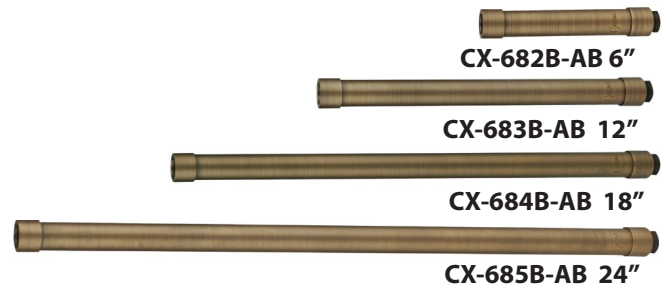

Mounting Canopies

- CX-705B-AB Brass Flat Canopy, ½" NPT, **Antique Bronze**
- CX-709B-AB Brass Raised Canopy, ½" NPT, **Antique Bronze**
- CX-718B-AB 5" Brass Canopy, 3-Hole ½" NPT, **Antique Bronze**

Ground Spikes

- CX-642-BK 8.5" ABS Spike, ½" NPT, **Black**
- CX-642-BZ 8.5" ABS Spike, ½" NPT, **Bronze**
- CX-643-BZ 8.5" ABS Spike, ½" NPT, **Bronze**

- CX-646-BK 8" ABS Spike, ½" NPT, **Black**
- CX-646-BR 8" ABS Spike, ½" NPT, **Natural Brass**
- CX-646-SS 8" ABS Spike, ½" NPT, **Stainless Steel**
- CX-647-BK 10.5" Heavy Duty ABS Spike, ½" NPT, **Black**

Mounting Risers

- CX-682B-AB 6" Brass Riser, ½" NPT Male/Female, **Antique Bronze**
- CX-683B-AB 12" Brass Riser, ½" NPT Male/Female, **Antique Bronze**
- CX-684B-AB 18" Brass Riser, ½" NPT Male/Female, **Antique Bronze**
- CX-685B-AB 24" Brass Riser, ½" NPT Male/Female, **Antique Bronze**

Cable Connectors

- CX-854 Direct Burial Silicone Filled Wire Nut, **Tan**
- CX-858 Speedy Cable Connector, Supply Cable up to 10-2, **Black**
- CX-839 Universal cable connector, Supply cable up to 8-2, one/Pack **Black**