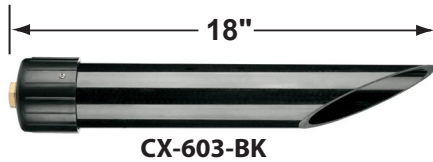

PRODUCT # : CL-733B-AB

•Path Lights

• Cast Brass

Mounting Pedestals

- CX-601-BK 1" PVC Mounting Pedestal, ½" NPT, **Black**
- CX-601-VG 1" PVC Mounting Pedestal, ½" NPT, **Verde Green**
- CX-603-BK 3" PVC Mounting Pedestal, ½" NPT Female Brass Hub on top, **Black**
- CX-603-VG 3" PVC Mounting Pedestal, ½" NPT Female Brass Hub on top, **Verde Green**