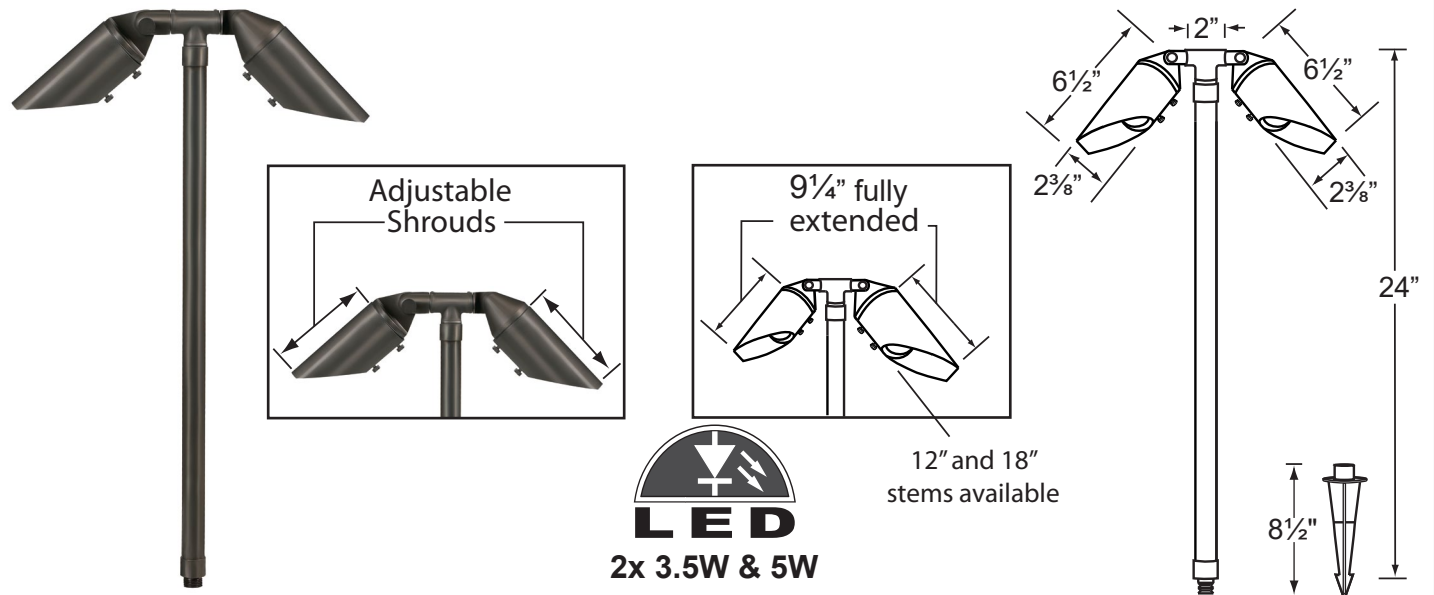

PRODUCT # : CL-732B-T-GM

•Path Lights

•Cast Brass

Fixture Specifications:

Housing & Shroud: Corrosion Resistant Cast Brass. shrouds are adjustable and extendable.

Stem: 24 inch solid brass pipe with 1/2" NPT on bottom . 18 Inch and 12 inch stems are also available.

Finish: **GM- Gun Metal.** Natural toning process. GM finish will vary due to artistic process. Also available in **AB- Antique Bronze**

Lens: Clear and heat resistant tempered flat glass.

Socket: Top grade fixed ceramic bi-pin socket, with lamp retention clip to securely hold lamp in place.

Lamps: Two 12V, MR-16, 50W max. Available in 2xLED (3.5W & 5W) or without lamps. See the Lamp Guide below for more information.

Gasket: Silicone gasket for water tight sealing.

Knuckle: Adjustable cast brass knuckle with thumb screw

Wiring: Fixture is prewired with a 3ft, 18-2 direct burial cord. Wire connector available separately. Universal connector (**CX-839**) and silicone filled wire nut (**CX-854**) are available from Corona Lighting.

Mounting Spike: Standard injection molded spike with 1/2" NPT threaded female hub.

Electrical Notes: A remote 12V transformer is required. Options are available from Corona Lighting. Voltage range for LED lamps are 9V-17V. Some assembly needed. Proper grease/lubricant is suggested on threaded parts during installation

Warranty: Limited lifetime warranty on fixture housing and stem against manufacturer's defects.

AVAILABLE LED LAMPS (Corona LED lamps have a five (5) year limited warranty against manufacturer's defects)

LAMP NUMBER	WATTS	BEAM		COLOR & TEMP.	RATED HOURS	HALOGEN EQUIVALENT
		SPREAD	LUMEN			
L-ED16-3W-SP	3.5	15° Spot	270	2700K	50,000	25 Watt
L-ED16-3W-FL	3.5	45° Flood	270	2700K	50,000	25 Watt
L-ED16-3W-WF	3.5	60° Wide Flood	270	2700K	50,000	25 Watt
L-ED16-5W-SP	5	15° Spot	350	2700K	50,000	40 Watt
L-ED16-5W-FL	5	45° Flood	350	2700K	50,000	40 Watt
L-ED16-5W-WF	5	60° Wide Flood	350	2700K	50,000	40 Watt
L-ED16-COB5W-SP	5	15° Spot	450	2700K	50,000	50 Watt
L-ED16-COB5W-FL	5	38° Flood	450	2700K	50,000	50 Watt
L-ED16-COB5W-WF	5	60° Wide Flood	450	2700K	50,000	50 Watt
L-ED16-COB5W-SP3K	5	15° Spot	470	3000K	50,000	50 Watt
L-ED16-COB5W-FL3K	5	38° Flood	470	3000K	50,000	50 Watt
L-ED16-COB5W-WF3K	5	60° Wide Flood	470	3000K	50,000	50 Watt

■ Single color MR-16 LED available in AMBER, BLUE, GREEN, PURPLE, RED and VIOLET

• When ordering LED lamp with a fixture your part number should follow the format below:

• **CL** - **product #** - **Length** - **lamp** - **wattage** - **lamp angle**
CL - 732B-T-GM - 18 - L-ED16 - 5W - FL

Example: CL-732B-T-GM-18-L-ED16-5W-FL

• Corona Lighting reserves the right to make any change and/or improvement to the design and construction of this fixture without further notification.

JOB INFORMATION

TYPE: DATE:

JOB NAME & ADDRESS:

PRODUCT #:

TOTAL QUANTITY:

LAMP TYPE & WATTAGE:

TRANSFORMER:

CONTRACTOR:

SPECIFIER: