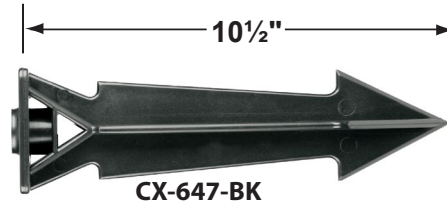

Ground Spikes

- CX-642-BK 8.5" ABS Spike, 1/2" NPT, **Black**
- CX-642-BZ 8.5" ABS Spike, 1/2" NPT, **Bronze**
- CX-643-BZ 8.5" ABS Spike, 1/2" NPT, **Bronze**

- CX-646-BK 8" ABS Spike, 1/2" NPT, **Black**
- CX-646-BR 8" ABS Spike, 1/2" NPT, **Natural Brass**
- CX-646-SS 8" ABS Spike, 1/2" NPT, **Stainless Steel**
- CX-647-BK 10.5" Heavy Duty ABS Spike, 1/2" NPT, **Black**

Mounting Risers

- CX-682B-GM 6" Brass Riser, 1/2 NPT Male/Female, **Gun Metal**
- CX-683B-GM 12" Brass Riser, 1/2 NPT Male/Female, **Gun Metal**
- CX-684B-GM 18" Brass Riser, 1/2 NPT Male/Female, **Gun Metal**
- CX-685B-GM 24" Brass Riser, 1/2 NPT Male/Female, **Gun Metal**

Mounting Canopies

- CX-705B-GM Brass Flat Canopy, 1/2 NPT, **Gun Metal**
- CX-709B-GM Brass Raised Canopy, 1/2 NPT, **Gun Metal**
- CX-718B-GM 5" Brass Canopy, 3-Hole 1/2 NPT, **Gun Metal**