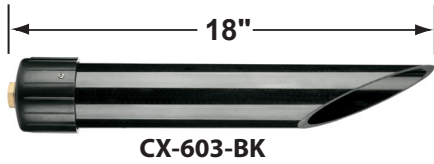

PRODUCT # : CL-732B-T-GM

•Path Lights

• Cast Brass

Mounting Pedestals

- CX-601-BK 1" PVC Mounting Pedestal, 1/2" NPT, **Black**
- CX-601-VG 1" PVC Mounting Pedestal, 1/2" NPT, **Verde Green**
- CX-603-BK 3" PVC Mounting Pedestal, 1/2" NPT Female Brass Hub on top, **Black**
- CX-603-VG 3" PVC Mounting Pedestal, 1/2" NPT Female Brass Hub on top, **Verde Green**