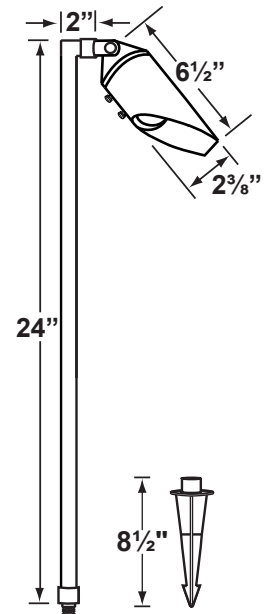

SPECIFICATION SHEET

PRODUCT # : CL-732B-GM

•Path Lights

•Cast Brass

Fixture Specifications:

Housing & Shroud: Corrosion Resistant Cast Brass. shroud is adjustable and extendable.

Stem: 24" solid brass pipe with 1/2 in NPT on bottom. 18" stem also available.

Finish: **GM- Gun Metal.** Natural toning process. GM finish will vary due to artistic process. Also available in **AB- Antique Bronze**

Lens: Clear and heat resistant tempered flat glass.

Socket: Top grade fixed ceramic bi-pin socket, with lamp retention clip to securely hold lamp in place.

Lamp: 12V, MR-16, 50W max. Available in LED (3.5W & 5W) or without lamp. See the Lamp Guide below for more information.

Gasket: Silicone gasket for water tight sealing.

Knuckle: Adjustable cast brass knuckle with thumb screw

Wiring: Fixture is prewired with a 3ft, 18-2 direct burial cord. Wire connector available separately. Universal connector (**CX-839**) and silicone filled wire nut (**CX-854**) are available from Corona Lighting.

Mounting Spike: Standard injection molded spike with 1/2" NPT threaded female hub.

Electrical Notes: A remote 12V transformer is required. Options are available from Corona Lighting. Voltage range for LED lamps are 9V-17V. Some assembly needed. Proper grease/lubricant is suggested on threaded parts during installation.

Warranty: Limited lifetime warranty on fixture housing and stem against manufacturer's defects.

3.5W and 5W

AVAILABLE LED LAMPS (Corona LED lamps have a five (5) year limited warranty against manufacturer's defects)

LAMP NUMBER	WATTS	BEAM		COLOR & TEMP.	RATED HOURS	HALOGEN EQUIVALENT
		SPREAD	LUMEN			
L-ED16-3W-SP	3.5	15° Spot	270	2700K	50,000	25 Watt
L-ED16-3W-FL	3.5	45° Flood	270	2700K	50,000	25 Watt
L-ED16-3W-WF	3.5	60° Wide Flood	270	2700K	50,000	25 Watt
L-ED16-5W-SP	5	15° Spot	350	2700K	50,000	40 Watt
L-ED16-5W-FL	5	45° Flood	350	2700K	50,000	40 Watt
L-ED16-5W-WF	5	60° Wide Flood	350	2700K	50,000	40 Watt
L-ED16-COB5W-SP	5	15° Spot	450	2700K	50,000	50 Watt
L-ED16-COB5W-FL	5	38° Flood	450	2700K	50,000	50 Watt
L-ED16-COB5W-WF	5	60° Wide Flood	450	2700K	50,000	50 Watt
L-ED16-COB5W-SP3K	5	15° Spot	470	3000K	50,000	50 Watt
L-ED16-COB5W-FL3K	5	38° Flood	470	3000K	50,000	50 Watt
L-ED16-COB5W-WF3K	5	60° Wide Flood	470	3000K	50,000	50 Watt

■ Single color MR-16 LED available in AMBER, BLUE, GREEN, PURPLE, RED and VIOLET

JOB INFORMATION

TYPE: DATE:

JOB NAME & ADDRESS:

PRODUCT #:

TOTAL QUANTITY:

LAMP TYPE & WATTAGE:

TRANSFORMER:

CONTRACTOR:

SPECIFIER:

• When ordering LED lamp with a fixture your part number should follow the format below:

• CL - product # - Length - lamp - wattage - lamp angle

CL - 732B-GM - 18 - L-ED16 - 5W - FL

Example: CL-732B-GM-18-L-ED16-5W-FL

• Corona Lighting reserves the right to make any change and/or improvement to the design and construction of this fixture without further notification.