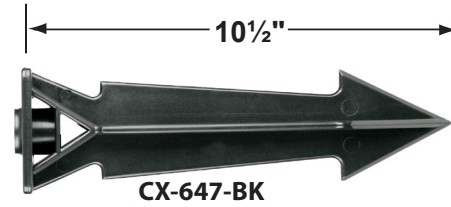

Ground Spikes

- CX-642-BK 8.5" ABS Spike, 1/2" NPT, **Black**
- CX-642-BZ 8.5" ABS Spike, 1/2" NPT, **Bronze**
- CX-643-BZ 8.5" ABS Spike, 1/2" NPT, **Bronze**