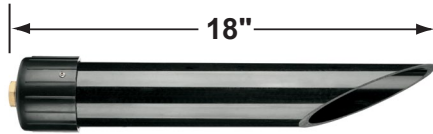

PRODUCT # : CL-732B-GM

•Path Lights

•Cast Brass

Mounting Pedestals

- CX-601-BK 1" PVC Mounting Pedestal, 1/2" NPT, **Black**
- CX-601-VG 1" PVC Mounting Pedestal, 1/2" NPT, **Verde Green**
- CX-603-BK 3" PVC Mounting Pedestal, 1/2" NPT Female Brass Hub on top, **Black**
- CX-603-VG 3" PVC Mounting Pedestal, 1/2" NPT Female Brass Hub on top, **Verde Green**

- CX-604-BK 1" PVC Adjustable Mounting Pedestal, 1/2" NPT, **Black**
- CX-621-BK 1" PVC Cap, 1/2" NPT, **Black**
- CX-621-VG 1" PVC Cap, 1/2" NPT, **Verde Green**
- CX-622-BK 2" PVC Cap, 1/2" NPT, **Black**
- CX-622-VG 2" PVC Cap, 1/2" NPT, **Verde Green**
- CX-624-BK 3" PVC Cap, 1/2" NPT Female Brass Hub, **Black**
- CX-624-VG 3" PVC Cap, 1/2" NPT Female Brass Hub, **Verde Green**

Mounting Canopies

- CX-705B-GM Brass Flat Canopy, 1/2" NPT, **Gun Metal**
- CX-709B-GM Brass Raised Canopy, 1/2" NPT, **Gun Metal**
- CX-718B-GM 5" Brass Canopy, 3-Hole 1/2" NPT, **Gun Metal**