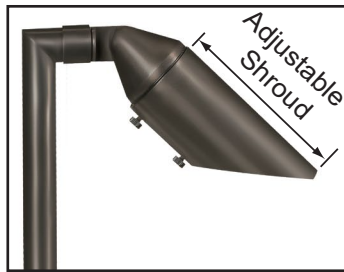

SPECIFICATION SHEET

PRODUCT # : CL-732B-GM

•Path Lights

•Cast Brass

Fixture Specifications:

Housing & Shroud: Corrosion Resistant Cast Brass. shroud is adjustable and extendable.

Stem: 24" solid brass pipe with 1/2 in NPT on bottom. 18" stem also available.

Finish: **GM- Gun Metal.** Natural toning process. GM finish will vary due to artistic process. Also available in **AB- Antique Bronze**

Lens: Clear and heat resistant tempered flat glass.

Socket: Top grade fixed ceramic bi-pin socket, with lamp retention clip to securely hold lamp in place.

Lamp: 12V, MR-16, 50W max. Available in LED (3.5W & 5W) or without lamp. See the Lamp Guide below for more information.

Gasket: Silicone gasket for water tight sealing.

Knuckle: Adjustable cast brass knuckle with thumb screw

Wiring: Fixture is prewired with a 3ft, 18-2 direct burial cord. Wire connector available separately. Universal connector (**CX-839**) and silicone filled wire nut (**CX-854**) are available from Corona Lighting.

Mounting Spike: Standard injection molded spike with 1/2" NPT threaded female hub.

Electrical Notes: A remote 12V transformer is required. Options are available from Corona Lighting. Voltage range for LED lamps are 9V-17V. Some assembly needed. Proper grease/lubricant is suggested on threaded parts during installation.

Warranty: Limited lifetime warranty on fixture housing and stem against manufacturer's defects.

3.5W and 5W

AVAILABLE LED LAMPS (Corona LED lamps have a five (5) year limited warranty against manufacturer's defects)

LAMP NUMBER	WATTS	BEAM		COLOR & TEMP.	RATED HOURS	HALOGEN EQUIVALENT
		SPREAD	LUMEN			
L-ED16-3W-SP	3.5	15° Spot	270	2700K	50,000	25 Watt
L-ED16-3W-FL	3.5	45° Flood	270	2700K	50,000	25 Watt
L-ED16-3W-WF	3.5	60° Wide Flood	270	2700K	50,000	25 Watt
L-ED16-5W-SP	5	15° Spot	350	2700K	50,000	40 Watt
L-ED16-5W-FL	5	45° Flood	350	2700K	50,000	40 Watt
L-ED16-5W-WF	5	60° Wide Flood	350	2700K	50,000	40 Watt
L-ED16-COB5W-SP	5	15° Spot	450	2700K	50,000	50 Watt
L-ED16-COB5W-FL	5	38° Flood	450	2700K	50,000	50 Watt
L-ED16-COB5W-WF	5	60° Wide Flood	450	2700K	50,000	50 Watt
L-ED16-COB5W-SP3K	5	15° Spot	470	3000K	50,000	50 Watt
L-ED16-COB5W-FL3K	5	38° Flood	470	3000K	50,000	50 Watt
L-ED16-COB5W-WF3K	5	60° Wide Flood	470	3000K	50,000	50 Watt

■ Single color MR-16 LED available in AMBER, BLUE, GREEN, PURPLE, RED and VIOLET

JOB INFORMATION

TYPE: DATE:

JOB NAME & ADDRESS:

PRODUCT #:

TOTAL QUANTITY:

LAMP TYPE & WATTAGE:

TRANSFORMER:

CONTRACTOR:

SPECIFIER:

• When ordering LED lamp with a fixture your part number should follow the format below:

• CL - product # - Length - lamp - wattage - lamp angle

CL - 732B-GM - 18 - L-ED16 - 5W - FL

Example: CL-732B-GM-18-L-ED16-5W-FL

• Corona Lighting reserves the right to make any change and/or improvement to the design and construction of this fixture without further notification.