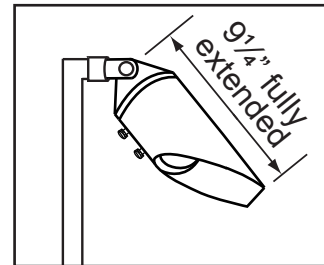

SPECIFICATION SHEET

PRODUCT # : CL-732B-GM

•Path Lights

•Cast Brass

Fixture Specifications:

Housing & Shroud: Corrosion Resistant Cast Brass. shroud is adjustable and extendable.

Stem: 24" solid brass pipe with 1/2 in NPT on bottom. 18" stem also available.

Finish: **GM- Gun Metal.** Natural toning process. GM finish will vary due to artistic process. Also available in **AB- Antique Bronze**

Lens: Clear and heat resistant tempered flat glass.

Socket: Top grade fixed ceramic bi-pin socket, with lamp retention clip to securely hold lamp in place.

Lamp: 12V, MR-16, 50W max. Available in LED (3.5W & 5W) or without lamp. See the Lamp Guide below for more information.

Gasket: Silicone gasket for water tight sealing.

Knuckle: Adjustable cast brass knuckle with thumb screw

Wiring: Fixture is prewired with a 3ft, 18-2 direct burial cord. Wire connector available separately. Universal connector (**CX-839**) and silicone filled wire nut (**CX-854**) are available from Corona Lighting.

Mounting Spike: Standard injection molded spike with 1/2" NPT threaded female hub.

Electrical Notes: A remote 12V transformer is required. Options are available from Corona Lighting. Voltage range for LED lamps are 9V-17V. Some assembly needed. Proper grease/lubricant is suggested on threaded parts during installation.

Warranty: Limited lifetime warranty on fixture housing and stem against manufacturer's defects.

3.5W and 5W

AVAILABLE LED LAMPS (Corona LED lamps have a five (5) year limited warranty against manufacturer's defects)

LAMP NUMBER	WATTS	BEAM		COLOR & TEMP.	RATED HOURS	HALOGEN EQUIVALENT
		SPREAD	LUMEN			
L-ED16-3W-SP	3.5	15° Spot	270	2700K	50,000	25 Watt
L-ED16-3W-FL	3.5	45° Flood	270	2700K	50,000	25 Watt
L-ED16-3W-WF	3.5	60° Wide Flood	270	2700K	50,000	25 Watt
L-ED16-5W-SP	5	15° Spot	350	2700K	50,000	40 Watt
L-ED16-5W-FL	5	45° Flood	350	2700K	50,000	40 Watt
L-ED16-5W-WF	5	60° Wide Flood	350	2700K	50,000	40 Watt
L-ED16-COB5W-SP	5	15° Spot	450	2700K	50,000	50 Watt
L-ED16-COB5W-FL	5	38° Flood	450	2700K	50,000	50 Watt
L-ED16-COB5W-WF	5	60° Wide Flood	450	2700K	50,000	50 Watt
L-ED16-COB5W-SP3K	5	15° Spot	470	3000K	50,000	50 Watt
L-ED16-COB5W-FL3K	5	38° Flood	470	3000K	50,000	50 Watt
L-ED16-COB5W-WF3K	5	60° Wide Flood	470	3000K	50,000	50 Watt

■ Single color MR-16 LED available in AMBER, BLUE, GREEN, PURPLE, RED and VIOLET

JOB INFORMATION

TYPE: DATE:

JOB NAME & ADDRESS:

PRODUCT #:

TOTAL QUANTITY:

LAMP TYPE & WATTAGE:

TRANSFORMER:

CONTRACTOR:

SPECIFIER:

• When ordering LED lamp with a fixture your part number should follow the format below:

• CL - product # - Length - lamp - wattage - lamp angle

CL - 732B-GM - 18 - L-ED16 - 5W - FL

Example: CL-732B-GM-18-L-ED16-5W-FL

• Corona Lighting reserves the right to make any change and/or improvement to the design and construction of this fixture without further notification.