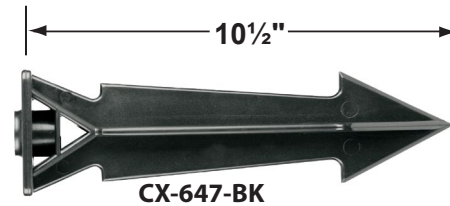

Ground Spikes

- CX-642-BK 8.5" ABS Spike, ½" NPT, **Black**
- CX-642-BZ 8.5" ABS Spike, ½" NPT, **Bronze**
- CX-643-BZ 8.5" ABS Spike, ½" NPT, **Bronze**