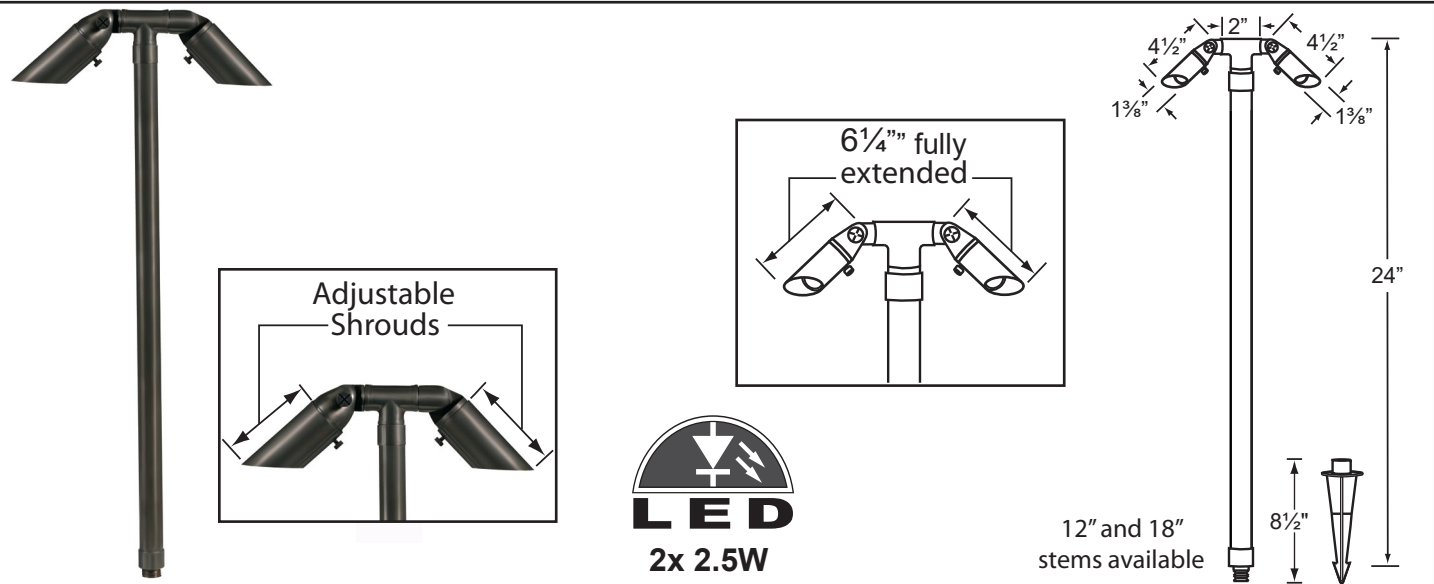

SPECIFICATION SHEET

PRODUCT # : CL-731B-T-GM

•Path Lights

•Cast Brass

Fixture Specifications:

Housing & Shroud: Corrosion resistant cast brass, shrouds are adjustable and extendable.

Stem: 24 inch solid brass pipe with 1/2" NPT on bottom. 18 inch and 12 inch stems are also available.

Finish: **GM- Gun Metal.** Natural toning process. GM finish will vary due to artistic process. Also available in **AB- Antique Bronze**

Lens: Clear and heat resistant flat glass.

Socket: Top grade fixed ceramic bi-pin socket, with lamp retention clip to securely hold lamp in place.

Lamps: Two 12V MR-11, 35W max. Available in 2.5W 2xLED or without lamps. See lamp guide below for more information.

Gasket: Silicone gasket for water tight sealing

Knuckle: Adjustable cast brass knuckle with thumb screw

Wiring: Fixture is prewired with a 3ft 18-2 direct burial cord. Wire connector sold separately. Universal connector (**CX-839**) and silicone filled wire nut (**CX-854**) are available from Corona Lighting.

Mounting Spike: Standard injection molded spike with 1/2" NPT threaded female hub.

Electrical Notes: A remote 12V transformer is required. Options are available from Corona Lighting. Voltage range for LED lamps are 9V-17V. Some assembly needed. Proper grease/lubricant is suggested on threaded parts during installation.

Warranty: Limited lifetime warranty on fixture housing and stem against manufacturer's defects.

AVAILABLE LED LAMPS (Corona LED lamps have a five (5) year limited warranty against manufacturer's defects)

LAMP NUMBER	WATTS	BEAM		COLOR & TEMP.	RATED HOURS	HALOGEN EQUIVALENT
		SPREAD	LUMEN			
L-ED11-2.5W	2.5	38° FL	180	2700K	50,000	20 Watt

JOB INFORMATION

TYPE: DATE:

JOB NAME & ADDRESS:

PRODUCT #:

TOTAL QUANTITY:

LAMP TYPE & WATTAGE:

TRANSFORMER:

CONTRACTOR:

SPECIFIER:

• When ordering a halogen or xenon lamp add lamp number to the product number. If you are ordering LED lamps you should follow the format below:

• **CL** - **product #** - **Length** - **lamp** - **wattage**
CL - 731B-T-GM - 18 - L-ED11 - 2.5W

Example: CL-731B-T-GM-18-L-ED11-2.5W

• Corona Lighting reserves the right to make any change and/or improvement to the design and construction of this fixture without further notification.