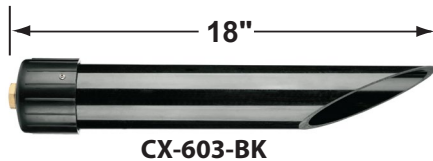

ACCESSORIES SHEET

PRODUCT # : CL-731B-T-GM

•Path Lights

• Cast Brass

Mounting Pedestals

- CX-601-BK 1" PVC Mounting Pedestal, ½" NPT, **Black**
- CX-601-VG 1" PVC Mounting Pedestal, ½" NPT, **Verde Green**
- CX-603-BK 3" PVC Mounting Pedestal, ½" NPT Female Brass Hub on top, **Black**
- CX-603-VG 3" PVC Mounting Pedestal, ½" NPT Female Brass Hub on top, **Verde Green**