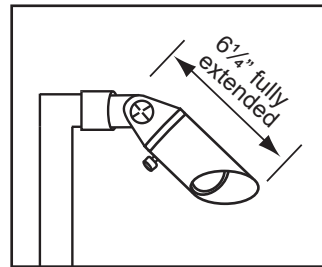

AVAILABLE LED LAMPS (Corona LED lamps have a five (5) year limited warranty against manufacturer's defects)

LAMP NUMBER	WATTS	BEAM		COLOR & TEMP.	RATED HOURS	HALOGEN EQUIVALENT
		SPREAD	LUMEN			
L-ED11-2.5W	2.5	38° FL	180	2700K	50,000	20 Watt

JOB INFORMATION

TYPE: _____ DATE: _____

JOB NAME & ADDRESS: _____

PRODUCT #:

TOTAL QUANTITY:

LAMP TYPE & WATTAGE:

TRANSFORMER:

CONTRACTOR:

SPECIFIER:

• When ordering a halogen or xenon lamp add lamp number to the product number. If you are ordering LED lamps you should follow the format below:

• **CL** - **product #** - **Length** - **lamp** - **wattage**
CL - 731B-AB - 18 - L-ED11 - 2.5W

Example: CL-731B-AB-18-L-ED11-2.5W

• Corona Lighting reserves the right to make any change and/or improvement to the design and construction of this fixture without further notification.