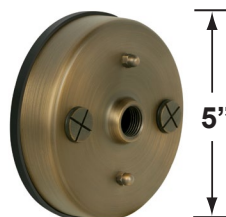

CX-718B-AB