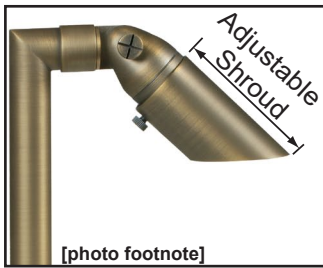

SPECIFICATION SHEET

PRODUCT # : CL-731B-AB

•Path Lights

• Cast Brass

Fixture Specifications:

Housing & Shroud: Corrosion resistant cast brass, shroud is adjustable and extendable.

Stem: 24" solid brass pipe with 1/2" NPT on bottom. 18" stem also available.

Finish: **AB- Antique Bronze.** Natural toning process. AB finish will vary due to artistic process. Also available in **GM- Gun Metal**

Lens: Clear and heat resistant flat glass.

Socket: Top grade fixed ceramic bi-pin socket, with lamp retension clip to securely hold lamp in place.

Lamp: 12V MR-11, 35W max. Available in 2.5W LED or without lamp. See lamp guide below for more information.

Gasket: Silicone gasket for water tight sealing

Knuckle: Adjustable cast brass knuckle with thumb screw

Wiring: Fixture is prewired with a 3ft 18-2 direct burial cord. Wire connector sold separately. Universal connector (**CX-839**) and silicone filled wire nut (**CX-854**) are available from Corona Lighting.

Mounting Spike: Standard injection molded spike with 1/2" NPT threaded female hub.

Electrical Notes: A remote 12V transformer is required. Options are available from Corona Lighting. Voltage range for LED lamps are 9V-17V. Some assembly needed. Proper grease/lubricant is suggested on threaded parts during installation.

Warranty: Limited lifetime warranty on fixture housing and stem against manufacturer's defects.

[photo footnote]