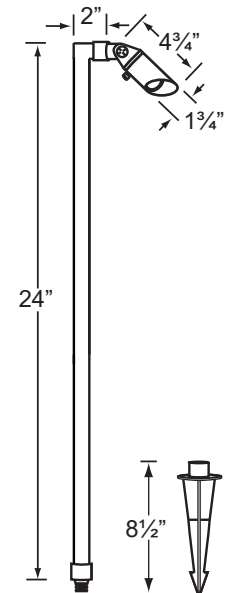

AVAILABLE LED LAMPS (Corona LED lamps have a five (5) year limited warranty against manufacturer's defects)

LAMP NUMBER	WATTS	BEAM		COLOR & TEMP.	RATED HOURS	HALOGEN EQUIVALENT
		SPREAD	LUMEN			
L-ED11-2.5W	2.5	38° FL	180	2700K	50,000	20 Watt

JOB INFORMATION

TYPE: _____ DATE: _____

JOB NAME & ADDRESS: _____

PRODUCT #:

TOTAL QUANTITY:

LAMP TYPE & WATTAGE:

TRANSFORMER:

CONTRACTOR:

SPECIFIER:

• When ordering a halogen or xenon lamp add lamp number to the product number. If you are ordering LED lamps you should follow the format below:

• **CL** - **product #** - **Length** - **lamp** - **wattage**
CL - 731B-AB - 18 - L-ED11 - 2.5W

Example: CL-731B-AB-18-L-ED11-2.5W

• Corona Lighting reserves the right to make any change and/or improvement to the design and construction of this fixture without further notification.