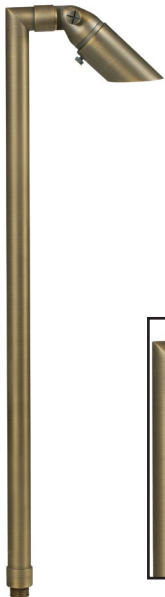

SPECIFICATION SHEET

PRODUCT # : CL-731B-AB

•Path Lights

• Cast Brass

Fixture Specifications:

Housing & Shroud: Corrosion resistant cast brass, shroud is adjustable and extendable.

Stem: 24" solid brass pipe with 1/2" NPT on bottom. 18" stem also available.

Finish: **AB- Antique Bronze.** Natural toning process. AB finish will vary due to artistic process. Also available in **GM- Gun Metal**

Lens: Clear and heat resistant flat glass.

Socket: Top grade fixed ceramic bi-pin socket, with lamp retension clip to securely hold lamp in place.

Lamp: 12V MR-11, 35W max. Available in 2.5W LED or without lamp. See lamp guide below for more information.

Gasket: Silicone gasket for water tight sealing

Knuckle: Adjustable cast brass knuckle with thumb screw

Wiring: Fixture is prewired with a 3ft 18-2 direct burial cord. Wire connector sold separately. Universal connector (**CX-839**) and silicone filled wire nut (**CX-854**) are available from Corona Lighting.

Mounting Spike: Standard injection molded spike with 1/2" NPT threaded female hub.

Electrical Notes: A remote 12V transformer is required. Options are available from Corona Lighting. Voltage range for LED lamps are 9V-17V. Some assembly needed. Proper grease/lubricant is suggested on threaded parts during installation.

Warranty: Limited lifetime warranty on fixture housing and stem against manufacturer's defects.

[photo footnote]