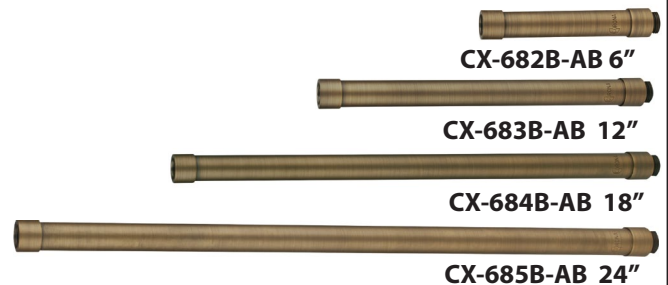

Mounting Canopies

- CX-705B-AB Brass Flat Canopy, 1/2" NPT, **Antique Bronze**
- CX-709B-AB Brass Raised Canopy, 1/2" NPT, **Antique Bronze**
- CX-718B-AB 5" Brass Canopy, 3-Hole 1/2" NPT, **Antique Bronze**

CX-709B-AB

CX-718B-AB

Ground Spikes

- CX-642-BK 8.5" ABS Spike, 1/2" NPT, **Black**
- CX-642-BZ 8.5" ABS Spike, 1/2" NPT, **Bronze**
- CX-643-BZ 8.5" ABS Spike, 1/2" NPT, **Bronze**

CX-647-BK

- CX-646-BK 8" ABS Spike, 1/2" NPT, **Black**
- CX-646-BR 8" ABS Spike, 1/2" NPT, **Natural Brass**
- CX-646-SS 8" ABS Spike, 1/2" NPT, **Stainless Steel**
- CX-647-BK 10.5" Heavy Duty ABS Spike, 1/2" NPT, **Black**

Mounting Risers

- CX-682B-AB 6" Brass Riser, 1/2" NPT Male/Female, **Antique Bronze**
- CX-683B-AB 12" Brass Riser, 1/2" NPT Male/Female, **Antique Bronze**
- CX-684B-AB 18" Brass Riser, 1/2" NPT Male/Female, **Antique Bronze**
- CX-685B-AB 24" Brass Riser, 1/2" NPT Male/Female, **Antique Bronze**

CX-705B-AB

Cable Connectors

- CX-854 Direct Burial Silicone Filled Wire Nut, **Tan**
- CX-858 Speedy Cable Connector, Supply Cable up to 10-2, **Black**
- CX-839 Universal cable connector, Supply cable up to 8-2, one/Pack **Black**