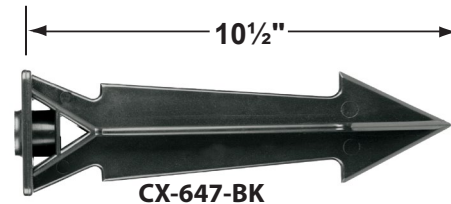

Ground Spikes

- CX-642-BK 8.5" ABS Spike, 1/2" NPT, **Black**
- CX-642-BZ 8.5" ABS Spike, 1/2" NPT, **Bronze**
- CX-643-BZ 8.5" ABS Spike, 1/2" NPT, **Bronze**

CX-647-BK