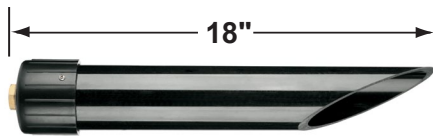

PRODUCT # : CL-731B-AB

•Path Lights

•Brass

Mounting Pedestals

- CX-601-BK 1" PVC Mounting Pedestal, 1/2" NPT, **Black**
- CX-601-VG 1" PVC Mounting Pedestal, 1/2" NPT, **Verde Green**
- CX-603-BK 3" PVC Mounting Pedestal, 1/2" NPT Female Brass Hub on top, **Black**
- CX-603-VG 3" PVC Mounting Pedestal, 1/2" NPT Female Brass Hub on top, **Verde Green**

CX-603-BK

- CX-604-BK 1" PVC Adjustable Mounting Pedestal, 1/2" NPT, **Black**
- CX-621-BK 1" PVC Cap, 1/2" NPT, **Black**
- CX-621-VG 1" PVC Cap, 1/2" NPT, **Verde Green**
- CX-622-BK 2" PVC Cap, 1/2" NPT, **Black**
- CX-622-VG 2" PVC Cap, 1/2" NPT, **Verde Green**
- CX-624-BK 3" PVC Cap, 1/2" NPT Female Brass Hub, **Black**
- CX-624-VG 3" PVC Cap, 1/2" NPT Female Brass Hub, **Verde Green**

Mounting Canopies

- CX-705B-AB Brass Flat Canopy, 1/2" NPT, **Antique Bronze**
- CX-709B-AB Brass Raised Canopy, 1/2" NPT, **Antique Bronze**
- CX-718B-AB 5" Brass Canopy, 3-Hole 1/2" NPT, **Antique Bronze**