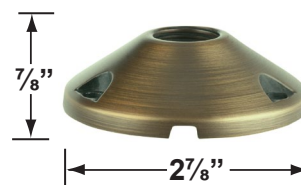

Mounting Canopies

- CX-705B-AB Brass Flat Canopy, 1/2" NPT, **Antique Bronze**
- CX-709B-AB Brass Raised Canopy, 1/2" NPT, **Antique Bronze**
- CX-718B-AB 5" Brass Canopy, 3-Hole 1/2" NPT, **Antique Bronze**

CX-709B-AB

CX-718B-AB

Ground Spikes

- CX-642-BK 8.5" ABS Spike, 1/2" NPT, **Black**
- CX-642-BZ 8.5" ABS Spike, 1/2" NPT, **Bronze**
- CX-643-BZ 8.5" ABS Spike, 1/2" NPT, **Bronze**

CX-647-BK

- CX-646-BK 8" ABS Spike, 1/2" NPT, **Black**
- CX-646-BR 8" ABS Spike, 1/2" NPT, **Natural Brass**
- CX-646-SS 8" ABS Spike, 1/2" NPT, **Stainless Steel**
- CX-647-BK 10.5" Heavy Duty ABS Spike, 1/2" NPT, **Black**

Mounting Risers

- CX-682B-AB 6" Brass Riser, 1/2" NPT Male/Female, **Antique Bronze**
- CX-683B-AB 12" Brass Riser, 1/2" NPT Male/Female, **Antique Bronze**
- CX-684B-AB 18" Brass Riser, 1/2" NPT Male/Female, **Antique Bronze**
- CX-685B-AB 24" Brass Riser, 1/2" NPT Male/Female, **Antique Bronze**