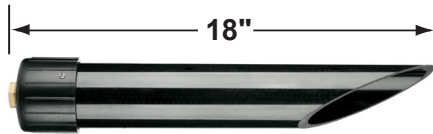

PRODUCT # : CL-730B-T-GM

•Path Lights

• Brass

Mounting Pedestals

- CX-601-BK 1" PVC Mounting Pedestal, 1/2" NPT, **Black**
- CX-601-VG 1" PVC Mounting Pedestal, 1/2" NPT, **Verde Green**
- CX-603-BK 3" PVC Mounting Pedestal, 1/2" NPT Female Brass Hub on top, **Black**
- CX-603-VG 3" PVC Mounting Pedestal, 1/2" NPT Female Brass Hub on top, **Verde Green**