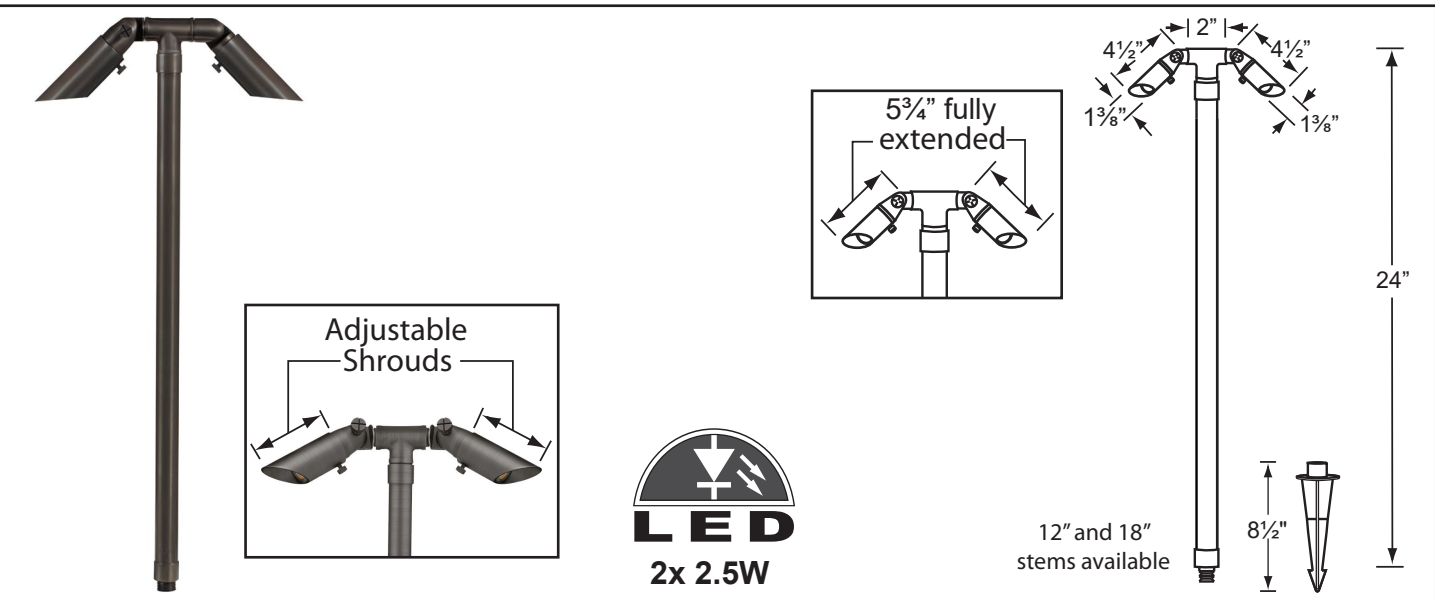

## PRODUCT # : CL-730B-T-GM

• Path Light

• Brass

### Fixture Specifications:

- Housing:** Corrosion resistant solid brass. Shrouds are adjustable and extendable.
- Stem:** 24" solid brass pipe with 1/2" NPT on bottom. 18" and 12" stems also available.
- Finish:** **GM- Gun Metal.** Natural toning process. GM finish will vary due to artistic process. Also available in **AB- Antique Bronze.**
- Lens:** Clear and heat resistant flat glass.
- Socket:** Top grade fixed ceramic bi-pin socket, with lamp retention clip to securely hold lamp in place.
- Lamps:** Two 12V MR-8, 20W max. Available in 2.5W 2xLED or without lamps. See lamp guide below for more information.
- Gasket:** Silicone gasket for water tight sealing

- Knuckle:** Adjustable cast brass knuckle with thumb screw
- Wiring:** Fixture is prewired with a 3ft 18-2 SPT2-W direct burial cord. Wire connector sold separately. Universal connector (**CX-839**) and silicone filled wire nut (**CX-854**) are available from Corona Lighting.
- Mounting Spike:** Standard injection molded spike with 1/2" NPT threaded female hub.
- Electrical Notes:** A remote 12V transformer is required. Options are available from Corona Lighting. Voltage range for LED lamps are 9V-17V. Some assembly needed. Proper grease/lubricant is suggested on threaded parts during installation.
- Warranty:** Limited lifetime warranty on fixture housing and stem against manufacturer's defects.