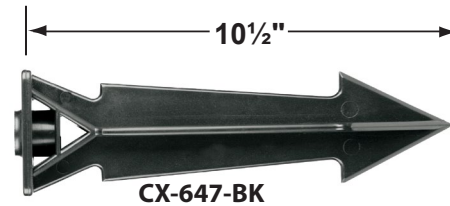

Ground Spikes

- CX-642-BK 8.5" ABS Spike, 1/2" NPT, **Black**
- CX-642-BZ 8.5" ABS Spike, 1/2" NPT, **Bronze**
- CX-643-BZ 8.5" ABS Spike, 1/2" NPT, **Bronze**