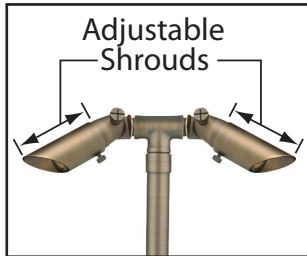

SPECIFICATION SHEET

PRODUCT # : CL-730B-T-AB

• Path Light

• Brass

Fixture Specifications:

- Housing:** Corrosion resistant solid brass. *Shrouds are adjustable and extendable.*
- Stem:** 24" solid brass pipe with 1/2" NPT on bottom. *18" and 12" stems are also available.*
- Finish:** **AB- Antique Bronze.** Natural toning process. *AB finish will vary due artistic process. Also available in **GM- Gun Metal.***
- Lens:** Clear and heat resistant flat glass.
- Socket:** Top grade fixed ceramic bi-pin socket, with lamp retention clip to securely hold the lamp in place
- Lamps:** Two 12V MR-8, 20W max. Available in 2.5W 2xLED or without lamps. See lamp guide below for more information.
- Gasket:** Silicone gasket for water tight sealing.

- Knuckle:** Adjustable cast brass knuckle with thumb screw.
- Wiring:** Fixture is prewired with a 3ft 18-2 SPT2-W direct burial cord. Wire connector sold separately. Universal connector (**CX-839**) and silicone filled wire nut (**CX-854**) are available from Corona Lighting.
- Mounting Spike:** Standard injection molded spike with 1/2" NPT threaded female hub.
- Electrical Notes:** A remote 12V transformer is required. Options are available from Corona Lighting. Voltage range for LED lamps are 9V-17V. Some assembly needed. Proper grease/lubricant is suggested on threaded parts during installation.
- Warranty:** Limited lifetime warranty on fixture housing and stem against manufacturer's defects.