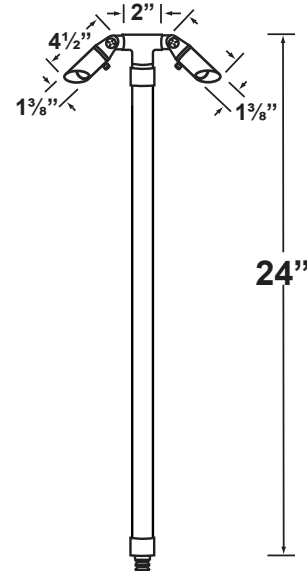

SPECIFICATION SHEET

PRODUCT # : CL-730B-T-AB

• Path Light

• Brass

Fixture Specifications:

- Housing:** Corrosion resistant solid brass. *Shrouds are adjustable and extendable.*
- Stem:** 24" solid brass pipe with 1/2" NPT on bottom. *18" and 12" stems are also available.*
- Finish:** **AB- Antique Bronze.** Natural toning process. *AB finish will vary due artistic process. Also available in **GM- Gun Metal.***
- Lens:** Clear and heat resistant flat glass.
- Socket:** Top grade fixed ceramic bi-pin socket, with lamp retention clip to securely hold the lamp in place
- Lamps:** Two 12V MR-8, 20W max. Available in 2.5W 2xLED or without lamps. See lamp guide below for more information.
- Gasket:** Silicone gasket for water tight sealing.

- Knuckle:** Adjustable cast brass knuckle with thumb screw.
- Wiring:** Fixture is prewired with a 3ft 18-2 SPT2-W direct burial cord. Wire connector sold separately. Universal connector (**CX-839**) and silicone filled wire nut (**CX-854**) are available from Corona Lighting.
- Mounting Spike:** Standard injection molded spike with 1/2" NPT threaded female hub.
- Electrical Notes:** A remote 12V transformer is required. Options are available from Corona Lighting. Voltage range for LED lamps are 9V-17V. Some assembly needed. Proper grease/lubricant is suggested on threaded parts during installation.
- Warranty:** Limited lifetime warranty on fixture housing and stem against manufacturer's defects.