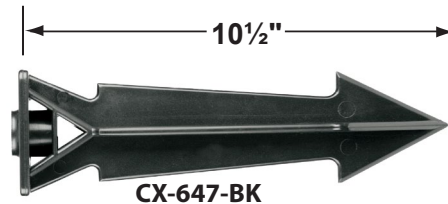

Ground Spikes

- CX-642-BK 8.5" ABS Spike, ½" NPT, **Black**
- CX-642-BZ 8.5" ABS Spike, ½" NPT, **Bronze**
- CX-643-BZ 8.5" ABS Spike, ½" NPT, **Bronze**

CX-647-BK

- CX-646-BK 8" ABS Spike, ½" NPT, **Black**
- CX-646-BR 8" ABS Spike, ½" NPT, **Natural Brass**
- CX-646-SS 8" ABS Spike, ½" NPT, **Stainless Steel**
- CX-647-BK 10.5" Heavy Duty ABS Spike, ½" NPT, **Black**

Mounting Risers

- CX-682B-AB 6" Brass Riser, ½" NPT Male/Female, **Antique Bronze**
- CX-683B-AB 12" Brass Riser, ½" NPT Male/Female, **Antique Bronze**
- CX-684B-AB 18" Brass Riser, ½" NPT Male/Female, **Antique Bronze**
- CX-685B-AB 24" Brass Riser, ½" NPT Male/Female, **Antique Bronze**