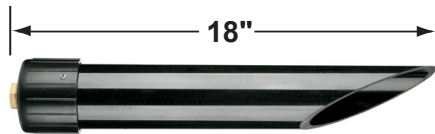

PRODUCT # : CL-730B-T-AB

•Path Lights

•Brass

Mounting Pedestals

- CX-601-BK 1" PVC Mounting Pedestal, ½" NPT, **Black**
- CX-601-VG 1" PVC Mounting Pedestal, ½" NPT, **Verde Green**
- CX-603-BK 3" PVC Mounting Pedestal, ½" NPT Female Brass Hub on top, **Black**
- CX-603-VG 3" PVC Mounting Pedestal, ½" NPT Female Brass Hub on top, **Verde Green**

CX-603-BK

- CX-604-BK 1" PVC Adjustable Mounting Pedestal, ½" NPT, **Black**
- CX-621-BK 1" PVC Cap, ½" NPT, **Black**
- CX-621-VG 1" PVC Cap, ½" NPT, **Verde Green**
- CX-622-BK 2" PVC Cap, ½" NPT, **Black**
- CX-622-VG 2" PVC Cap, ½" NPT, **Verde Green**
- CX-624-BK 3" PVC Cap, ½" NPT Female Brass Hub, **Black**
- CX-624-VG 3" PVC Cap, ½" NPT Female Brass Hub, **Verde Green**

Mounting Canopies

- CX-705B-AB Brass Flat Canopy, ½" NPT, **Antique Bronze**
- CX-709B-AB Brass Raised Canopy, ½" NPT, **Antique Bronze**
- CX-718B-AB 5" Brass Canopy, 3-Hole ½" NPT, **Antique Bronze**