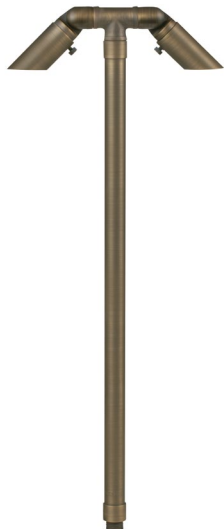

SPECIFICATION SHEET

PRODUCT # : CL-730B-T-AB

• Path Light

• Brass

Fixture Specifications:

- Housing:** Corrosion resistant solid brass. *Shrouds are adjustable and extendable.*
- Stem:** 24" solid brass pipe with 1/2" NPT on bottom. *18" and 12" stems are also available.*
- Finish:** **AB- Antique Bronze.** Natural toning process. *AB finish will vary due artistic process. Also available in **GM- Gun Metal.***
- Lens:** Clear and heat resistant flat glass.
- Socket:** Top grade fixed ceramic bi-pin socket, with lamp retention clip to securely hold the lamp in place
- Lamps:** Two 12V MR-8, 20W max. Available in 2.5W 2xLED or without lamps. See lamp guide below for more information.
- Gasket:** Silicone gasket for water tight sealing.

- Knuckle:** Adjustable cast brass knuckle with thumb screw.
- Wiring:** Fixture is prewired with a 3ft 18-2 SPT2-W direct burial cord. Wire connector sold separately. Universal connector (**CX-839**) and silicone filled wire nut (**CX-854**) are available from Corona Lighting.
- Mounting Spike:** Standard injection molded spike with 1/2" NPT threaded female hub.
- Electrical Notes:** A remote 12V transformer is required. Options are available from Corona Lighting. Voltage range for LED lamps are 9V-17V. Some assembly needed. Proper grease/lubricant is suggested on threaded parts during installation.
- Warranty:** Limited lifetime warranty on fixture housing and stem against manufacturer's defects.

AVAILABLE LED LAMPS (Corona LED lamps have a five (5) year limited warranty against manufacturer's defects)

LAMP NUMBER	WATTS	BEAM		COLOR & TEMP.	RATED HOURS	HALOGEN EQUIVALENT
		SPREAD	LUMEN			
L-ED8-2.5W	2.5	38° FL	180	2700K	50,000	20 Watt

• **CL** - **product #** - **Length** - **lamp** - **wattage**
CL - 730B-T-AB - 12 - L-ED8 - 2.5W

Example: CL-730B-T-AB-12-L-ED8-2.5W

• Corona Lighting reserves the right to make any change and/or improvement to the design and construction of this fixture without further notification.