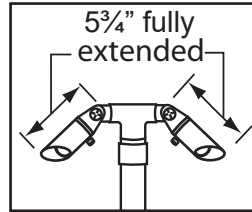

SPECIFICATION SHEET

PRODUCT # : CL-730B-T-AB

• Path Light

• Brass

Fixture Specifications:

- Housing:** Corrosion resistant solid brass. *Shrouds are adjustable and extendable.*
- Stem:** 24" solid brass pipe with 1/2" NPT on bottom. *18" and 12" stems are also available.*
- Finish:** **AB- Antique Bronze.** Natural toning process. *AB finish will vary due artistic process. Also available in **GM- Gun Metal.***
- Lens:** Clear and heat resistant flat glass.
- Socket:** Top grade fixed ceramic bi-pin socket, with lamp retention clip to securely hold the lamp in place
- Lamps:** Two 12V MR-8, 20W max. Available in 2.5W 2xLED or without lamps. See lamp guide below for more information.
- Gasket:** Silicone gasket for water tight sealing.

- Knuckle:** Adjustable cast brass knuckle with thumb screw.
- Wiring:** Fixture is prewired with a 3ft 18-2 SPT2-W direct burial cord. Wire connector sold separately. Universal connector (**CX-839**) and silicone filled wire nut (**CX-854**) are available from Corona Lighting.
- Mounting Spike:** Standard injection molded spike with 1/2" NPT threaded female hub.
- Electrical Notes:** A remote 12V transformer is required. Options are available from Corona Lighting. Voltage range for LED lamps are 9V-17V. Some assembly needed. Proper grease/lubricant is suggested on threaded parts during installation.
- Warranty:** Limited lifetime warranty on fixture housing and stem against manufacturer's defects.