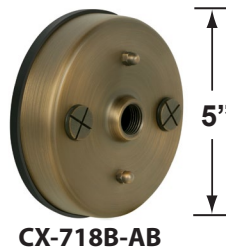

Mounting Canopies

- CX-705B-AB Brass Flat Canopy, ½" NPT, **Antique Bronze**
- CX-709B-AB Brass Raised Canopy, ½" NPT, **Antique Bronze**
- CX-718B-AB 5" Brass Canopy, 3-Hole ½" NPT, **Antique Bronze**