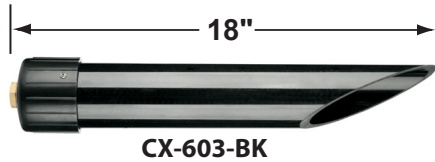

PRODUCT # : CL-718B-AB

•Path Lights

•Solid Brass

Mounting Pedestals

- CX-601-BK 1" PVC Mounting Pedestal, ½" NPT, **Black**
- CX-601-VG 1" PVC Mounting Pedestal, ½" NPT, **Verde Green**
- CX-603-BK 3" PVC Mounting Pedestal, ½" NPT Female Brass Hub on top, **Black**
- CX-603-VG 3" PVC Mounting Pedestal, ½" NPT Female Brass Hub on top, **Verde Green**