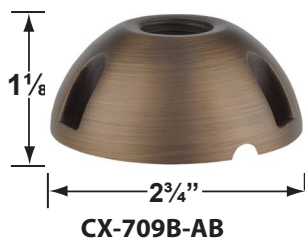

Mounting Canopies

- CX-705B-AB Brass Flat Canopy, ½" NPT, **Antique Bronze**
- CX-709B-AB Brass Raised Canopy, ½" NPT, **Antique Bronze**
- CX-718B-AB 5" Brass Canopy, 3-Hole ½" NPT, **Antique Bronze**