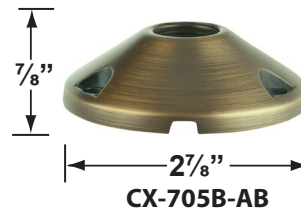

### Mounting Risers

- CX-682B-AB 6" Brass Riser, ½" NPT Male/Female, **Antique Bronze**
- CX-683B-AB 12" Brass Riser, ½" NPT Male/Female, **Antique Bronze**
- CX-684B-AB 18" Brass Riser, ½" NPT Male/Female, **Antique Bronze**
- CX-685B-AB 24" Brass Riser, ½" NPT Male/Female, **Antique Bronze**

**CX-682B-AB 6"**

**CX-683B-AB 12"**

**CX-684B-AB 18"**

**CX-685B-AB 24"**

### Cable Connectors

- CX-854 Direct Burial Silicone Filled Wire Nut, **Tan**
- CX-858 Speedy Cable Connector, Supply Cable up to 10-2, **Black**
- CX-839 Universal cable connector, Supply cable up to 8-2, one/Pack **Black**