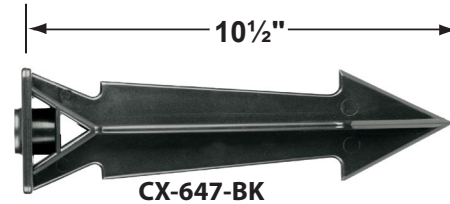

Ground Spikes

- CX-642-BK 8.5" ABS Spike, ½" NPT, **Black**
- CX-642-BZ 8.5" ABS Spike, ½" NPT, **Bronze**
- CX-643-BZ 8.5" ABS Spike, ½" NPT, **Bronze**

- CX-646-BK 8" ABS Spike, ½" NPT, **Black**
- CX-646-BR 8" ABS Spike, ½" NPT, **Natural Brass**
- CX-646-SS 8" ABS Spike, ½" NPT, **Stainless Steel**
- CX-647-BK 10.5" Heavy Duty ABS Spike, ½" NPT, **Black**

Mounting Risers

- CX-682B-AB 6" Brass Riser, ½" NPT Male/Female, **Antique Bronze**
- CX-683B-AB 12" Brass Riser, ½" NPT Male/Female, **Antique Bronze**
- CX-684B-AB 18" Brass Riser, ½" NPT Male/Female, **Antique Bronze**
- CX-685B-AB 24" Brass Riser, ½" NPT Male/Female, **Antique Bronze**