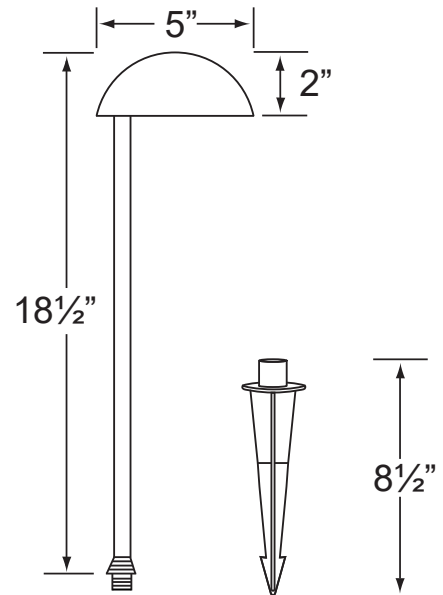

AVAILABLE LED LAMPS (Corona LED lamps have a five (5) year limited warranty against manufacturer's defects)

LAMP NUMBER	WATTS	BEAM		COLOR & TEMP.	RATED HOURS	HALOGEN EQUIVALENT
		SPREAD	LUMEN			
L-EDT3-2W	2	360°	200	2700K	25,000	20 Watt
L-EDT3-2.5W	2.5	180°	240	2700K	25,000	35 Watt
L-EDT3-2W-3K	2	360°	210	3000K	25,000	20 Watt
L-EDT3-2.5W-3K	2.5	180°	250	3000K	25,000	35 Watt
L-EDT3-AM*	2	360°	170	2000K	25,000	20 Watt

* AM- Amber color
For more additional Lamps, and accessories visit Coronalighting.com

JOB INFORMATION

TYPE: _____ DATE: _____
JOB NAME & ADDRESS: _____
PRODUCT #: _____
TOTAL QUANTITY: _____
LAMP TYPE & WATTAGE: _____
TRANSFORMER: _____
CONTRACTOR: _____
SPECIFIER: _____

• When ordering a halogen or xenon lamp add lamp number to the product number. If you are ordering LED lamps you should follow the format below:

• **CL** - **product #** - **lamp** - **wattage**

Example: CL-718B-AB-L-EDT3-2W-3K

CL - 718B-AB - L-EDT3 - 2W-3K

• Corona Lighting reserves the right to make any change and/or improvement to the design and construction of this fixture without further notification.