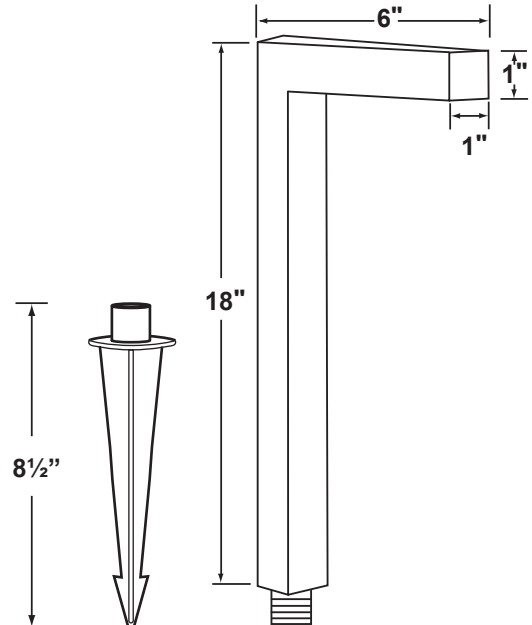

SPECIFICATION SHEET

PRODUCT # : CL-717-BZ

• Path Lights

• Extruded Aluminum

Fixture Specifications:

Housing: Corrosion resistant extruded aluminum "L" shaped design

Stem: Solid aluminum pipe with 1/2" NPT on bottom.

Finish: **BZ- Bronze.** Smooth surface (no texture) polyester UV powder coated. Also available in **BK- Black**

Lens: High impact, sandblasted, heat resistant clear glass. Extra frosted and linear lenses included.

Socket: Top grade fixed ceramic bi-pin socket. Easy tool-free lamp access.

Lamp: Designed to use a 12V, T3 LED lamp only. Available in LED (2W & 2.5W) or without lamp. See the Lamp Guide below for more information. Not to be used with halogen/xenon lamps.

Wiring:

Fixture is prewired with a 3ft, 18-2 direct burial cord. Wire connector sold separately. Universal connector (**CX-839**) and silicone filled wire nut (**CX-854**) are available from Corona Lighting.

Mounting Spike:

Standard injection molded spike with 1/2" NPT threaded female hub.

Electrical Notes:

A remote 12V transformer is required. Options are available from Corona Lighting. Voltage range for LED lamps are 8V-21V. Proper grease/lubricant is suggested on threaded parts during installation process.

Warranty:

Five (5) year warranty on fixture housing against manufacturer's defects.

AVAILABLE LED LAMPS (Corona LED lamps have a five (5) year limited warranty against manufacturer's defects)

LAMP NUMBER	WATTS	BEAM		COLOR & TEMP.	RATED HOURS	HALOGEN EQUIVALENT
		SPREAD	LUMEN			
L-EDT3-2W	2	360°	200	2700K	25,000	20 Watt
L-EDT3-2.5W	2.5	180°	240	2700K	25,000	35 Watt
L-EDT3-2W-3K	2	360°	210	3000K	25,000	20 Watt
L-EDT3-2.5W-3K	2.5	180°	250	3000K	25,000	35 Watt
L-EDT3-AM*	2	360°	170	2000K	25,000	20 Watt

* AM- Amber color
For more additional Lamps, and accessories visit Coronalighting.com

JOB INFORMATION

TYPE: _____ DATE: _____

JOB NAME & ADDRESS:

PRODUCT #:

TOTAL QUANTITY:

LAMP TYPE & WATTAGE:

TRANSFORMER:

CONTRACTOR:

SPECIFIER:

• When ordering LED lamp with a fixture your part number should follow the format below:

• **CL** - **product #** - **color** - **lamp** - **wattage**
CL - 717 - BZ - L-EDT3 - 2W-3K

Example: CL-717-BZ-L-EDT3-2W-3K

• Corona Lighting reserves the right to make any change and/or improvement to the design and construction of this fixture without further notification.