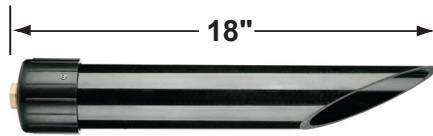

PRODUCT # : CL-717-BZ

•Path Lights

•Extruded Aluminum

Mounting Pedestals

- CX-601-BK 1" PVC Mounting Pedestal, 1/2" NPT, **Black**
- CX-601-VG 1" PVC Mounting Pedestal, 1/2" NPT, **Verde Green**
- CX-603-BK 3" PVC Mounting Pedestal, 1/2" NPT Female Brass Hub on top, **Black**
- CX-603-VG 3" PVC Mounting Pedestal, 1/2" NPT Female Brass Hub on top, **Verde Green**

CX-603-BK

- CX-604-BK 1" PVC Adjustable Mounting Pedestal, 1/2" NPT, **Black**
- CX-621-BK 1" PVC Cap, 1/2" NPT, **Black**
- CX-621-VG 1" PVC Cap, 1/2" NPT, **Verde Green**
- CX-622-BK 2" PVC Cap, 1/2" NPT, **Black**
- CX-622-VG 2" PVC Cap, 1/2" NPT, **Verde Green**
- CX-624-BK 3" PVC Cap, 1/2" NPT Female Brass Hub, **Black**
- CX-624-VG 3" PVC Cap, 1/2" NPT Female Brass Hub, **Verde Green**

Mounting Canopies

- CX-703 Aluminum tree mount canopy 1/2 NPT
  Finishes: **BK- Black, BZ- Bronze, GR- Green, GT- Granite, RT- Rust, VG- Verde Green, WH- White**