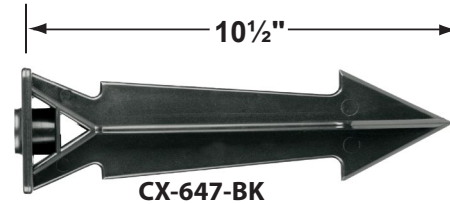

Ground Spikes

- CX-642-BK 8.5" ABS Spike, 1/2" NPT, **Black**
- CX-642-BZ 8.5" ABS Spike, 1/2" NPT, **Bronze**
- CX-643-BZ 8.5" ABS Spike, 1/2" NPT, **Bronze**

CX-647-BK

- CX-646-BK 8" ABS Spike, 1/2" NPT, **Black**
- CX-646-BR 8" ABS Spike, 1/2" NPT, **Natural Brass**
- CX-646-SS 8" ABS Spike, 1/2" NPT, **Stainless Steel**
- CX-647-BK 10.5" Heavy Duty ABS Spike, 1/2" NPT, **Black**

Mounting Risers

- CX-671 6" Aluminum Riser, 1/2" NPT Male/Female
  Finishes: **BK- Black, BZ- Bronze, GR- Green, GT- Granite, RT- Rust, VG- Verde Green, WH- White**
- CX-672 12" Aluminum Riser, 1/2" NPT Male/Female
  Finishes: **BK- Black, BZ- Bronze, GR- Green, GT- Granite, RT- Rust, VG- Verde Green, WH- White**
- CX-673 18" Aluminum Riser, 1/2" NPT Male/Female
  Finishes: **BK- Black, BZ- Bronze, GR- Green, GT- Granite, RT- Rust, VG- Verde Green, WH- White**