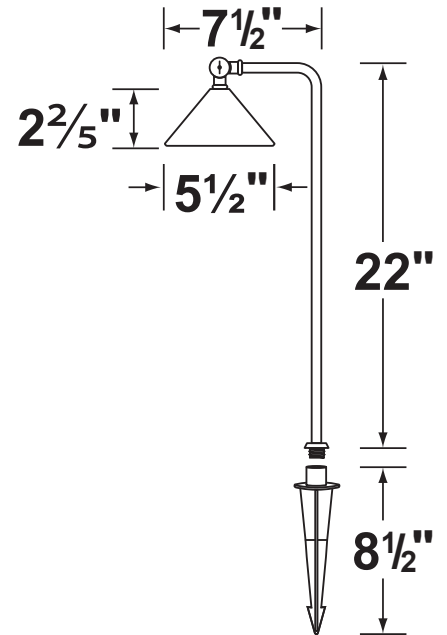

### Fixture Specifications:

**Housing:** Solid brass Adjustable shade (white inside).  
**Stem:** Solid brass tubing stem.  
**Finish:** **AB- Antique Bronze.** Natural toning process. AB finish will vary due to artistic process.  
**Lens:** None.  
**Socket:** S.C. bayonet socket, with easy tool free lamp access.  
**Lamp:** 12V, SC Bayonet, 27W max. Available in LED (2W & 2.5W) or without lamp. See the Lamp Guide below for more information.  
**Knuckle:** Adjustable brass knuckle for shade tilting, providing precise light direction and control.

**Wiring:** Fixture is prewired with a 3-ft 18-2 SPT2-W direct burial cord. Wire connector sold separately. Universal connector (**CX-839**) and silicone filled wire nut (**CX-854**) are available from Corona Lighting.  
**Mounting Spike:** 8½" Black ABS spike with ½" NPT threaded female hub.  
**Electrical Notes:** A remote 12V transformer is required. Options are available from Corona Lighting. Voltage range for LED lamps are 8V-21V. Proper grease/lubricant is suggested on threaded parts during installation process.  
**Warranty:** Limited lifetime warranty on fixture against manufacturer's defects.