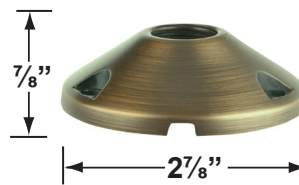

### Mounting Risers

- CX-682B-AB 6" Brass Riser, ½" NPT Male/Female, **Antique Bronze**
- CX-683B-AB 12" Brass Riser, ½" NPT Male/Female, **Antique Bronze**
- CX-684B-AB 18" Brass Riser, ½" NPT Male/Female, **Antique Bronze**
- CX-685B-AB 24" Brass Riser, ½" NPT Male/Female, **Antique Bronze**

**CX-682B-AB 6"**

**CX-683B-AB 12"**

**CX-684B-AB 18"**

**CX-685B-AB 24"**

### Cable Connectors

- CX-854 Direct Burial Silicone Filled Wire Nut, **Tan**
- CX-858 Speedy Cable Connector, Supply Cable up to 10-2, **Black**
- CX-839 Universal cable connector, Supply cable up to 8-2, one/Pack **Black**