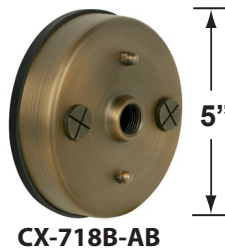

Mounting Canopies

- CX-705B-AB Brass Flat Canopy, ½" NPT, **Antique Bronze**
- CX-709B-AB Brass Raised Canopy, ½" NPT, **Antique Bronze**
- CX-718B-AB 5" Brass Canopy, 3-Hole ½" NPT, **Antique Bronze**