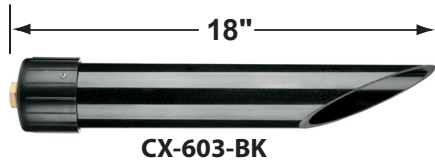

ACCESSORIES SHEET

PRODUCT # : CL-713B-AB

•Path Lights

• Solid Brass

Mounting Pedestals

- CX-601-BK 1" PVC Mounting Pedestal, ½" NPT, **Black**
- CX-601-VG 1" PVC Mounting Pedestal, ½" NPT, **Verde Green**
- CX-603-BK 3" PVC Mounting Pedestal, ½" NPT Female Brass Hub on top, **Black**
- CX-603-VG 3" PVC Mounting Pedestal, ½" NPT Female Brass Hub on top, **Verde Green**