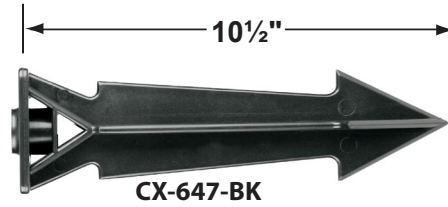

Ground Spikes

- CX-642-BK 8.5" ABS Spike, ½" NPT, **Black**
- CX-642-BZ 8.5" ABS Spike, ½" NPT, **Bronze**
- CX-643-BZ 8.5" ABS Spike, ½" NPT, **Bronze**

- CX-646-BK 8" ABS Spike, ½" NPT, **Black**
- CX-646-BR 8" ABS Spike, ½" NPT, **Natural Brass**
- CX-646-SS 8" ABS Spike, ½" NPT, **Stainless Steel**
- CX-647-BK 10.5" Heavy Duty ABS Spike, ½" NPT, **Black**

Mounting Risers

- CX-682B-AB 6" Brass Riser, ½" NPT Male/Female, **Antique Bronze**
- CX-683B-AB 12" Brass Riser, ½" NPT Male/Female, **Antique Bronze**
- CX-684B-AB 18" Brass Riser, ½" NPT Male/Female, **Antique Bronze**
- CX-685B-AB 24" Brass Riser, ½" NPT Male/Female, **Antique Bronze**