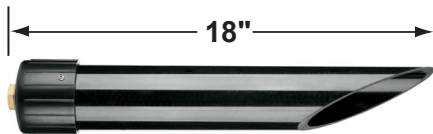

PRODUCT # : CL-654B-AB

• Area Lights

• Cast Brass

Mounting Pedestals

- CX-601-BK 1" PVC Mounting Pedestal, ½" NPT, **Black**
- CX-601-VG 1" PVC Mounting Pedestal, ½" NPT, **Verde Green**
- CX-603-BK 3" PVC Mounting Pedestal, ½" NPT Female Brass Hub on top, **Black**
- CX-603-VG 3" PVC Mounting Pedestal, ½" NPT Female Brass Hub on top, **Verde Green**