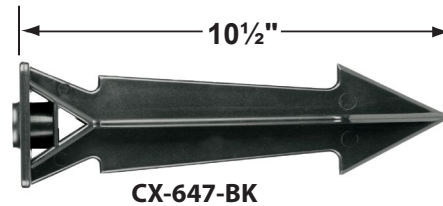

Ground Spikes

- CX-642-BK 8.5" ABS Spike, ½" NPT, **Black**
- CX-642-BZ 8.5" ABS Spike, ½" NPT, **Bronze**
- CX-643-BZ 8.5" ABS Spike, ½" NPT, **Bronze**

- CX-646-BK 8" ABS Spike, ½" NPT, **Black**
- CX-646-BR 8" ABS Spike, ½" NPT, **Natural Brass**
- CX-646-SS 8" ABS Spike, ½" NPT, **Stainless Steel**
- CX-647-BK 10.5" Heavy Duty ABS Spike, ½" NPT, **Black**

Mounting Risers

- CX-682B-AB 6" Brass Riser, ½" NPT Male/Female, **Antique Bronze**
- CX-683B-AB 12" Brass Riser, ½" NPT Male/Female, **Antique Bronze**
- CX-684B-AB 18" Brass Riser, ½" NPT Male/Female, **Antique Bronze**
- CX-685B-AB 24" Brass Riser, ½" NPT Male/Female, **Antique Bronze**

Cable Connectors

- CX-854 Direct Burial Silicone Filled Wire Nut, **Tan**
- CX-858 Speedy Cable Connector, Supply Cable up to 10-2, **Black**
- CX-839 Universal cable connector, Supply cable up to 8-2, one/Pack **Black**