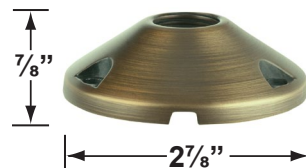

Mounting Canopies

- CX-705B-AB Brass Flat Canopy, ½" NPT, **Antique Bronze**
- CX-709B-AB Brass Raised Canopy, ½" NPT, **Antique Bronze**
- CX-718B-AB 5" Brass Canopy, 3-Hole ½" NPT, **Antique Bronze**