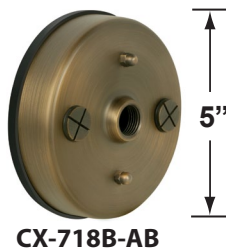

Mounting Canopies

- CX-705B-AB Brass Flat Canopy, ½" NPT, **Antique Bronze**
- CX-709B-AB Brass Raised Canopy, ½" NPT, **Antique Bronze**
- CX-718B-AB 5" Brass Canopy, 3-Hole ½" NPT, **Antique Bronze**