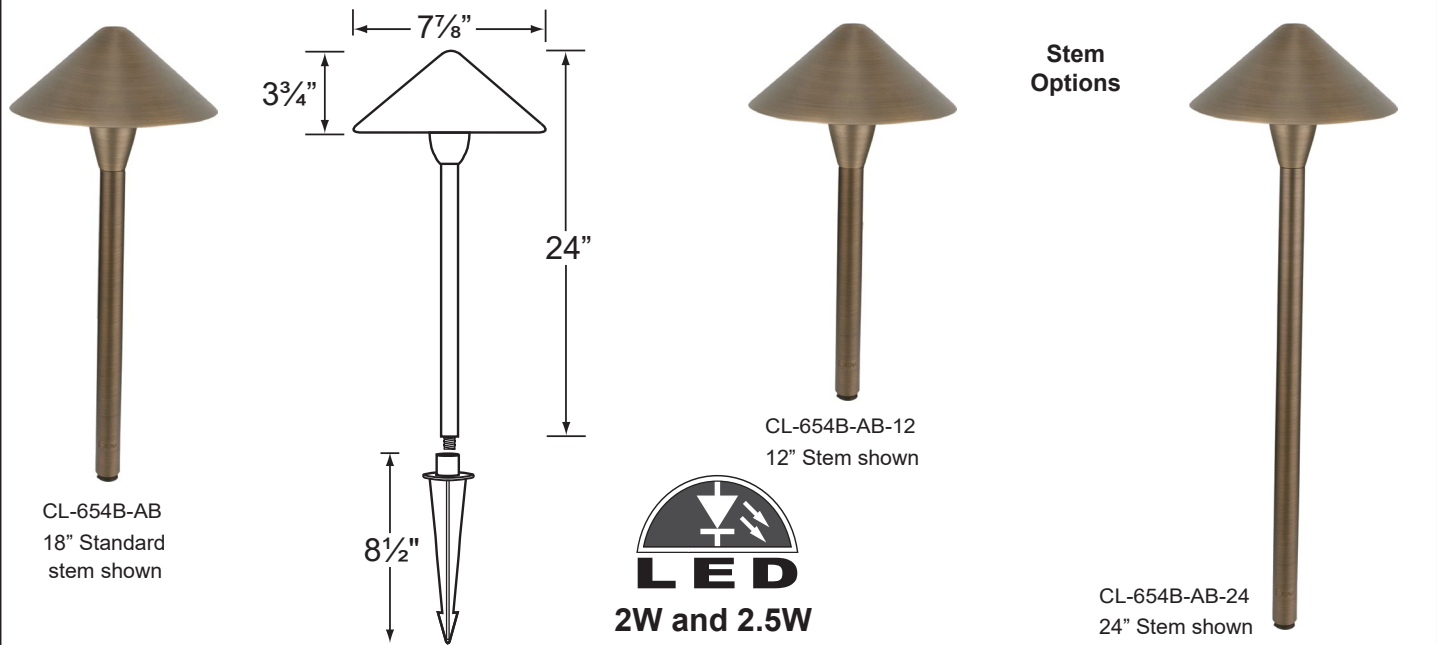

SPECIFICATION SHEET

PRODUCT # : CL-654B-AB

•Area Lights

•Cast Brass

Fixture Specifications:

Housing: Brass shade, adjustable in height for light control.

Stem: Solid brass pipe with 1/2" NPT on bottom.

Finish: **AB- Antique Bronze.** Natural toning process. AB finish will vary due to artistic process.

Lens: Clear glass, covers over lamp providing sprinkler water protection. Frosted lens (CX-308-FR) available.

Socket: S.C. Bayonet socket, easy tool free lamp access.

Lamp: 12V, SC Bayonet, 27W max. Available in LED (2W & 2.5W) or without lamp. See Lamp guide below for more information.

Gasket: Silicone "O" ring gasket seals lens to socket housing for water tight sealing.

Wiring:

Fixture is prewired with a 3-ft 18-2 direct burial cord. Wire connector sold separately. Universal connector (CX-839) and silicone filled wire nut (CX-854) are available from Corona Lighting.

Mounting Spike:

Standard injection molded spike with 1/2" NPT threaded female hub.

Electrical Notes:

A remote 12V transformer is required. Options are available from Corona Lighting. Voltage range for LED lamps are 8V-21V. Proper grease/lubricant is suggested on threaded parts during installation process.

Warranty:

Limited lifetime warranty on fixture housing and stem against manufacturer's defects.

AVAILABLE LED LAMPS (Corona LED lamps have a five (5) year limited warranty against manufacturer's defects)

LAMP NUMBER	WATTS	BEAM		COLOR & TEMP.	RATED HOURS	HALOGEN EQUIVALENT
		SPREAD	LUMEN			
L-EDBA-2W	2	360°	200	2700K	25,000	20 Watt
L-EDBA-2.5W	2.5	180°	240	2700K	25,000	35 Watt
L-EDBA-2W-3K	2	360°	210	3000K	25,000	20 Watt
L-EDBA-2.5W-3K	2.5	180°	250	3000K	25,000	35 Watt
L-EDBA-AM*	2	360°	170	2000K	25,000	20 Watt

*AM- Amber color
For more additional Lamps, and accessories visit Coronalighting.com

JOB INFORMATION

TYPE: _____ DATE: _____
JOB NAME & ADDRESS: _____
PRODUCT #: _____
TOTAL QUANTITY: _____
LAMP TYPE & WATTAGE: _____
TRANSFORMER: _____
CONTRACTOR: _____
SPECIFIER: _____

• When ordering a halogen or xenon lamp add lamp number to the product number. If you are ordering LED lamps you should follow the format below:

• CL - product # - Length - lamp - wattage
CL - 654B-AB - 18 - L-EDBA - 2W-3K

Example: CL-654B-AB-18-L-EDBA-2W-3K

• Corona Lighting reserves the right to make any change and/or improvement to the design and construction of this fixture without further notification.