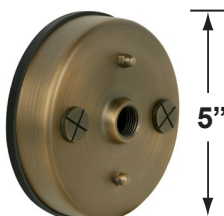

CX-718B-AB