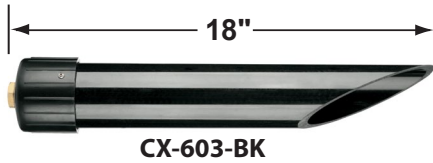

PRODUCT # : CL-651B-AB

• Area Lights

• Cast Brass

Mounting Pedestals

- CX-601-BK 1" PVC Mounting Pedestal, 1/2" NPT, **Black**
- CX-601-VG 1" PVC Mounting Pedestal, 1/2" NPT, **Verde Green**
- CX-603-BK 3" PVC Mounting Pedestal, 1/2" NPT Female Brass Hub on top, **Black**
- CX-603-VG 3" PVC Mounting Pedestal, 1/2" NPT Female Brass Hub on top, **Verde Green**