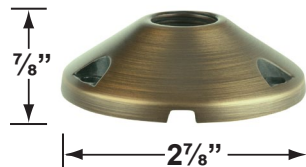

CX-705B-AB