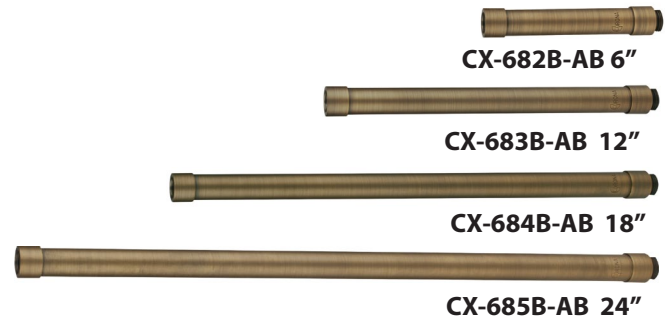

Mounting Canopies

- CX-705B-AB Brass Flat Canopy, 1/2" NPT, **Antique Bronze**
- CX-709B-AB Brass Raised Canopy, 1/2" NPT, **Antique Bronze**
- CX-718B-AB 5" Brass Canopy, 3-Hole 1/2" NPT, **Antique Bronze**

CX-709B-AB

CX-705B-AB

CX-718B-AB

Ground Spikes

- CX-642-BK 8.5" ABS Spike, 1/2" NPT, **Black**
- CX-642-BZ 8.5" ABS Spike, 1/2" NPT, **Bronze**
- CX-643-BZ 8.5" ABS Spike, 1/2" NPT, **Bronze**

- CX-646-BK 8" ABS Spike, 1/2" NPT, **Black**
- CX-646-BR 8" ABS Spike, 1/2" NPT, **Natural Brass**
- CX-646-SS 8" ABS Spike, 1/2" NPT, **Stainless Steel**
- CX-647-BK 10.5" Heavy Duty ABS Spike, 1/2" NPT, **Black**

Mounting Risers

- CX-682B-AB 6" Brass Riser, 1/2" NPT Male/Female, **Antique Bronze**
- CX-683B-AB 12" Brass Riser, 1/2" NPT Male/Female, **Antique Bronze**
- CX-684B-AB 18" Brass Riser, 1/2" NPT Male/Female, **Antique Bronze**
- CX-685B-AB 24" Brass Riser, 1/2" NPT Male/Female, **Antique Bronze**

Cable Connectors

- CX-854 Direct Burial Silicone Filled Wire Nut, **Tan**
- CX-858 Speedy Cable Connector, Supply Cable up to 10-2, **Black**
- CX-839 Universal cable connector, Supply cable up to 8-2, one/Pack **Black**