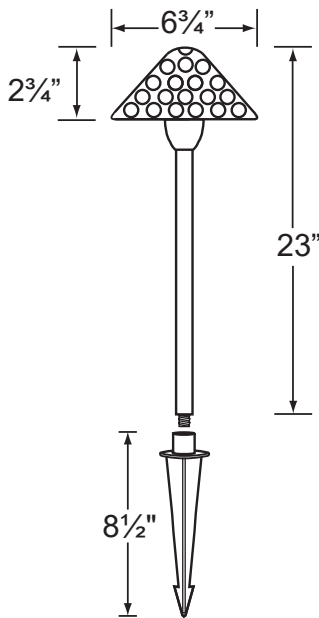

CL-651B-AB-12