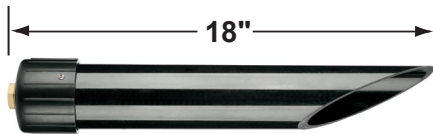

PRODUCT # : CL-649B-AB

• Area Lights

• Cast Brass

Mounting Pedestals

- CX-601-BK 1" PVC Mounting Pedestal, 1/2" NPT, **Black**
- CX-601-VG 1" PVC Mounting Pedestal, 1/2" NPT, **Verde Green**
- CX-603-BK 3" PVC Mounting Pedestal, 1/2" NPT Female Brass Hub on top, **Black**
- CX-603-VG 3" PVC Mounting Pedestal, 1/2" NPT Female Brass Hub on top, **Verde Green**

CX-603-BK

- CX-604-BK 1" PVC Adjustable Mounting Pedestal, 1/2" NPT, **Black**
- CX-621-BK 1" PVC Cap, 1/2" NPT, **Black**
- CX-621-VG 1" PVC Cap, 1/2" NPT, **Verde Green**
- CX-622-BK 2" PVC Cap, 1/2" NPT, **Black**
- CX-622-VG 2" PVC Cap, 1/2" NPT, **Verde Green**
- CX-624-BK 3" PVC Cap, 1/2" NPT Female Brass Hub, **Black**
- CX-624-VG 3" PVC Cap, 1/2" NPT Female Brass Hub, **Verde Green**

Mounting Canopies

- CX-705B-AB Brass Flat Canopy, 1/2" NPT, **Antique Bronze**
- CX-709B-AB Brass Raised Canopy, 1/2" NPT, **Antique Bronze**
- CX-718B-AB 5" Brass Canopy, 3-Hole 1/2" NPT, **Antique Bronze**