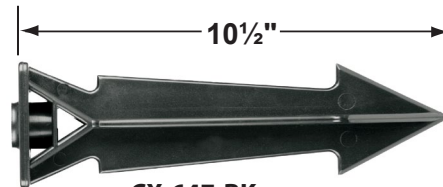

Ground Spikes

- CX-642-BK 8.5" ABS Spike, 1/2" NPT, **Black**
- CX-642-BZ 8.5" ABS Spike, 1/2" NPT, **Bronze**
- CX-643-BZ 8.5" ABS Spike, 1/2" NPT, **Bronze**

CX-647-BK

- CX-646-BK 8" ABS Spike, 1/2" NPT, **Black**
- CX-646-BR 8" ABS Spike, 1/2" NPT, **Natural Brass**
- CX-646-SS 8" ABS Spike, 1/2" NPT, **Stainless Steel**
- CX-647-BK 10.5" Heavy Duty ABS Spike, 1/2" NPT, **Black**

Mounting Risers

- CX-682B-AB 6" Brass Riser, 1/2" NPT Male/Female, **Antique Bronze**
- CX-683B-AB 12" Brass Riser, 1/2" NPT Male/Female, **Antique Bronze**
- CX-684B-AB 18" Brass Riser, 1/2" NPT Male/Female, **Antique Bronze**
- CX-685B-AB 24" Brass Riser, 1/2" NPT Male/Female, **Antique Bronze**

Cable Connectors

- CX-854 Direct Burial Silicone Filled Wire Nut, **Tan**
- CX-858 Speedy Cable Connector, Supply Cable up to 10-2, **Black**
- CX-839 Universal cable connector, Supply cable up to 8-2, one/Pack **Black**