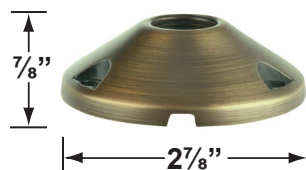

CX-705B-AB