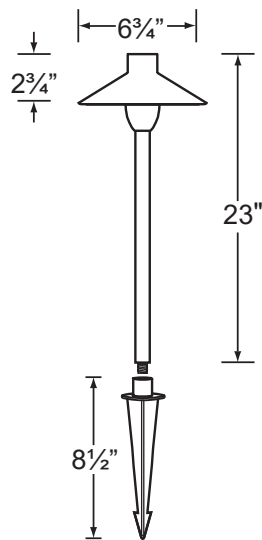

SPECIFICATION SHEET

PRODUCT # : CL-649B-AB

•Area Lights

•Cast Brass

Fixture Specifications:

Housing: Brass shade, adjustable in height for light control.
Stem: Solid brass pipe with 1/2" NPT on bottom.
Finish: **AB- Antique Bronze.** Natural toning process. AB finish will vary due to artistic process. Also available in **GM- Gun Metal**
Lens: Clear glass, cover over lamp providing sprinkler water protection. Frosted lens (**CX-308-FR**) available.
Socket: S.C. Bayonet socket, easy tool free lamp access.
Lamp: 12V, SC Bayonet, 27W max. Available in LED (2W & 2.5W) or without lamp. See Lamp guide below for more information.
Gasket: Silicone "O" ring gasket seals lens to socket housing for water tight sealing.

Wiring: Fixture is prewired with a 3-ft 18-2 SPT2-W direct burial cord. Wire connector sold separately. Universal connector (**CX-839**) and silicone filled wire nut (**CX-854**) are available from Corona Lighting.
Mounting Spike: Standard injection molded spike with 1/2" NPT threaded female hub.
Electrical Notes: A remote 12V transformer is required. Options are available from Corona Lighting. Voltage range for LED lamps are 8V-21V. Proper grease/lubricant is suggested on threaded parts during installation process.
Warranty: Limited lifetime warranty on fixture housing and stem against manufacturer's defects.

2W and 2.5W

Stem options

AVAILABLE LED LAMPS (Corona LED lamps have a five (5) year limited warranty against manufacturer's defects)

LAMP NUMBER	WATTS	BEAM		COLOR & TEMP.	RATED HOURS	HALOGEN EQUIVALENT
		SPREAD	LUMEN			
L-EDBA-2W	2	360°	200	2700K	25,000	20 Watt
L-EDBA-2.5W	2.5	180°	240	2700K	25,000	35 Watt
L-EDBA-2W-3K	2	360°	210	3000K	25,000	20 Watt
L-EDBA-2.5W-3K	2.5	180°	250	3000K	25,000	35 Watt
L-EDBA-AM*	2	360°	170	2000K	25,000	20 Watt