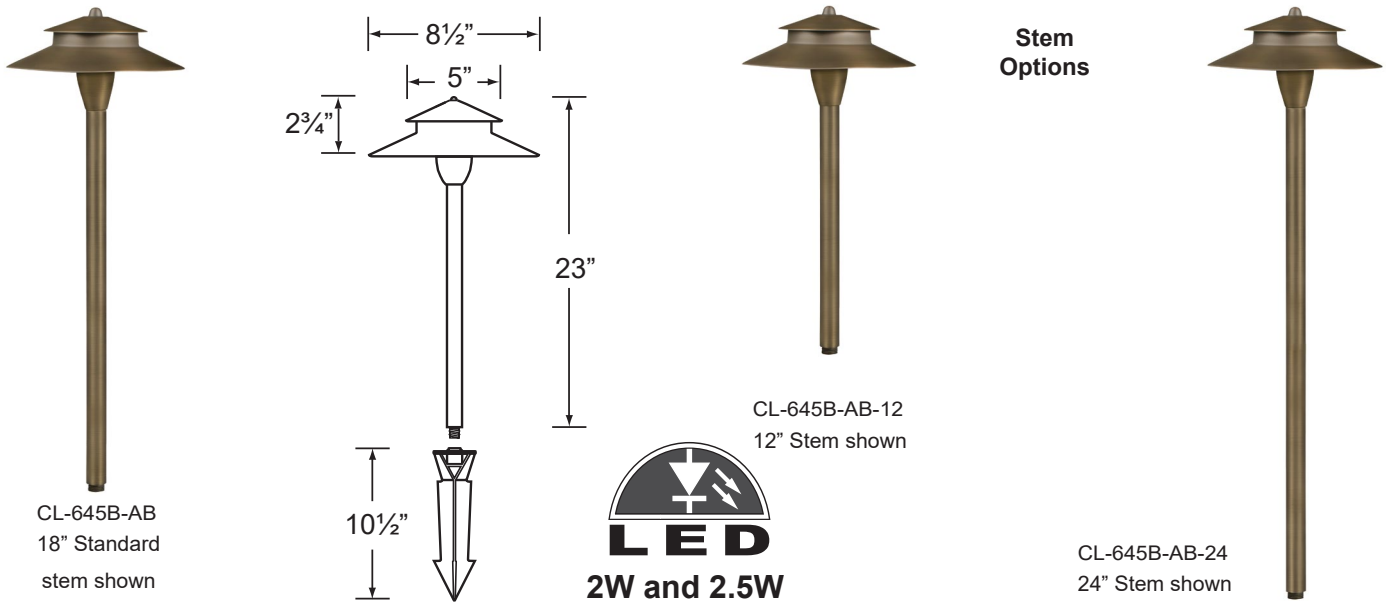

## PRODUCT # : CL-645B-AB

•Area Lights

•Cast Brass

### Fixture Specifications:

- Housing:** Brass shades, adjustable in height for light control.
- Stem:** Solid brass pipe with 1/2" NPT on bottom.
- Finish:** **AB- Antique Bronze.** Natural toning process. AB finish will vary due to artistic process. Also available in **GM- Gun Metal**
- Lens:** Clear glass, cover over lamp providing sprinkler water protection. Frosted lens (**CX-308-FR**) available.
- Socket:** S.C. Bayonet socket, easy tool free lamp access.
- Lamp:** 12V, SC Bayonet, 27W max. Available in LED (2W & 2.5W) or without lamp. See Lamp guide below for more information.
- Gasket:** Silicone "O" ring gasket seals lens to socket housing for water tight sealing.

- Wiring:** Fixture is prewired with a 3ft 18-2 direct burial cord. Wire connector sold separately. Universal connector (**CX-839**), & silicone filled wire nut (**CX-854**) are available from Corona Lighting.
- Mounting Spike:** Standard injection molded spike with 1/2" NPT threaded female hub.
- Electrical Notes:** A remote 12V transformer is required. Options are available from Corona Lighting. Voltage range for LED lamps are 8V-21V. Proper grease/lubricant is suggested on threaded parts during installation process.
- Warranty:** Limited lifetime warranty on fixture housing and stem against manufacturer's defects.