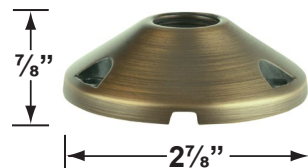

Mounting Canopies

- CX-705B-AB Brass Flat Canopy, 1/2" NPT, **Antique Bronze**
- CX-709B-AB Brass Raised Canopy, 1/2" NPT, **Antique Bronze**
- CX-718B-AB 5" Brass Canopy, 3-Hole 1/2" NPT, **Antique Bronze**