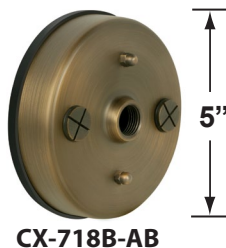

Mounting Canopies

- CX-705B-AB Brass Flat Canopy, 1/2" NPT, **Antique Bronze**
- CX-709B-AB Brass Raised Canopy, 1/2" NPT, **Antique Bronze**
- CX-718B-AB 5" Brass Canopy, 3-Hole 1/2" NPT, **Antique Bronze**