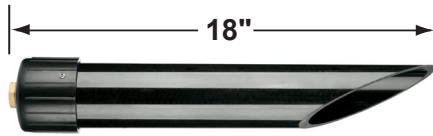

PRODUCT # : CL-645B-AB

• Area Lights

• Cast Brass

Mounting Pedestals

- CX-601-BK 1" PVC Mounting Pedestal, 1/2" NPT, **Black**
- CX-601-VG 1" PVC Mounting Pedestal, 1/2" NPT, **Verde Green**
- CX-603-BK 3" PVC Mounting Pedestal, 1/2" NPT Female Brass Hub on top, **Black**
- CX-603-VG 3" PVC Mounting Pedestal, 1/2" NPT Female Brass Hub on top, **Verde Green**