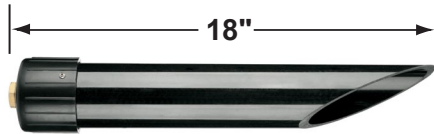

PRODUCT # : CL-632

•Area Lights

•Aluminum

Mounting Pedestals

- CX-601-BK 1" PVC Mounting Pedestal, 1/2" NPT, **Black**
- CX-601-VG 1" PVC Mounting Pedestal, 1/2" NPT, **Verde Green**
- CX-603-BK 3" PVC Mounting Pedestal, 1/2" NPT Female Brass Hub on top, **Black**
- CX-603-VG 3" PVC Mounting Pedestal, 1/2" NPT Female Brass Hub on top, **Verde Green**

CX-603-BK

- CX-604-BK 1" PVC Adjustable Mounting Pedestal, 1/2" NPT, **Black**
- CX-621-BK 1" PVC Cap, 1/2" NPT, **Black**
- CX-621-VG 1" PVC Cap, 1/2" NPT, **Verde Green**
- CX-622-BK 2" PVC Cap, 1/2" NPT, **Black**
- CX-622-VG 2" PVC Cap, 1/2" NPT, **Verde Green**
- CX-624-BK 3" PVC Cap, 1/2" NPT Female Brass Hub, **Black**
- CX-624-VG 3" PVC Cap, 1/2" NPT Female Brass Hub, **Verde Green**

Mounting Canopies

- CX-703 Aluminum tree mount canopy 1/2" NPT
  Finishes: **BK- Black, BZ- Bronze, GR- Green, GT- Granite, RT- Rust, VG- Verde Green, WH- White**