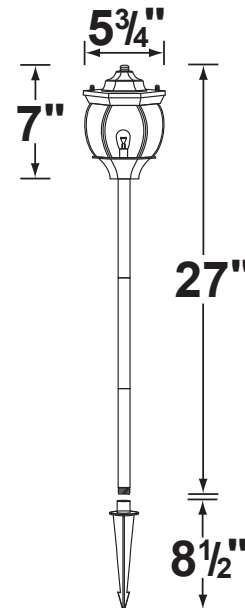

AVAILABLE LED LAMPS (Corona LED lamps have a five (5) year limited warranty against manufacturer's defects)

LAMP NUMBER	WATTS	BEAM		COLOR & TEMP.	RATED HOURS	HALOGEN EQUIVALENT
		SPREAD	LUMEN			
L-EDBA-2W	2	360°	200	2700K	25,000	20 Watt
L-EDBA-2.5W	2.5	180°	240	2700K	25,000	35 Watt
L-EDBA-2W-3K	2	360°	210	3000K	25,000	20 Watt
L-EDBA-2.5W-3K	2.5	180°	250	3000K	25,000	35 Watt
L-EDBA-AM*	2	360°	170	2000K	25,000	20 Watt

*AM- Amber color

For more additional Lamps, and accessories visit Coronalighting.com

JOB INFORMATION

TYPE: _____ DATE: _____

JOB NAME & ADDRESS: _____

PRODUCT #:

TOTAL QUANTITY:

LAMP TYPE & WATTAGE:

TRANSFORMER:

CONTRACTOR:

SPECIFIER:

• When ordering a halogen or xenon lamp add lamp number to the end of the product number. If you are ordering LED lamps you should follow the format below:

• CL - **product #** - **color** - **lamp** - **wattage**
CL - 632 - VG - L-EDBA - 2W-3K

Example: CL-632-VG-L-EDBA-2W-3K

• Corona Lighting reserves the right to make any change and/or improvement to the design and construction of this fixture without further notification.