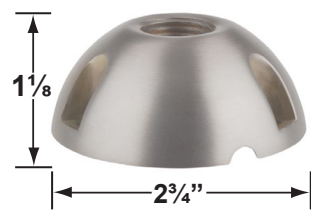

CX-709B-SI