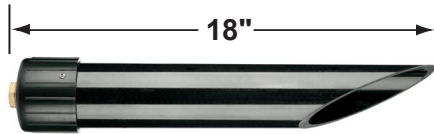

PRODUCT # : CL-545B-SI

•Directional Lights

•Cast Brass

Mounting Pedestals

- CX-601-BK 1" PVC Mounting Pedestal, 1/2" NPT, **Black**
- CX-601-VG 1" PVC Mounting Pedestal, 1/2" NPT, **Verde Green**
- CX-603-BK 3" PVC Mounting Pedestal, 1/2" NPT Female Brass Hub on top, **Black**
- CX-603-VG 3" PVC Mounting Pedestal, 1/2" NPT Female Brass Hub on top, **Verde Green**

CX-603-BK

- CX-604-BK 1" PVC Adjustable Mounting Pedestal, 1/2" NPT, **Black**
- CX-621-BK 1" PVC Cap, 1/2" NPT, **Black**
- CX-621-VG 1" PVC Cap, 1/2" NPT, **Verde Green**
- CX-622-BK 2" PVC Cap, 1/2" NPT, **Black**
- CX-622-VG 2" PVC Cap, 1/2" NPT, **Verde Green**
- CX-624-BK 3" PVC Cap, 1/2" NPT Female Brass Hub, **Black**
- CX-624-VG 3" PVC Cap, 1/2" NPT Female Brass Hub, **Verde Green**

Mounting Canopies

- CX-705B-SI Brass Flat Canopy, 1/2" NPT, **Silver Plated**
- CX-709B-SI Brass Raised Canopy, 1/2" NPT, **Silver Plated**
- CX-718B-SI 5" Brass Canopy, 3-Hole 1/2" NPT, **Silver Plated**
- CX-719B-SI Brass Tree Mounting Bracket, 1/2" NPT, **Silver Plated**
- CX-720-BR Brass Tree mount Canopy with 9" Rubber Strap stretches to 14, **Natural Brass**
- CX-721-BR Brass Tree mount Canopy with 15" Rubber Strap stretches to 22", **Natural Brass**
- CX-722-BR Brass Tree mount Canopy with 22" Rubber Strap stretches to 33", **Natural Brass**
- CX-723-BR Brass Tree mount Canopy with 31" Rubber Strap stretches to 45", **Natural Brass**
- CX-724-BR Brass Tree mount Canopy with 41" Rubber Strap stretches to 61", **Natural Brass**