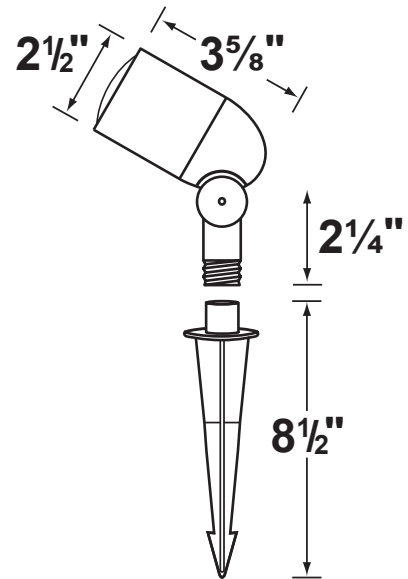

AVAILABLE LED LAMPS (Corona LED lamps have a five (5) year limited warranty against manufacturer's defects)

LAMP NUMBER	WATTS	BEAM		COLOR & TEMP.	RATED HOURS	HALOGEN EQUIVALENT
		SPREAD	LUMEN			
L-ED16-3W-SP	3.5	15° Spot	270	2700K	50,000	25 Watt
L-ED16-3W-FL	3.5	45° Flood	270	2700K	50,000	25 Watt
L-ED16-3W-WF	3.5	60° Wide Flood	270	2700K	50,000	25 Watt
L-ED16-5W-SP	5	15° Spot	350	2700K	50,000	40 Watt
L-ED16-5W-FL	5	45° Flood	350	2700K	50,000	40 Watt
L-ED16-5W-WF	5	60° Wide Flood	350	2700K	50,000	40 Watt
L-ED16-COB5W-SP	5	15° Spot	450	2700K	50,000	50 Watt
L-ED16-COB5W-FL	5	38° Flood	450	2700K	50,000	50 Watt
L-ED16-COB5W-WF	5	60° Wide Flood	450	2700K	50,000	50 Watt
L-ED16-COB5W-SP3K	5	15° Spot	470	3000K	50,000	50 Watt
L-ED16-COB5W-FL3K	5	38° Flood	470	3000K	50,000	50 Watt
L-ED16-COB5W-WF3K	5	60° Wide Flood	470	3000K	50,000	50 Watt

Single color MR-16 LED available in AMBER, BLUE, GREEN, PURPLE, RED and VIOLET

JOB INFORMATION

TYPE: DATE:

JOB NAME & ADDRESS:

PRODUCT #:

TOTAL QUANTITY:

LAMP TYPE & WATTAGE:

TRANSFORMER:

CONTRACTOR:

SPECIFIER:

• When ordering LED lamp with a fixture your part number should follow the format below:

• CL - product # - lamp - wattage - lamp angle

CL - 545B-SI - L-ED16 - 5W - FL

Example: CL-545B-SI-L-ED16-5W-FL

• Corona Lighting reserves the right to make any change and/or improvement to the design and construction of this fixture without further notification.