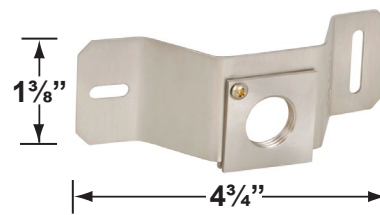

CX-719B-SI