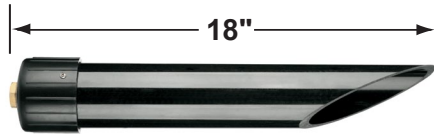

PRODUCT # : CL-545B-AB

•Directional Lights

•Cast Brass

Mounting Pedestals

- CX-601-BK 1" PVC Mounting Pedestal, 1/2" NPT, **Black**
- CX-601-VG 1" PVC Mounting Pedestal, 1/2" NPT, **Verde Green**
- CX-603-BK 3" PVC Mounting Pedestal, 1/2" NPT Female Brass Hub on top, **Black**
- CX-603-VG 3" PVC Mounting Pedestal, 1/2" NPT Female Brass Hub on top, **Verde Green**

CX-603-BK