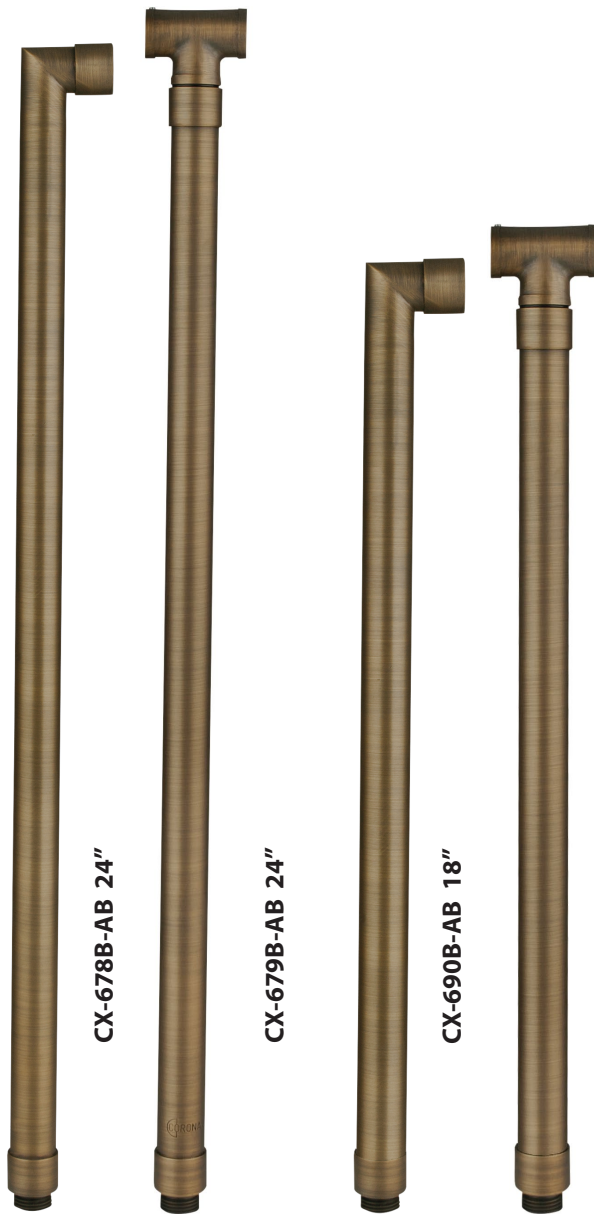

ACCESSORIES SHEET

PRODUCT # : CL-545B-AB

• Directional Lights

• Cast Brass

Mounting Posts For Sign Light & Path Light Applications

- CX-678B-AB 24" Brass Single Head Post, **Antique Bronze**
- CX-679B-AB 24" Brass Double Head Post, **Antique Bronze**
- CX-690B-AB 18" Brass Single Head Post, **Antique Bronze**
- CX-693B-AB 18" Brass Double Head Post, **Antique Bronze**

• CX-718B-AB (Mounting Canopies pg 2) is required for sign light installation.