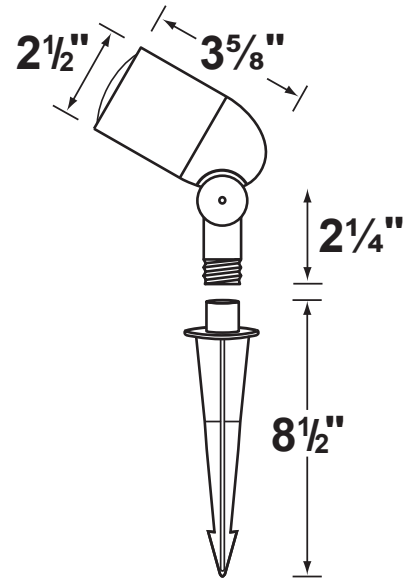

AVAILABLE LED LAMPS (Corona LED lamps have a five (5) year limited warranty against manufacturer's defects)

LAMP NUMBER	WATTS	BEAM		COLOR & TEMP.	RATED HOURS	HALOGEN EQUIVALENT
		SPREAD	LUMEN			
L-ED16-3W-SP	3.5	15° Spot	270	2700K	50,000	25 Watt
L-ED16-3W-FL	3.5	45° Flood	270	2700K	50,000	25 Watt
L-ED16-3W-WF	3.5	60° Wide Flood	270	2700K	50,000	25 Watt
L-ED16-5W-SP	5	15° Spot	350	2700K	50,000	40 Watt
L-ED16-5W-FL	5	45° Flood	350	2700K	50,000	40 Watt
L-ED16-5W-WF	5	60° Wide Flood	350	2700K	50,000	40 Watt
L-ED16-COB5W-SP	5	15° Spot	450	2700K	50,000	50 Watt
L-ED16-COB5W-FL	5	38° Flood	450	2700K	50,000	50 Watt
L-ED16-COB5W-WF	5	60° Wide Flood	450	2700K	50,000	50 Watt
L-ED16-COB5W-SP3K	5	15° Spot	470	3000K	50,000	50 Watt
L-ED16-COB5W-FL3K	5	38° Flood	470	3000K	50,000	50 Watt
L-ED16-COB5W-WF3K	5	60° Wide Flood	470	3000K	50,000	50 Watt

Single color MR-16 LED available in AMBER, BLUE, GREEN, PURPLE, RED and VIOLET

JOB INFORMATION

TYPE: _____ DATE: _____

JOB NAME & ADDRESS: _____

PRODUCT #: _____

TOTAL QUANTITY: _____

LAMP TYPE & WATTAGE: _____

TRANSFORMER: _____

CONTRACTOR: _____

SPECIFIER: _____

• When ordering LED lamp with a fixture your part number should follow the format below:

• **CL** - **product #** - **lamp** - **wattage** - **lamp angle**

CL - 545B-AB - L-ED16 - 5W - FL

Example: CL-545B-AB-L-ED16-5W-FL

• Corona Lighting reserves the right to make any change and/or improvement to the design and construction of this fixture without further notification.