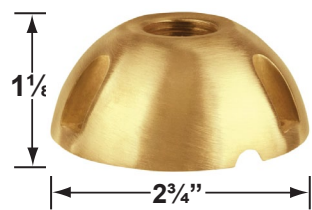

CX-709B-BR