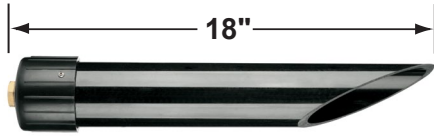

PRODUCT # : CL-541C-RC

•Directional Lights

•Solid Copper

Mounting Pedestals

- CX-601-BK 1" PVC Mounting Pedestal, 1/2" NPT, **Black**
- CX-601-VG 1" PVC Mounting Pedestal, 1/2" NPT, **Verde Green**
- CX-603-BK 3" PVC Mounting Pedestal, 1/2" NPT Female Brass Hub on top, **Black**
- CX-603-VG 3" PVC Mounting Pedestal, 1/2" NPT Female Brass Hub on top, **Verde Green**

CX-603-BK

- CX-604-BK 1" PVC Adjustable Mounting Pedestal, 1/2" NPT, **Black**
- CX-621-BK 1" PVC Cap, 1/2" NPT, **Black**
- CX-621-VG 1" PVC Cap, 1/2" NPT, **Verde Green**
- CX-622-BK 2" PVC Cap, 1/2" NPT, **Black**
- CX-622-VG 2" PVC Cap, 1/2" NPT, **Verde Green**
- CX-624-BK 3" PVC Cap, 1/2" NPT Female Brass Hub, **Black**
- CX-624-VG 3" PVC Cap, 1/2" NPT Female Brass Hub, **Verde Green**

Mounting Canopies

- CX-705B-BR Brass Flat Canopy, 1/2" NPT, **Natural Brass**
- CX-709B-BR Brass Raised Canopy, 1/2" NPT, **Natural Brass**
- CX-719B-BR Brass Tree Mounting Bracket, 1/2" NPT, **Natural Brass**
- CX-720-BR Brass Tree mount Canopy with 9" Rubber Strap stretches to 14, **Natural Brass**
- CX-721-BR Brass Tree mount Canopy with 15" Rubber Strap stretches to 22", **Natural Brass**
- CX-722-BR Brass Tree mount Canopy with 22" Rubber Strap stretches to 33", **Natural Brass**
- CX-723-BR Brass Tree mount Canopy with 31" Rubber Strap stretches to 45", **Natural Brass**
- CX-724-BR Brass Tree mount Canopy with 41" Rubber Strap stretches to 61", **Natural Brass**