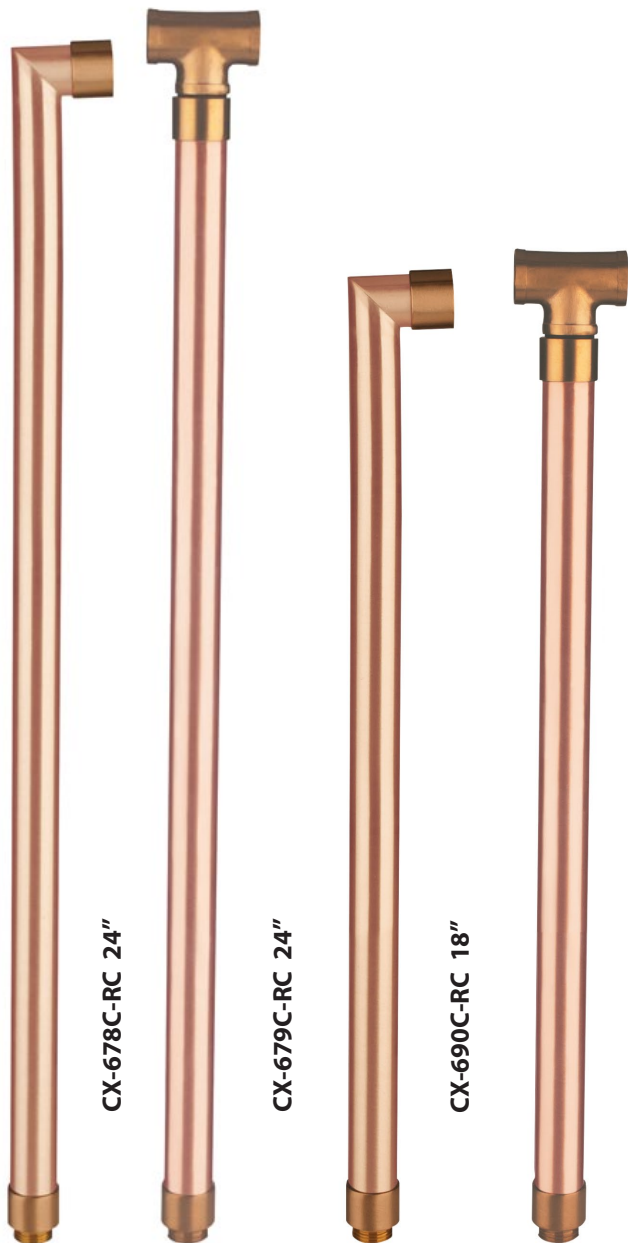

SPECIFICATION SHEET

PRODUCT # : CL-541C-RC

•Directional Lights

•Solid Copper

Fixture Specifications:

Housing & Shroud: Corrosion Resistant Solid Copper.

Finish: RC- Raw Copper. Will age gradually over time.

CX-682C-RC 6"

CX-683C-RC 12"

CX-684C-RC 18"

CX-685C-RC 24"

PRODUCT # : CL-541C-RC

•Directional Lights

•Solid Copper

Mounting Posts For Path Light Applications

- CX-678C-RC 24" Copper Single Head Post, **Raw Copper**
- CX-679C-RC 24" Copper Double Head Post, **Raw Copper**
- CX-690C-RC 18" Copper Single Head Post, **Raw Copper**
- CX-693C-RC 18" Copper Double Head Post, **Raw Copper**

Cable Connectors

- CX-854 Direct Burial Silicone Filled Wire Nut, **Tan**
- CX-858 Speedy Cable Connector, Supply Cable up to 10-2, **Black**
- CX-839 Universal cable connector, Supply cable up to 8-2, one/Pack **Black**