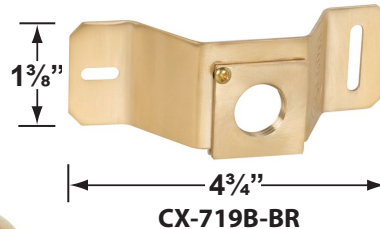

CX-719B-BR