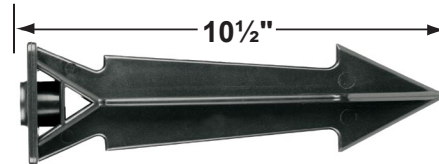

SPECIFICATION SHEET

PRODUCT # : CL-541C-RC

•Directional Lights

•Solid Copper

Fixture Specifications:

Housing & Shroud: Corrosion Resistant Solid Copper.

Finish: RC- Raw Copper. Will age gradually over time.

Mounting Canopies

- CX-705B-BR Brass Flat Canopy, 1/2" NPT, **Natural Brass**
- CX-709B-BR Brass Raised Canopy, 1/2" NPT, **Natural Brass**
- CX-719B-BR Brass Tree Mounting Bracket, 1/2" NPT, **Natural Brass**
- CX-720-BR Brass Tree mount Canopy with 9" Rubber Strap stretches to 14, **Natural Brass**
- CX-721-BR Brass Tree mount Canopy with 15" Rubber Strap stretches to 22", **Natural Brass**
- CX-722-BR Brass Tree mount Canopy with 22" Rubber Strap stretches to 33", **Natural Brass**
- CX-723-BR Brass Tree mount Canopy with 31" Rubber Strap stretches to 45", **Natural Brass**
- CX-724-BR Brass Tree mount Canopy with 41" Rubber Strap stretches to 61", **Natural Brass**

CX-709B-BR

CX-705B-BR

CX-719B-BR

CX-722-BR

Ground Spikes

- CX-642-BK 8.5" ABS Spike, 1/2" NPT, **Black**
- CX-642-BZ 8.5" ABS Spike, 1/2" NPT, **Bronze**
- CX-643-BZ 8.5" ABS Spike, 1/2" NPT, **Bronze**

CX-647-BK