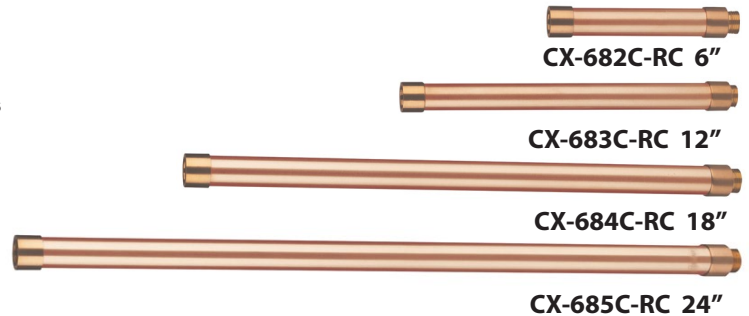

CX-682C-RC 6"

CX-683C-RC 12"

CX-684C-RC 18"