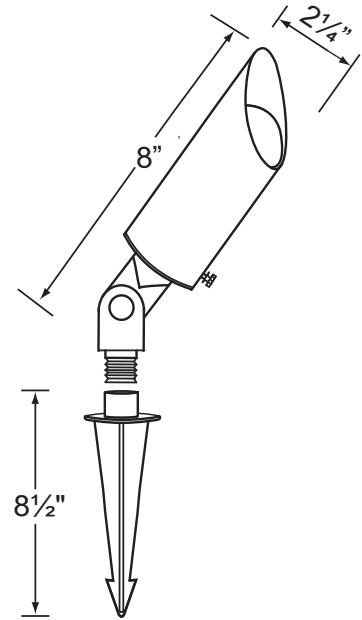

AVAILABLE LED LAMPS (Corona LED lamps have a five (5) year limited warranty against manufacturer's defects)

LAMP NUMBER	WATTS	BEAM		COLOR & TEMP.	RATED HOURS	HALOGEN EQUIVALENT
		SPREAD	LUMEN			
L-ED16-3W-SP	3.5	15° Spot	270	2700K	50,000	25 Watt
L-ED16-3W-FL	3.5	45° Flood	270	2700K	50,000	25 Watt
L-ED16-3W-WF	3.5	60° Wide Flood	270	2700K	50,000	25 Watt
L-ED16-5W-SP	5	15° Spot	350	2700K	50,000	40 Watt
L-ED16-5W-FL	5	45° Flood	350	2700K	50,000	40 Watt
L-ED16-5W-WF	5	60° Wide Flood	350	2700K	50,000	40 Watt
L-ED16-COB5W-SP	5	15° Spot	450	2700K	50,000	50 Watt
L-ED16-COB5W-FL	5	38° Flood	450	2700K	50,000	50 Watt
L-ED16-COB5W-WF	5	60° Wide Flood	450	2700K	50,000	50 Watt
L-ED16-COB5W-SP3K	5	15° Spot	470	3000K	50,000	50 Watt
L-ED16-COB5W-FL3K	5	38° Flood	470	3000K	50,000	50 Watt
L-ED16-COB5W-WF3K	5	60° Wide Flood	470	3000K	50,000	50 Watt

Single color MR-16 LED available in AMBER, BLUE, GREEN, PURPLE, RED and VIOLET

JOB INFORMATION

TYPE: _____ DATE: _____
JOB NAME & ADDRESS: _____
PRODUCT #: _____
TOTAL QUANTITY: _____
LAMP TYPE & WATTAGE: _____
TRANSFORMER: _____
CONTRACTOR: _____
SPECIFIER: _____

• When ordering LED lamp with a fixture your part number should follow the format below:

• CL - product # - lamp - wattage - lamp angle

CL - 541C-RC - L-ED16 - 5W - FL

Example: CL-541C-RC-L-ED16-5W-FL

• Corona Lighting reserves the right to make any change and/or improvement to the design and construction of this fixture without further notification.