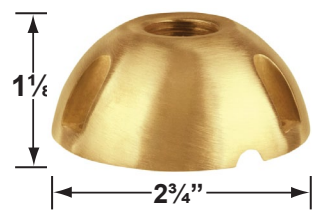

CX-709B-BR