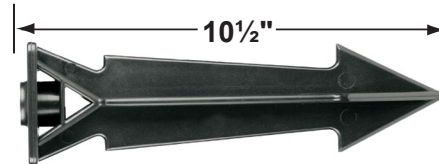

SPECIFICATION SHEET

PRODUCT # : CL-540C-RC

• Directional Lights

• Solid Copper

Fixture Specifications:

Housing & Shroud: Corrosion Resistant Solid Copper.

Finish: RC- Raw Copper. Natural toning process.

Lens: Clear and heat resistant tempered flat glass.

Mounting Canopies

- CX-705B-BR Brass Flat Canopy, 1/2" NPT, **Natural Brass**
- CX-709B-BR Brass Raised Canopy, 1/2" NPT, **Natural Brass**
- CX-719B-BR Brass Tree Mounting Bracket, 1/2" NPT, **Natural Brass**
- CX-720-BR Brass Tree mount Canopy with 9" Rubber Strap stretches to 14, **Natural Brass**
- CX-721-BR Brass Tree mount Canopy with 15" Rubber Strap stretches to 22", **Natural Brass**
- CX-722-BR Brass Tree mount Canopy with 22" Rubber Strap stretches to 33", **Natural Brass**
- CX-723-BR Brass Tree mount Canopy with 31" Rubber Strap stretches to 45", **Natural Brass**
- CX-724-BR Brass Tree mount Canopy with 41" Rubber Strap stretches to 61", **Natural Brass**

CX-709B-BR

CX-705B-BR

CX-719B-BR

CX-722-BR

Ground Spikes

- CX-642-BK 8.5" ABS Spike, 1/2" NPT, **Black**
- CX-642-BZ 8.5" ABS Spike, 1/2" NPT, **Bronze**
- CX-643-BZ 8.5" ABS Spike, 1/2" NPT, **Bronze**

CX-647-BK