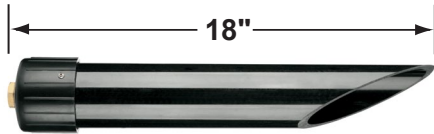

PRODUCT # : CL-540C-RC

•Directional Lights

•Solid Copper

Mounting Pedestals

- CX-601-BK 1" PVC Mounting Pedestal, 1/2" NPT, **Black**
- CX-601-VG 1" PVC Mounting Pedestal, 1/2" NPT, **Verde Green**
- CX-603-BK 3" PVC Mounting Pedestal, 1/2" NPT Female Brass Hub on top, **Black**
- CX-603-VG 3" PVC Mounting Pedestal, 1/2" NPT Female Brass Hub on top, **Verde Green**

CX-603-BK

- CX-604-BK 1" PVC Adjustable Mounting Pedestal, 1/2" NPT, **Black**
- CX-621-BK 1" PVC Cap, 1/2" NPT, **Black**
- CX-621-VG 1" PVC Cap, 1/2" NPT, **Verde Green**
- CX-622-BK 2" PVC Cap, 1/2" NPT, **Black**
- CX-622-VG 2" PVC Cap, 1/2" NPT, **Verde Green**
- CX-624-BK 3" PVC Cap, 1/2" NPT Female Brass Hub, **Black**
- CX-624-VG 3" PVC Cap, 1/2" NPT Female Brass Hub, **Verde Green**

Mounting Canopies

- CX-705B-BR Brass Flat Canopy, 1/2" NPT, **Natural Brass**
- CX-709B-BR Brass Raised Canopy, 1/2" NPT, **Natural Brass**
- CX-719B-BR Brass Tree Mounting Bracket, 1/2" NPT, **Natural Brass**
- CX-720-BR Brass Tree mount Canopy with 9" Rubber Strap stretches to 14, **Natural Brass**
- CX-721-BR Brass Tree mount Canopy with 15" Rubber Strap stretches to 22", **Natural Brass**
- CX-722-BR Brass Tree mount Canopy with 22" Rubber Strap stretches to 33", **Natural Brass**
- CX-723-BR Brass Tree mount Canopy with 31" Rubber Strap stretches to 45", **Natural Brass**
- CX-724-BR Brass Tree mount Canopy with 41" Rubber Strap stretches to 61", **Natural Brass**