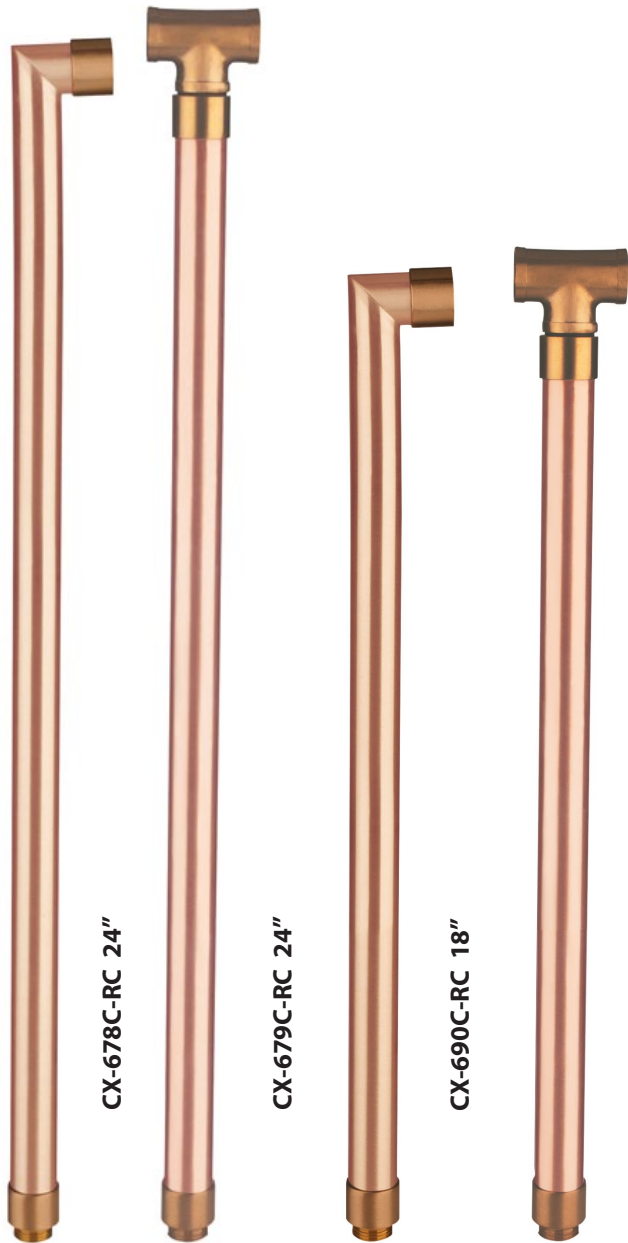

SPECIFICATION SHEET

PRODUCT # : CL-540C-RC

• Directional Lights

• Solid Copper

Fixture Specifications:

Housing & Shroud: Corrosion Resistant Solid Copper.

Finish: RC- Raw Copper. Natural toning process.

Lens: Clear and heat resistant tempered flat glass.

CX-682C-RC 6"

CX-683C-RC 12"

CX-684C-RC 18"

CX-685C-RC 24"

PRODUCT # : CL-540C-RC

• Directional Lights

• Solid Copper

Mounting Posts For Path Light Applications

- CX-678C-RC 24" Copper Single Head Post, **Raw Copper**
- CX-679C-RC 24" Copper Double Head Post, **Raw Copper**
- CX-690C-RC 18" Copper Single Head Post, **Raw Copper**
- CX-693C-RC 18" Copper Double Head Post, **Raw Copper**

Cable Connectors

- CX-854 Direct Burial Silicone Filled Wire Nut, **Tan**
- CX-858 Speedy Cable Connector, Supply Cable up to 10-2, **Black**
- CX-839 Universal cable connector, Supply cable up to 8-2, one/Pack **Black**