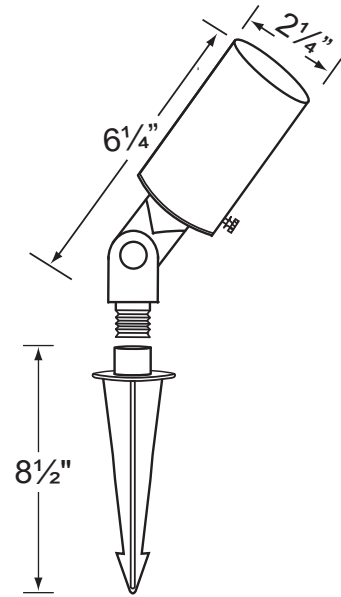

AVAILABLE LED LAMPS (Corona LED lamps have a five (5) year limited warranty against manufacturer's defects)

LAMP NUMBER	WATTS	BEAM		COLOR & TEMP.	RATED HOURS	HALOGEN EQUIVALENT
		SPREAD	LUMEN			
L-ED16-3W-SP	3.5	15° Spot	270	2700K	50,000	25 Watt
L-ED16-3W-FL	3.5	45° Flood	270	2700K	50,000	25 Watt
L-ED16-3W-WF	3.5	60° Wide Flood	270	2700K	50,000	25 Watt
L-ED16-5W-SP	5	15° Spot	350	2700K	50,000	40 Watt
L-ED16-5W-FL	5	45° Flood	350	2700K	50,000	40 Watt
L-ED16-5W-WF	5	60° Wide Flood	350	2700K	50,000	40 Watt
L-ED16-COB5W-SP	5	15° Spot	450	2700K	50,000	50 Watt
L-ED16-COB5W-FL	5	38° Flood	450	2700K	50,000	50 Watt
L-ED16-COB5W-WF	5	60° Wide Flood	450	2700K	50,000	50 Watt
L-ED16-COB5W-SP3K	5	15° Spot	470	3000K	50,000	50 Watt
L-ED16-COB5W-FL3K	5	38° Flood	470	3000K	50,000	50 Watt
L-ED16-COB5W-WF3K	5	60° Wide Flood	470	3000K	50,000	50 Watt

Single color MR-16 LED available in AMBER, BLUE, GREEN, PURPLE, RED and VIOLET

JOB INFORMATION

TYPE: _____ DATE: _____

JOB NAME & ADDRESS: _____

PRODUCT #:

TOTAL QUANTITY:

LAMP TYPE & WATTAGE:

TRANSFORMER:

CONTRACTOR:

SPECIFIER:

• When ordering LED lamp with a fixture your part number should follow the format below:

• CL - product # - lamp - wattage - lamp angle

CL - 540C-RC - L-ED16 - 5W - FL

Example: CL-540C-RC-L-ED16-5W-FL

• Corona Lighting reserves the right to make any change and/or improvement to the design and construction of this fixture without further notification.