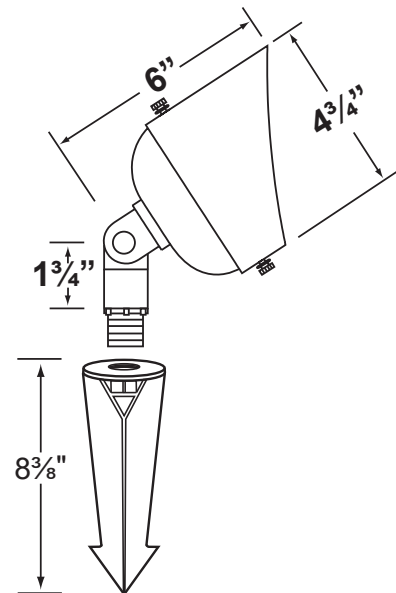

AVAILABLE LED LAMPS (Corona LED lamps have a five (5) year limited warranty against manufacturer's defects)

LAMP NUMBER	WATTS	BEAM		COLOR & TEMP.	RATED HOURS	HALOGEN EQUIVALENT
		SPREAD	LUMEN			
L-ED36-6W-FL	6	45° Flood	610	2700K	50,000	35 Watt
L-ED36-6W-WF	6	60° Wide Flood	610	2700K	50,000	35 Watt
L-ED36-10W-FL	10	45° Flood	800	2700K	50,000	50 Watt
L-ED36-10W-WF	10	60° Wide Flood	800	2700K	50,000	50 Watt
L-ED36-13W-FL	13	45° Flood	1150	2700K	50,000	75 Watt
L-ED36-13W-WF	13	60° Wide Flood	1150	2700K	50,000	75 Watt

For more additional Lamps, and accessories visit Coronalighting.com

JOB INFORMATION

TYPE: _____ DATE: _____

JOB NAME & ADDRESS: _____

PRODUCT #:

TOTAL QUANTITY:

LAMP TYPE & WATTAGE:

TRANSFORMER:

CONTRACTOR:

SPECIFIER:

• When ordering LED lamp with a fixture your part number should follow the format below:

• CL - product # - color - lamp - wattage - lamp angle

CL - 539 - BZ - L-ED36 - 13W - FL

Example: CL-539-BZ-L-ED36-13W-FL

• Corona Lighting reserves the right to make any change and/or improvement to the design and construction of this fixture without further notification.