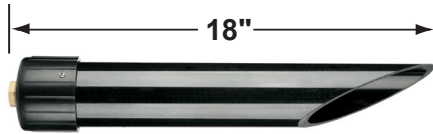

PRODUCT # : CL-539

• Directional Light

• Cast Aluminum

Mounting Pedestals

- CX-601-BK 1" PVC Mounting Pedestal, 1/2" NPT, **Black**
- CX-601-VG 1" PVC Mounting Pedestal, 1/2" NPT, **Verde Green**
- CX-603-BK 3" PVC Mounting Pedestal, 1/2" NPT Female Brass Hub on top, **Black**
- CX-603-VG 3" PVC Mounting Pedestal, 1/2" NPT Female Brass Hub on top, **Verde Green**

CX-603-BK

- CX-604-BK 1" PVC Adjustable Mounting Pedestal, 1/2" NPT, **Black**
- CX-621-BK 1" PVC Cap, 1/2" NPT, **Black**
- CX-621-VG 1" PVC Cap, 1/2" NPT, **Verde Green**
- CX-622-BK 2" PVC Cap, 1/2" NPT, **Black**
- CX-622-VG 2" PVC Cap, 1/2" NPT, **Verde Green**
- CX-624-BK 3" PVC Cap, 1/2" NPT Female Brass Hub, **Black**
- CX-624-VG 3" PVC Cap, 1/2" NPT Female Brass Hub, **Verde Green**