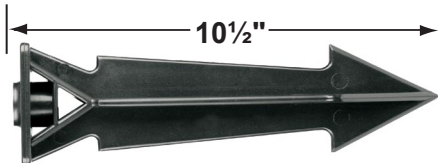

Ground Spikes

- CX-642-BK 8.5" ABS Spike, 1/2" NPT, **Black**
- CX-642-BZ 8.5" ABS Spike, 1/2" NPT, **Bronze**
- CX-643-BZ 8.5" ABS Spike, 1/2" NPT, **Bronze**

CX-647-BK