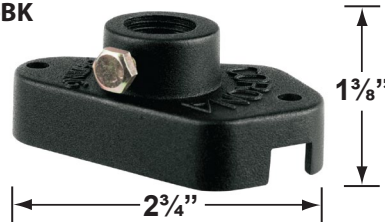

PRODUCT # : CL-539

• Directional Light

• Cast Aluminum

Fixture Specifications:

Housing & Shroud: Precision machined cast aluminum. The two brass thumb screws allow field adjustments. Shroud is rotatable 360° to prevent glare.

CX-704 Aluminum Oval Bracket with 1/2" NPT Female Hub
Finishes: **BK**- Black, **BZ**- Bronze, **GR**- Green,
GT- Granite, **RT**- Rust, **VG**- Verde Green,
WH- White

Cable Connectors

CX-854 Direct Burial Silicone Filled Wire Nut, **Tan**

CX-858 Speedy Cable Connector, Supply Cable up to 10-2, **Black**

CX-839 Universal cable connector, Supply cable up to 8-2,
one/Pack **Black**

CX-700-BK

CX-704-BK

CX-839

CX-854