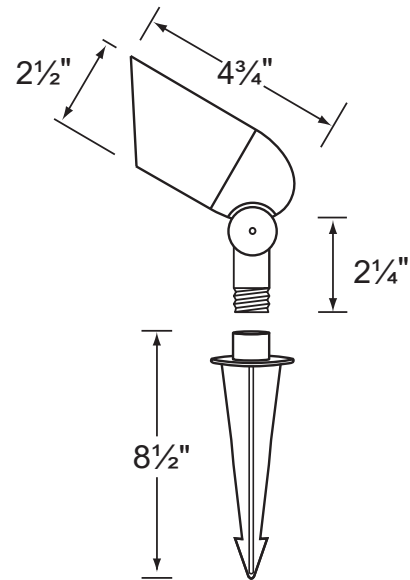

AVAILABLE LED LAMPS (Corona LED lamps have a five (5) year limited warranty against manufacturer's defects)

LAMP NUMBER	WATTS	BEAM		COLOR & TEMP.	RATED HOURS	HALOGEN EQUIVALENT
		SPREAD	LUMEN			
L-ED16-3W-SP	3.5	15° Spot	270	2700K	50,000	25 Watt
L-ED16-3W-FL	3.5	45° Flood	270	2700K	50,000	25 Watt
L-ED16-3W-WF	3.5	60° Wide Flood	270	2700K	50,000	25 Watt
L-ED16-5W-SP	5	15° Spot	350	2700K	50,000	40 Watt
L-ED16-5W-FL	5	45° Flood	350	2700K	50,000	40 Watt
L-ED16-5W-WF	5	60° Wide Flood	350	2700K	50,000	40 Watt
L-ED16-COB5W-SP	5	15° Spot	450	2700K	50,000	50 Watt
L-ED16-COB5W-FL	5	38° Flood	450	2700K	50,000	50 Watt
L-ED16-COB5W-WF	5	60° Wide Flood	450	2700K	50,000	50 Watt
L-ED16-COB5W-SP3K	5	15° Spot	470	3000K	50,000	50 Watt
L-ED16-COB5W-FL3K	5	38° Flood	470	3000K	50,000	50 Watt
L-ED16-COB5W-WF3K	5	60° Wide Flood	470	3000K	50,000	50 Watt

Single color MR-16 LED available in AMBER, BLUE, GREEN, PURPLE, RED and VIOLET

JOB INFORMATION

TYPE: DATE:

JOB NAME & ADDRESS:

PRODUCT #:

TOTAL QUANTITY:

LAMP TYPE & WATTAGE:

TRANSFORMER:

CONTRACTOR:

SPECIFIER:

• When ordering LED lamp with a fixture your part number should follow the format below:

• **CL** - **product #** - **lamp** - **wattage** - **lamp angle**

CL - 535B-SI - L-ED16 - 5W - FL

Example: CL-535B-SI-L-ED16-5W-FL

• Corona Lighting reserves the right to make any change and/or improvement to the design and construction of this fixture without further notification.