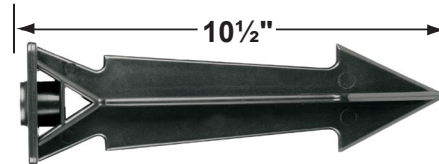

Ground Spikes

- CX-642-BK 8.5" ABS Spike, ½" NPT, **Black**
- CX-642-BZ 8.5" ABS Spike, ½" NPT, **Bronze**
- CX-643-BZ 8.5" ABS Spike, ½" NPT, **Bronze**

CX-647-BK

- CX-646-BK 8" ABS Spike, ½" NPT, **Black**
- CX-646-BR 8" ABS Spike, ½" NPT, **Natural Brass**
- CX-646-SS 8" ABS Spike, ½" NPT, **Stainless Steel**
- CX-647-BK 10.5" Heavy Duty ABS Spike, ½" NPT, **Black**

Mounting Posts For Sign Light & Path Light Applications

- CX-678B-SI 24" Brass Single Head Post, **Silver Plated**
- CX-679B-SI 24" Brass Double Head Post, **Silver Plated**

•CX-718B-SI (Mounting Canopies pg 2) is required for sign light installation.