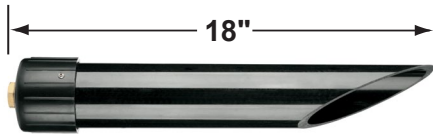

PRODUCT # : CL-535B-SI

•Directional Lights

•Cast Brass

Mounting Pedestals

- CX-601-BK 1" PVC Mounting Pedestal, ½" NPT, **Black**
- CX-601-VG 1" PVC Mounting Pedestal, ½" NPT, **Verde Green**
- CX-603-BK 3" PVC Mounting Pedestal, ½" NPT Female Brass Hub on top, **Black**
- CX-603-VG 3" PVC Mounting Pedestal, ½" NPT Female Brass Hub on top, **Verde Green**

CX-603-BK

- CX-604-BK 1" PVC Adjustable Mounting Pedestal, ½" NPT, **Black**
- CX-621-BK 1" PVC Cap, ½" NPT, **Black**
- CX-621-VG 1" PVC Cap, ½" NPT, **Verde Green**
- CX-622-BK 2" PVC Cap, ½" NPT, **Black**
- CX-622-VG 2" PVC Cap, ½" NPT, **Verde Green**
- CX-624-BK 3" PVC Cap, ½" NPT Female Brass Hub, **Black**
- CX-624-VG 3" PVC Cap, ½" NPT Female Brass Hub, **Verde Green**

Mounting Canopies

- CX-705B-SI Brass Flat Canopy, ½" NPT, **Silver Plated**
- CX-709B-SI Brass Raised Canopy, ½" NPT, **Silver Plated**
- CX-718B-SI 5" Brass Canopy, 3-Hole ½" NPT, **Silver Plated**
- CX-719B-SI Brass Tree Mounting Bracket, 1/2" NPT, **Silver Plated**
- CX-720-BR Brass Tree mount Canopy with 9" Rubber Strap stretches to 14, **Natural Brass**
- CX-721-BR Brass Tree mount Canopy with 15" Rubber Strap stretches to 22", **Natural Brass**
- CX-722-BR Brass Tree mount Canopy with 22" Rubber Strap stretches to 33", **Natural Brass**
- CX-723-BR Brass Tree mount Canopy with 31" Rubber Strap stretches to 45", **Natural Brass**
- CX-724-BR Brass Tree mount Canopy with 41" Rubber Strap stretches to 61", **Natural Brass**