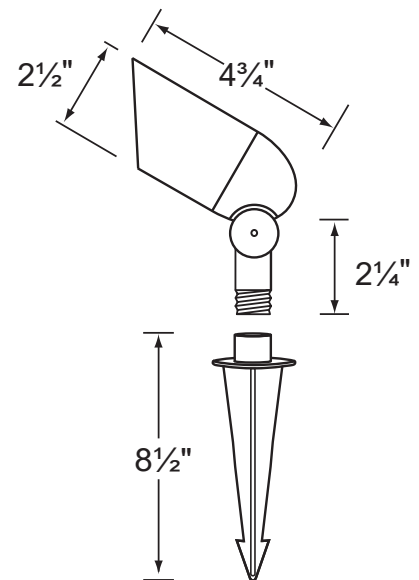

AVAILABLE LED LAMPS (Corona LED lamps have a five (5) year limited warranty against manufacturer's defects)

LAMP NUMBER	WATTS	BEAM		COLOR & TEMP.	RATED HOURS	HALOGEN EQUIVALENT
		SPREAD	LUMEN			
L-ED16-3W-SP	3.5	15° Spot	270	2700K	50,000	25 Watt
L-ED16-3W-FL	3.5	45° Flood	270	2700K	50,000	25 Watt
L-ED16-3W-WF	3.5	60° Wide Flood	270	2700K	50,000	25 Watt
L-ED16-5W-SP	5	15° Spot	350	2700K	50,000	40 Watt
L-ED16-5W-FL	5	45° Flood	350	2700K	50,000	40 Watt
L-ED16-5W-WF	5	60° Wide Flood	350	2700K	50,000	40 Watt
L-ED16-COB5W-SP	5	15° Spot	450	2700K	50,000	50 Watt
L-ED16-COB5W-FL	5	38° Flood	450	2700K	50,000	50 Watt
L-ED16-COB5W-WF	5	60° Wide Flood	450	2700K	50,000	50 Watt
L-ED16-COB5W-SP3K	5	15° Spot	470	3000K	50,000	50 Watt
L-ED16-COB5W-FL3K	5	38° Flood	470	3000K	50,000	50 Watt
L-ED16-COB5W-WF3K	5	60° Wide Flood	470	3000K	50,000	50 Watt

Single color MR-16 LED available in AMBER, BLUE, GREEN, PURPLE, RED and VIOLET

JOB INFORMATION

TYPE: _____ DATE: _____

JOB NAME & ADDRESS: _____

PRODUCT #: _____

TOTAL QUANTITY: _____

LAMP TYPE & WATTAGE: _____

TRANSFORMER: _____

CONTRACTOR: _____

SPECIFIER: _____

• When ordering LED lamp with a fixture your part number should follow the format below:

• **CL** - **product #** - **lamp** - **wattage** - **lamp angle**

CL - 535B-GM - L-ED16 - 5W - FL Example: CL-535B-GM-L-ED16-5W-FL

• Corona Lighting reserves the right to make any change and/or improvement to the design and construction of this fixture without further notification.