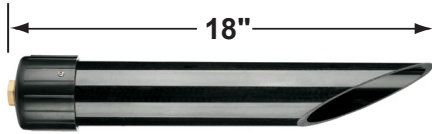

PRODUCT # : CL-535B-GM

•Directional Lights

•Cast Brass

Mounting Pedestals

- CX-601-BK 1" PVC Mounting Pedestal, 1/2" NPT, **Black**
- CX-601-VG 1" PVC Mounting Pedestal, 1/2" NPT, **Verde Green**
- CX-603-BK 3" PVC Mounting Pedestal, 1/2" NPT Female Brass Hub on top, **Black**
- CX-603-VG 3" PVC Mounting Pedestal, 1/2" NPT Female Brass Hub on top, **Verde Green**

CX-603-BK