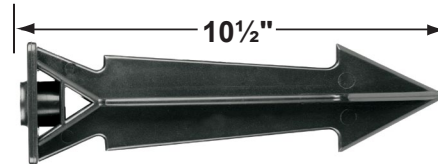

Ground Spikes

- CX-642-BK 8.5" ABS Spike, 1/2" NPT, **Black**
- CX-642-BZ 8.5" ABS Spike, 1/2" NPT, **Bronze**
- CX-643-BZ 8.5" ABS Spike, 1/2" NPT, **Bronze**

CX-647-BK

- CX-646-BK 8" ABS Spike, 1/2" NPT, **Black**
- CX-646-BR 8" ABS Spike, 1/2" NPT, **Natural Brass**
- CX-646-SS 8" ABS Spike, 1/2" NPT, **Stainless Steel**
- CX-647-BK 10.5" Heavy Duty ABS Spike, 1/2" NPT, **Black**

Mounting Risers

- CX-682B-GM 6" Brass Riser, 1/2" NPT Male/Female, **Gun Metal**
- CX-683B-GM 12" Brass Riser, 1/2" NPT Male/Female, **Gun Metal**
- CX-684B-GM 18" Brass Riser, 1/2" NPT Male/Female, **Gun Metal**
- CX-685B-GM 24" Brass Riser, 1/2" NPT Male/Female, **Gun Metal**

Mounting Canopies

- CX-705B-GM Brass Flat Canopy, 1/2" NPT, **Gun Metal**
- CX-709B-GM Brass Raised Canopy, 1/2" NPT, **Gun Metal**
- CX-718B-GM 5" Brass Canopy, 3-Hole 1/2" NPT, **Gun Metal**
- CX-719B-GM Brass Tree Mounting Bracket, 1/2" NPT, **Gun Metal**
- CX-720-BR Brass Tree mount Canopy with 9" Rubber Strap stretches to 14, **Natural Brass**
- CX-721-BR Brass Tree mount Canopy with 15" Rubber Strap stretches to 22", **Natural Brass**
- CX-722-BR Brass Tree mount Canopy with 22" Rubber Strap stretches to 33", **Natural Brass**
- CX-723-BR Brass Tree mount Canopy with 31" Rubber Strap stretches to 45", **Natural Brass**
- CX-724-BR Brass Tree mount Canopy with 41" Rubber Strap stretches to 61", **Natural Brass**