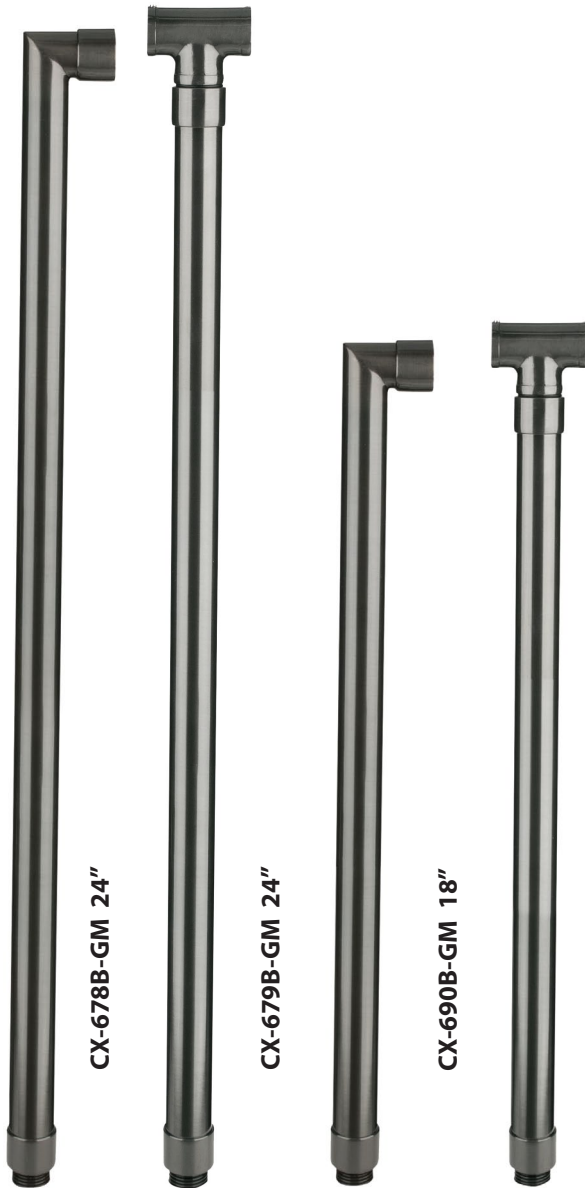

SPECIFICATION SHEET

PRODUCT # : CL-535B-GM

• Directional Lights

• Cast Brass

Fixture Specifications:

Housing & Shroud: Corrosion Resistant Cast Brass.

Finish: **GM- Gun Metal.** Natural toning process. GM finish will vary due to artistic process. Also available in **AB**, and **SI** finishes

LAMP NUMBER	WATTS	BEAM		COLOR & TEMP.	RATED HOURS	HALOGEN EQUIVALENT
		SPREAD	LUMEN			
L-ED16-3W-SP	3.5	15° Spot	270	2700K	50,000	25 Watt
L-ED16-3W-FL	3.5	45° Flood	270	2700K	50,000	25 Watt
L-ED16-3W-WF	3.5	60° Wide Flood	270	2700K	50,000	25 Watt
L-ED16-5W-SP	5	15° Spot	350	2700K	50,000	40 Watt
L-ED16-5W-FL	5	45° Flood	350	2700K	50,000	40 Watt
L-ED16-5W-WF	5	60° Wide Flood	350	2700K	50,000	40 Watt
L-ED16-COB5W-SP	5	15° Spot	450	2700K	50,000	50 Watt
L-ED16-COB5W-FL	5	38° Flood	450	2700K	50,000	50 Watt
L-ED16-COB5W-WF	5	60° Wide Flood	450	2700K	50,000	50 Watt
L-ED16-COB5W-SP3K	5	15° Spot	470	3000K	50,000	50 Watt
L-ED16-COB5W-FL3K	5	38° Flood	470	3000K	50,000	50 Watt
L-ED16-COB5W-WF3K	5	60° Wide Flood	470	3000K	50,000	50 Watt

CX-722-BR

PRODUCT # : CL-535B-GM

•Directional Lights

•Cast Brass

Mounting Posts For Sign Light & Path Light Applications

- CX-678B-GM 24" Brass Single Head Post, **Gun Metal**
- CX-679B-GM 24" Brass Double Head Post, **Gun Metal**
- CX-690B-GM 18" Brass Single Head Post, **Gun Metal**
- CX-693B-GM 18" Brass Double Head Post, **Gun Metal**

•CX-718B-GM (Mounting Canopies pg 2) is required for sign light installation.

Cable Connectors

- CX-854 Direct Burial Silicone Filled Wire Nut, **Tan**
- CX-858 Speedy Cable Connector, Supply Cable up to 10-2, **Black**
- CX-839 Universal cable connector, Supply cable up to 8-2, one/Pack **Black**